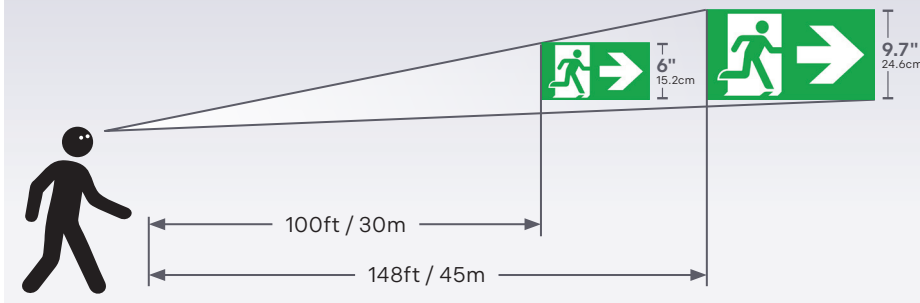

EHV Series

High-visibility edge-lit pictogram sign

Clarity when it counts

Introducing the **EHV Series**, Emergi-Lite's new high-visibility edge-lit pictogram sign. Crafted for high-ceiling spaces such as distribution centres, shopping malls, sports facilities, and transportation hubs, the sleek **EHV Series** offers enhanced visibility during emergencies while also blending seamlessly into everyday built environments.

Key features

- **Extended observable distance:** 9.7" x 17.5" panel can be viewed from up to 45m/148ft and improves visibility under abnormal conditions. Recommended for long corridors and high ceilings.
- **Form and function:** Aesthetic aluminum housing and acrylic panel are impact resistant and suitable for cold or humid indoor environments -30° to +40°C.¹ Housing available in three colours that will never rust.
- **Robust and efficient electronics:** 120min. battery discharge time with built-in Protection Circuit Module. High Power Factor design consumes less than 3W.
- **Easy installation and wiring:** Surface wall, ceiling, or pendant mount. Includes wire leads and isolated electronics for additional safety.

Applications

Extended observable distance

The EHV Series isn't just a pictogram sign—it's a carefully engineered safety solution for egress paths, designed to outperform standard LED 6" high pictogram signs. Compared to backlit-window-type exit signage, the EHV Series' edge-lit design offers a more sophisticated look with one thick solid panel that will not kink, fog or frost up, blending functionality with aesthetics.