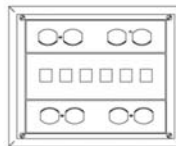

FPT Series

- 3" Core drill diameter
- Duplex receptacle
- Brass, aluminum or nonmetallic cover

Furniture Feed

FFPT4 Series

- 4" Core drill diameter
- 3/4" Hub for power & 1-1/4" Hub for communication
- Brass or aluminum cover

FFPT3 Series

- 3" Core drill diameter
- Concentric 2" & 1-1/4" Hubs for power or communication
- Brass or aluminum cover

FPT Series

- 3" Core drill diameter
- (2) 1/2" Hubs & (1) 3/4" Hub for power and/or communication
- Nonmetallic cover

Access Floor Modules (AFM) for Raised Floors

AFM-2 Series

- 2 compartments

AFM-4 Series

- 3 compartments

AFM-4R Series

- 3 compartments
- Round configuration
- Same size as air diffusers

AFM-6 Series

- 3 Compartments

AFM-6S2

- 4 Compartments
- 2-1/2" depth for shallow raised floors

AFM-6V

- 3 Compartments
- Accepts standard wall plates for data jacks

AFM-8 Series

- 10 compartments

GAB Series