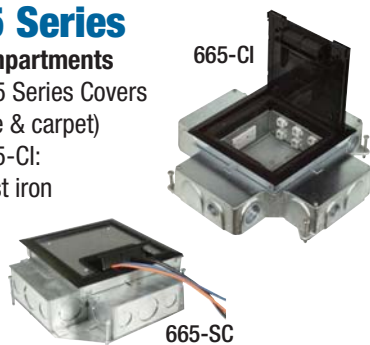

665 Series

4 Compartments

- 665 Series Covers (tile & carpet)
- 665-CI: cast iron