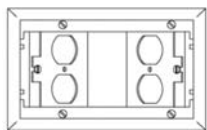

Poke-Through and AFM Selection Guide

Poke-Through Systems

Flush Service

- 4" Core drill diameter
- 4 Power + 4 communication outlets
- Also 2 power + 6 or 8 communication outlets
- Brass or aluminum cover

- 3" Core drill diameter
- Duplex receptacle + 2 communication outlets
- Brass or aluminum cover

- 3" Core drill diameter
- Duplex receptacle
- Brass, aluminum or nonmetallic cover

Furniture Feed

- 4" Core drill diameter
- 3/4" Hub for power & 1-1/4" Hub for communication
- Brass or aluminum cover

- 3" Core drill diameter
- Concentric 2" & 1-1/4" Hubs for power or communication
- Brass or aluminum cover

- 3" Core drill diameter
- (2) 1/2" Hubs & (1) 3/4" Hub for power and/or communication
- Nonmetallic cover

Access Floor Modules (AFM) for Raised Floors

AFM-2 Series

- 2 compartments

AFM-4 Series

- 3 compartments

AFM-4R Series

- 3 compartments
- Round configuration
- Same size as air diffusers

AFM-6 Series

- 3 Compartments

- 4 Compartments
- 2-1/2" depth for shallow raised floors

- 3 Compartments
- Accepts standard wall plates for data jacks

AFM-8 Series

- 10 compartments

GAB Series

- GAB-4 & GAB-6; cast iron
- GAB-8: Stamped steel
- For use with AFM-4, AFM-6, AFM-8 in concrete applications

Atlantic Region

Thomas & Betts Limited
106 Chain Lake Drive, Unit 2C
Halifax, Nova Scotia B3S 1A8
Tel.: (902) 450-1307
Toll Free: 1-877-862-4357
Fax: (902) 450-1309

Quebec Region

Thomas & Betts Limited
7900 Taschereau Boulevard
Building D, Suite 108
Brossard, Quebec J4X 1C2
Tel.: (450) 466-1102
Toll Free: 1-800-465-1399
Fax: (450) 466-1163

Ontario Region

Thomas & Betts Limited
2000 Argenta Road
Plaza 5, Suite 500
Mississauga, Ontario L5N 2R7
Tel.: (905) 858-1010
Toll Free: 1-877-291-7771
Fax: (905) 858-1080

Alberta