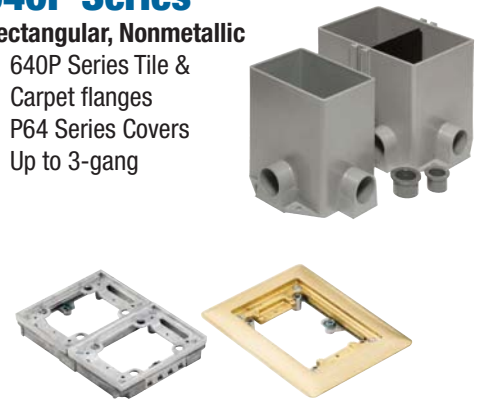

68HP Series

Round PVC Floor Box

- 4 Power, 6 Data
- 3 Compartments 1-1/2" & 1" in-line hubs
- Slide latch cover — No tools required
- Lids lay flat on the floor while-in-use
- Solid brass or aluminum cover

640 Series and 840 Series

Rectangular, Cast Iron

- Tile flanges included
- P64 Series Carpet flanges
- P64 Series Covers
- Up to 2" conduit
- Up to 4-gang

740 Series

Rectangular, Stamped Steel

- 640P Series Tile & Carpet flanges
- P64 Series Covers
- Up to 3-gang

640P Series

Rectangular, Nonmetallic

- 640P Series Tile & Carpet flanges
- P64 Series Covers
- Up to 3-gang

Concealed Service Floor Boxes — Outlets Below Floor Level

663 Series

2 Compartments

- P62-TAR adjusting ring & tile flange
- P60 Series Carpet flanges
- P60-3B & P62 Series Covers

FPT Series

- 3" Core drill diameter
- Duplex receptacle
- Brass, aluminum or nonmetallic cover

Furniture Feed

FFPT4 Series

- 4" Core drill diameter
- 3/4" Hub for power & 1-1/4" Hub for communication
- Brass or aluminum cover