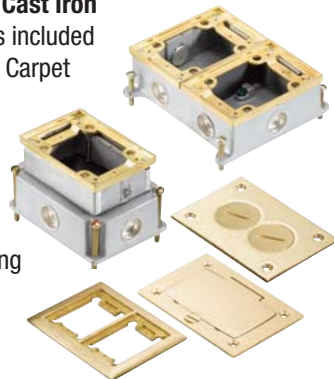

Flush Service Floor Boxes — Outlets at Floor Level

600 Series

Round, Cast Iron

- Tile flange included
- P60 Series carpet flanges
- P60 Series covers

68 Series

Round, Stamped Steel

- Tile flange included
- P60 Series carpet flanges
- P60 Series covers

68HP Series

Round PVC Floor Box

- 4 Power, 6 Data
- 3 Compartments 1-1/2" & 1" in-line hubs
- Slide latch cover — No tools required
- Lids lay flat on the floor while-in-use
- Solid brass or aluminum cover

640 Series and 840 Series

Rectangular, Cast Iron

- Tile flanges included
- P64 Series Carpet flanges
- P64 Series Covers
- Up to 2" conduit
- Up to 4-gang

740 Series

Rectangular, Stamped Steel

- 640P Series Tile & Carpet flanges
- P64 Series Covers
- Up to 3-gang

FPT Series

- 3" Core drill diameter
- Duplex receptacle
- Brass, aluminum or nonmetallic cover

Furniture Feed

FFPT4 Series

- 4" Core drill diameter
- 3/4" Hub for power & 1-1/4" Hub for communication
- Brass or aluminum cover