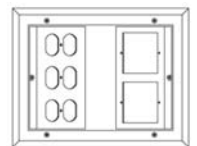

- 3 Compartments

AFM-6S2

- 4 Compartments
- 2-1/2" depth for shallow raised floors

AFM-6V

- 3 Compartments
- Accepts standard wall plates for data jacks

AFM-8 Series

- 10 compartments

GAB Series