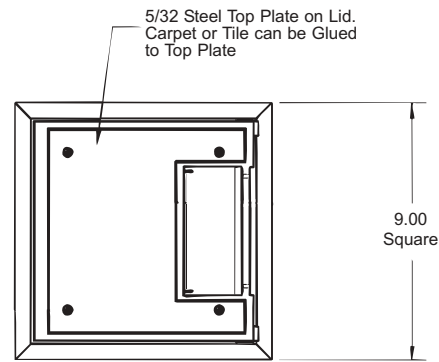

- Cast iron construction for slab-on-grade applications
- 4-Gang, recessed service for high capacity, aesthetic floor box solution
- Removable voltage dividers between compartments allow a single conduit to feed two or more adjacent compartments
- Heavy duty nonmetallic covers with steel reinforcement plates are available in a wide variety of colors to match any décor (black, gray, brown and beige)
- Separate cord door in the cover latches firmly in the open position to prevent damage to cables
- MopTite™ covers meet UL scrubwater exclusion requirements for carpet, tile and wood
- Largest cubic inch capacity of any cast iron recessed 4-gang floor box
- Inline 1-1/4" hubs allow high capacity straight runs for communication wiring
- Custom device panels and hub sizes are available – contact your Thomas & Betts regional sales office about these offerings

Material: Box – Cast Iron

Cover – Polycarbonate with Steel Reinforcement Plate

Listing:

Top View

Side View

Steel City® 665 Cast Iron Floor Box

Cat. Number	Description	Std. Pkg. Qty.	UPC Number
665-CI	665 Cast Iron Floor Box	1	78599103865
665-CST-SW-BGE	665 Cover, Scrubwater Tight, Beige	4	78599103268
665-CST-SW-BLK	665 Cover, Scrubwater Tight, Black	4	78599103269
665-CST-SW-BRN	665 Cover, Scrubwater Tight, Brown	4	78599103270
665-CST-SW-GRY	665 Cover, Scrubwater Tight, Gray	4	78599103271
665-RP	665 Single Gang Duplex Plate	4	78599161862
665-GP	665 Single Gang GFCI Plate	4	78599161864
665-BP	665 Blank Plate	4	78599161863
665-6RJ	665 Data Plate - 6 Keystone Jacks	4	78599101372