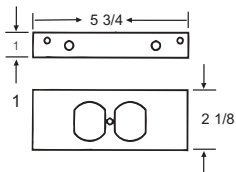

Material: Box – Cast Iron

Cover – Polycarbonate with Steel Reinforcement Plate

Listing:

Top View

Side View

Steel City® 665 Cast Iron Floor Box

Cat. Number	Description	Std. Pkg. Qty.	UPC Number
665-CI	665 Cast Iron Floor Box	1	78599103865
665-CST-SW-BGE	665 Cover, Scrubwater Tight, Beige	4	78599103268
665-CST-SW-BLK	665 Cover, Scrubwater Tight, Black	4	78599103269
665-CST-SW-BRN	665 Cover, Scrubwater Tight, Brown	4	78599103270
665-CST-SW-GRY	665 Cover, Scrubwater Tight, Gray	4	78599103271
665-RP	665 Single Gang Duplex Plate	4	78599161862
665-GP	665 Single Gang GFCI Plate	4	78599161864
665-BP	665 Blank Plate	4	78599161863
665-6RJ	665 Data Plate - 6 Keystone Jacks	4	78599101372