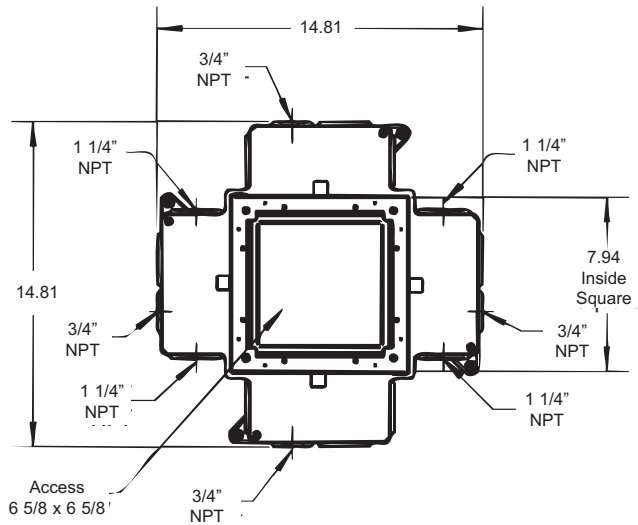

Top View

Steel City® 665 Cast Iron Floor Box

Cat. Number	Description	Std. Pkg. Qty.	UPC Number
665-CI	665 Cast Iron Floor Box	1	78599103865
665-CST-SW-BGE	665 Cover, Scrubwater Tight, Beige	4	78599103268
665-CST-SW-BLK	665 Cover, Scrubwater Tight, Black	4	78599103269
665-CST-SW-BRN	665 Cover, Scrubwater Tight, Brown	4	78599103270
665-CST-SW-GRY	665 Cover, Scrubwater Tight, Gray	4	78599103271
665-RP	665 Single Gang Duplex Plate	4	78599161862
665-GP	665 Single Gang GFCI Plate	4	78599161864
665-BP	665 Blank Plate	4	78599161863
665-6RJ	665 Data Plate - 6 Keystone Jacks	4	78599101372

Atlantic Region
Thomas & Betts Limited
106 Chain Lake Drive, Unit 2C
Halifax, Nova Scotia B3S 1A8
Tel.: (902) 450-1307
Toll Free: 1-877-862-4357
Fax: (902) 450-1309

Quebec Region
Thomas & Betts Limited
7900 Taschereau Boulevard
Building D, Suite 108
Brossard, Quebec J4X 1C2
Tel.: (450) 466-1102
Toll Free: 1-800-465-1399
Fax: (450) 466-1163

Ontario Region
Thomas & Betts Limited
2000 Argentia Road
Plaza 5, Suite 500
Mississauga, Ontario L5N 2R7
Tel.: (905) 858-1010
Toll Free: 1-877-291-7771
Fax: (905) 858-1080

Western Region
Thomas & Betts Limited
6531 - 148th Street, #1
Surrey, British Columbia V3S 3C5
Tel.: (604) 598-9811
Toll Free: 1-866-540-8220
Fax: (604) 598-9840

Thomas & Betts Limited
4836 Eleniak Road
Edmonton, Alberta T6B 2S1
Tel.: (780) 424-7092
Toll Free: 1-888-664-5666
Fax: (780) 424-7093
Toll Free: 1-866-424-4082