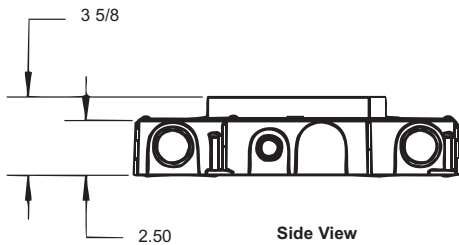

Material: Box – Cast Iron

Cover – Polycarbonate with Steel Reinforcement Plate

Listing:

Top View

Side View

Steel City® 665 Cast Iron Floor Box

Cat. Number	Description	Std. Pkg. Qty.	UPC Number
665-CI	665 Cast Iron Floor Box	1	78599103865
665-CST-SW-BGE	665 Cover, Scrubwater Tight, Beige	4	78599103268
665-CST-SW-BLK	665 Cover, Scrubwater Tight, Black	4	78599103269
665-CST-SW-BRN	665 Cover, Scrubwater Tight, Brown	4	78599103270
665-CST-SW-GRY	665 Cover, Scrubwater Tight, Gray	4	78599103271
665-RP	665 Single Gang Duplex Plate	4	78599161862
665-GP	665 Single Gang GFCI Plate	4	78599161864
665-BP	665 Blank Plate	4	78599161863
665-6RJ	665 Data Plate - 6 Keystone Jacks	4	78599101372