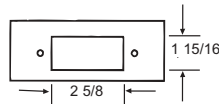

Steel City® 665 Cast Iron Floor Box

Cat. Number	Description	Std. Pkg. Qty.	UPC Number
665-CI	665 Cast Iron Floor Box	1	78599103865
665-CST-SW-BGE	665 Cover, Scrubwater Tight, Beige	4	78599103268
665-CST-SW-BLK	665 Cover, Scrubwater Tight, Black	4	78599103269
665-CST-SW-BRN	665 Cover, Scrubwater Tight, Brown	4	78599103270
665-CST-SW-GRY	665 Cover, Scrubwater Tight, Gray	4	78599103271
665-RP	665 Single Gang Duplex Plate	4	78599161862
665-GP	665 Single Gang GFCI Plate	4	78599161864
665-BP	665 Blank Plate	4	78599161863
665-6RJ	665 Data Plate - 6 Keystone Jacks	4	78599101372

665-GP

Atlantic Region
Thomas & Betts Limited
106 Chain Lake Drive, Unit 2C
Halifax, Nova Scotia B3S 1A8
Tel.: (902) 450-1307
Toll Free: 1-877-862-4357
Fax: (902) 450-1309

Quebec Region
Thomas & Betts Limited
7900 Taschereau Boulevard
Building D, Suite 108
Brossard, Quebec J4X 1C2
Tel.: (450) 466-1102
Toll Free: 1-800-465-1399
Fax: (450) 466-1163

Ontario Region
Thomas & Betts Limited
2000 Argentia Road
Plaza 5, Suite 500
Mississauga, Ontario L5N 2R7
Tel.: (905) 858-1010
Toll Free: 1-877-291-7771
Fax: (905) 858-1080

Western Region
Thomas & Betts Limited
6531 - 148th Street, #1
Surrey, British Columbia V3S 3C5
Tel.: (604) 598-9811
Toll Free: 1-866-540-8220
Fax: (604) 598-9840

Thomas & Betts Limited
4836 Eleniak Road
Edmonton, Alberta T6B 2S1
Tel.: (780) 424-7092
Toll Free: 1-888-664-5666
Fax: (780) 424-7093
Toll Free: 1-866-424-4082