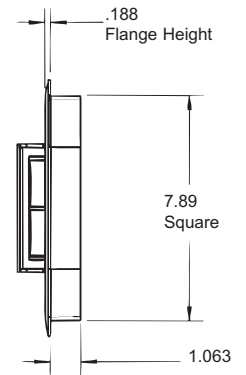

Material: Box – Cast Iron

Cover – Polycarbonate with Steel Reinforcement Plate

Listing:

Top View

Side View

Steel City® 665 Cast Iron Floor Box

Cat. Number	Description	Std. Pkg. Qty.	UPC Number
665-CI	665 Cast Iron Floor Box	1	78599103865
665-CST-SW-BGE	665 Cover, Scrubwater Tight, Beige	4	78599103268
665-CST-SW-BLK	665 Cover, Scrubwater Tight, Black	4	78599103269
665-CST-SW-BRN	665 Cover, Scrubwater Tight, Brown	4	78599103270
665-CST-SW-GRY	665 Cover, Scrubwater Tight, Gray	4	78599103271
665-RP	665 Single Gang Duplex Plate	4	78599161862
665-GP	665 Single Gang GFCI Plate	4	78599161864
665-BP	665 Blank Plate	4	78599161863
665-6RJ	665 Data Plate - 6 Keystone Jacks	4	78599101372