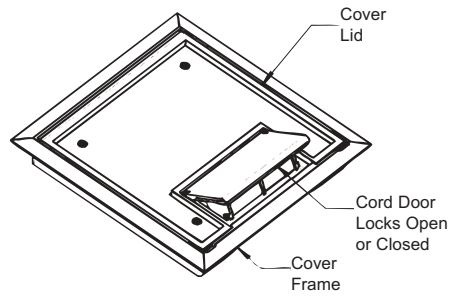

Cover opened with single-gang GFCI plate and Keystone Jack plate installed.

Cover shown closed.

Steel City® 665 Cast Iron Floor Box

NEW!

The new Steel City® 665 Cast Iron Floor Box provides a high capacity power and data solution for ground floor installations. This 4-gang recessed service floor box is ideal for slab-on-grade applications. Removable voltage dividers allow users to customize wiring configurations by feeding two or more adjacent compartments with a single conduit. Aesthetic covers feature a recess to accept floor covering to match the surrounding floor.

Material: Box – Cast Iron

Cover – Polycarbonate with Steel Reinforcement Plate

Listing:

Top View

Side View

Steel City® 665 Cast Iron Floor Box

Cat. Number	Description	Std. Pkg. Qty.	UPC Number
665-CI	665 Cast Iron Floor Box	1	78599103865
665-CST-SW-BGE	665 Cover, Scrubwater Tight, Beige	4	78599103268
665-CST-SW-BLK	665 Cover, Scrubwater Tight, Black	4	78599103269
665-CST-SW-BRN	665 Cover, Scrubwater Tight, Brown	4	78599103270
665-CST-SW-GRY	665 Cover, Scrubwater Tight, Gray	4	78599103271
665-RP	665 Single Gang Duplex Plate	4	78599161862
665-GP	665 Single Gang GFCI Plate	4	78599161864
665-BP	665 Blank Plate	4	78599161863
665-6RJ	665 Data Plate - 6 Keystone Jacks	4	78599101372