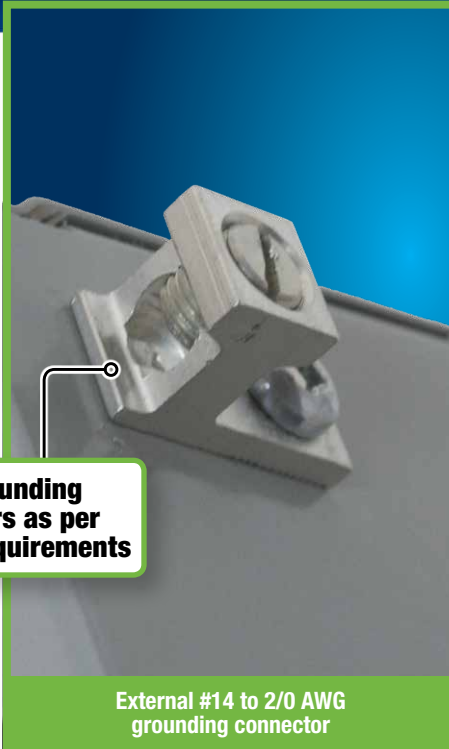

- Transformer-rated – 20 A, 600 V maximum
- For underground service only
- Conductor range: 14-10 AWG
- Tunnel type connectors for both load and line sides
- Includes internal and external grounding connectors
- Protective cover hides hydro seal from view
- Lower test switch compartment cover is held securely in place by the upper cover and can be locked to restrict access
- Comes with BC-required pad-lockable test switch cover
- A removable mounting bridge is provided for fastening test switch supplied by BC Hydro
- Contact your local BC Hydro design technologist to select approved meter socket
- Designed and manufactured in Canada

Meets BC Hydro requirements

Internal and external grounding connectors

Pad-lockable test switch compartment

Thomas & Betts. Your best connection for innovative solutions.

Solid construction, simple installation

Internal 6 position #14 to #2 AWG grounding connector

External #14 to 2/0 AWG grounding connector

New grounding connectors as per BC Hydro requirements

Tunnel type connectors for load and line sides

Locking pad lock tab for test switch compartment