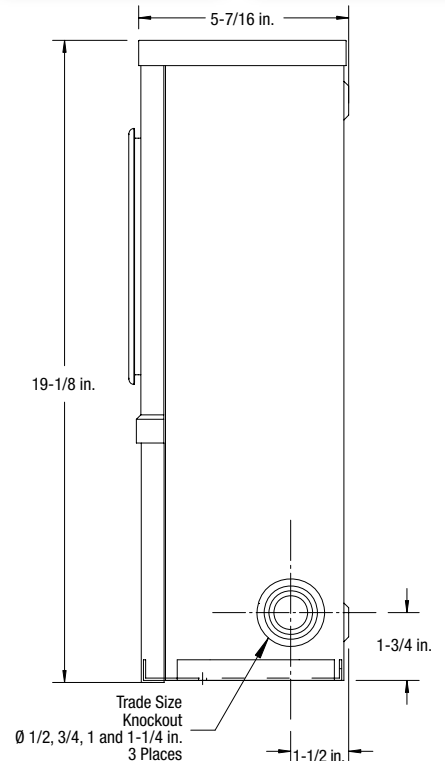

Internal 6 position #14 to #2 AWG grounding connector

External #14 to 2/0 AWG grounding connector

New grounding connectors as per BC Hydro requirements

Tunnel type connectors for load and line sides

Locking pad lock tab for test switch compartment

Microelectric® CT-L Series – BC Hydro

CAT. NO.	DESCRIPTION	DIMENSIONS (in.)			WEIGHT PER EACH	
		H	W	D	lb.	kg
5 JAW						
CT105-L	BC Hydro approved with SWL cover with enlarged pad hole	19-1/8	11-13/16	5-7/16	16	7.2
8 JAW						
CT108-L	BC Hydro approved with SWL cover with enlarged pad hole	19-1/8	11-13/16	5-7/16	18	8.1
13 JAW						
CT113-L	BC Hydro approved with SWL cover with enlarged pad hole	19-1/8	11-13/16	5-7/16	19	8.6