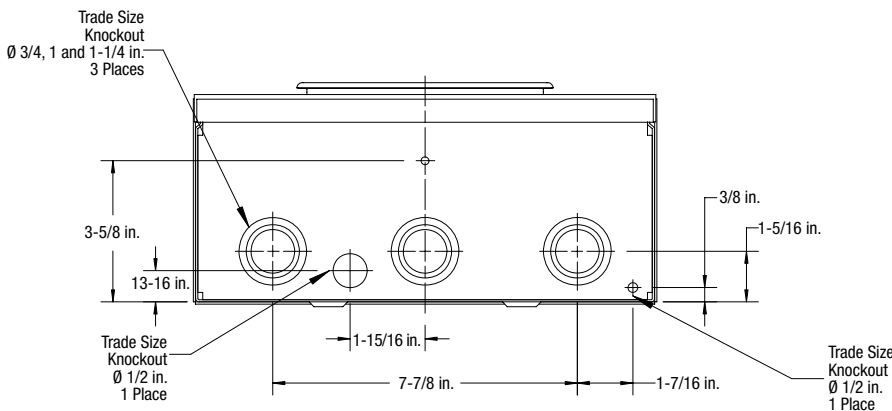

Internal 6 position #14 to #2 AWG grounding connector

External #14 to 2/0 AWG grounding connector

New grounding connectors as per BC Hydro requirements

Tunnel type connectors for load and line sides

Locking pad lock tab for test switch compartment

Microelectric® CT-L Series – BC Hydro

CAT. NO.	DESCRIPTION	DIMENSIONS (in.)			WEIGHT PER EACH	
		H	W	D	lb.	kg
5 JAW						
CT105-L	BC Hydro approved with SWL cover with enlarged pad hole	19-1/8	11-13/16	5-7/16	16	7.2
8 JAW						
CT108-L	BC Hydro approved with SWL cover with enlarged pad hole	19-1/8	11-13/16	5-7/16	18	8.1
13 JAW						
CT113-L	BC Hydro approved with SWL cover with enlarged pad hole	19-1/8	11-13/16	5-7/16	19	8.6