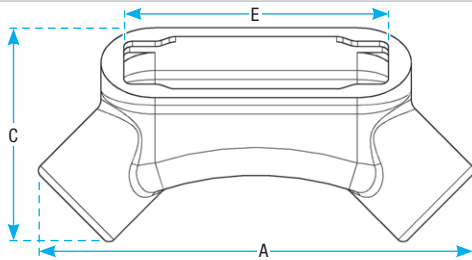

Replaces LL, LR, LB and C conduit bodies

Goes anywhere a conduit elbow is required

Rated for 40% wire fill

Thomas & Betts. Your best connection for innovative solutions.

The BlueKote® Universal Conduit Elbow replaces LL, LR, LB and C conduit bodies

Material:

LU17–LU67:
Class 30 grey iron;
170S–670S:
Stamped steel with
neoprene gasket
170F–670F:
Grey iron with neoprene gasket

Form 7 Steel Cover

Form 7 Iron Cover

Finish:

LU17–LU67: BlueKote®

**Listings/
Compliances:**

CSA: C22.2 No. 18;
UL: 514A, 514B

Fed. Spec.:

W-C 586D

BlueKote® Universal Conduit Elbow

Cat. No.	Hub Size (in.)	Dimensions (in.)					
		A	B	C	D	E	Cu. In.
LU17	1/2	5.54	1.45	2.72	0.95	3.20	4.80
LU27	3/4	6.22	1.70	3.07	1.15	3.80	7.60
LU37	1	7.34	1.97	3.52	1.35	4.55	13.40
LU47	1-1/4	8.40	2.47	4.21	1.80	5.00	23.00
LU57	1-1/2	8.95	2.72	4.44	2.05	5.45	28.30
LU67	2	10.61	3.43	5.43	2.45	6.40	56.00