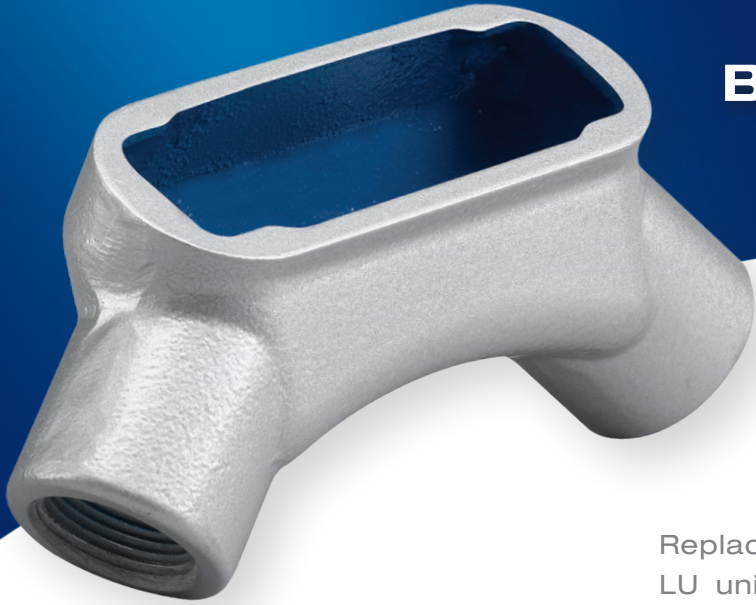

The Next Great Innovation in Conduit Bodies Allows a 4-to-1 SKU Reduction

BlueKote® LU® universal conduit elbow makes pulling cables against walls or ceilings easy.

Replacing LL, LR, LB and C conduit bodies, the BlueKote® LU universal elbow goes anywhere a conduit elbow is needed. Significantly reducing the number of parts you need to stock, it can contribute to significant savings in conduit bodies and labour.

- 4-to-1 SKU reduction — replaces LL, LR, LB and C conduit bodies
- Radius is the same as the bent conduit. Pull wire through the body.
- Angled cover port — easier wire pulling and uses standard covers
- BlueKote® four-layer protection provides internal and external corrosion resistance
- UL Listed as an enclosure — splices allowed inside the LU
- Rated for 40% wire fill
- CSA Certified
- Look for the Thomas & Betts blue interior

Replaces LL, LR, LB and C conduit bodies

Goes anywhere a conduit elbow is required

Rated for 40% wire fill

Thomas & Betts. Your best connection for innovative solutions.

The BlueKote® Universal Conduit Elbow replaces LL, LR, LB and C conduit bodies

Material:

LU17–LU67:
Class 30 grey iron;
170S–670S:
Stamped steel with
neoprene gasket
170F–670F:
Grey iron with neoprene gasket

Form 7 Steel Cover

Form 7 Iron Cover

Finish:

LU17–LU67: BlueKote®

**Listings/
Compliances:**