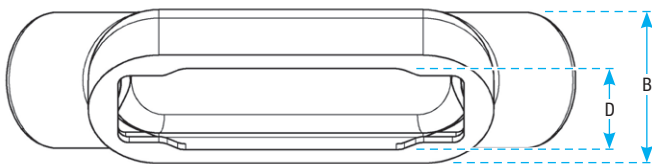

CSA: C22.2 No. 18;
UL: 514A, 514B

Fed. Spec.:

W-C 586D

BlueKote® Universal Conduit Elbow

Cat. No.	Hub Size (in.)	Dimensions (in.)					
		A	B	C	D	E	Cu. In.
LU17	1/2	5.54	1.45	2.72	0.95	3.20	4.80
LU27	3/4	6.22	1.70	3.07	1.15	3.80	7.60
LU37	1	7.34	1.97	3.52	1.35	4.55	13.40
LU47	1-1/4	8.40	2.47	4.21	1.80	5.00	23.00
LU57	1-1/2	8.95	2.72	4.44	2.05	5.45	28.30
LU67	2	10.61	3.43	5.43	2.45	6.40	56.00

Form 7 Cover

Cat. No.	Hub Size (in.)	Cat. No.	Hub Size (in.)
Stamped steel cover with gasket		Grey iron cover with gasket	
170S	1/2	170F	1/2
270S	3/4	270F	3/4
370S	1	370F	1
470S	1-1/4	470F	1-1/4
570S	1-1/2	570F	1-1/2
670S	2	670F	2