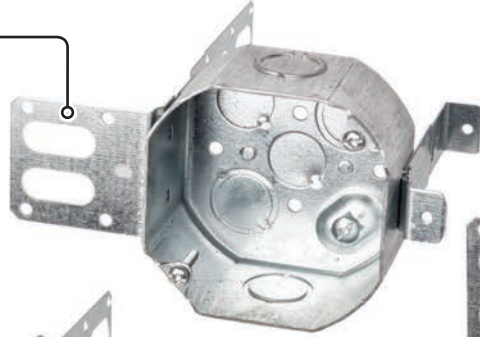

**Unique on the market,
100% compliant,
100% new.**

New steel device boxes designed for use with 5/8 inches drywall are a perfect fit.

To prevent the spread of flames, Article 12-3016 of the Canadian Electrical Code requires that the space between boxes and drywall be no more than 6 mm.

- Four models available
- For use with nonmetallic sheathed and armoured cables
- Boxes can be installed on either side of the steel stud
- Brackets adjust to steel studs from 2-1/2 inches to 6 inches
- Ideal for commercial, institutional construction, and much more
- CSA certified
- Proudly designed and made in Canada

Meets CEC requirements

Capacity of 16 and 21 in³

For 5/8 in. drywall

Thomas & Betts. Your best connection for innovative solutions.

A perfect fit with 5/8 in. drywall.

CI54171-KSSX-5/8

BC3104-LSSAX-5/8

CI3104-KSSX-5/8

BC54171-LSSAX-5/8

CAT. NO.	DESCRIPTION	VOLUME (CU. IN.)	FEATURES	KNOCKOUTS				PRYOUTS
				1/2 in. SIDES	1/2 in. BOTTOM	3/4 in. SIDES	3/4 in. BOTTOM	
CI3104-KSSX-5/8	Device box, 2-1/2 in. deep, 3 in. x 2 in. gangable	16.0	-	2	2	2	-	-
BC3104-LSSAX-5/8	Device box, 2-1/2 in. deep, 3 in. x 2 in. gangable	16.0	Loomex/BX	-	-	-	-	4
CI54171-KSSX-5/8	Octagonal box 4 in. - 2-1/8 in. deep	21.0	-	2	4	2	2	-
BC54171-LSSAX-5/8	Octagonal box 4 in. - 2-1/8 in. deep	21.0	Loomex/BX	-	1	-	-	4