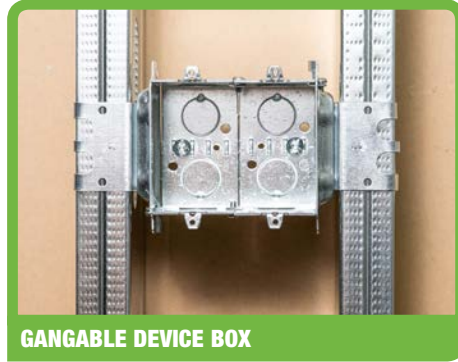

**Unique on the market,
100% compliant,
100% new.**

New steel device boxes designed for use with 5/8 inches drywall are a perfect fit.

To prevent the spread of flames, Article 12-3016 of the Canadian Electrical Code requires that the space between boxes and drywall be no more than 6 mm.

- Four models available
- For use with nonmetallic sheathed and armoured cables
- Boxes can be installed on either side of the steel stud
- Brackets adjust to steel studs from 2-1/2 inches to 6 inches
- Ideal for commercial, institutional construction, and much more
- CSA certified
- Proudly designed and made in Canada

Meets CEC requirements

Capacity of 16 and 21 in³

For 5/8 in. drywall

Thomas & Betts. Your best connection for innovative solutions.

A perfect fit with 5/8 in. drywall.

CI54171-KSSX-5/8

BC3104-LSSAX-5/8

CI3104-KSSX-5/8

BC54171-LSSAX-5/8

CAT. NO.	DESCRIPTION	VOLUME (CU. IN.)	FEATURES	KNOCKOUTS				PRYOUTS
				1/2 in. SIDES	1/2 in. BOTTOM	3/4 in. SIDES	3/4 in. BOTTOM	
CI3104-KSSX-5/8	Device box, 2-1/2 in. deep, 3 in. x 2 in. gangable	16.0	-	2	2	2	-	-
BC3104-LSSAX-5/8	Device box, 2-1/2 in. deep, 3 in. x 2 in. gangable	16.0	Loomex/BX	-	-	-	-	4
CI54171-KSSX-5/8	Octagonal box 4 in. - 2-1/8 in. deep	21.0	-	2	4	2	2	-
BC54171-LSSAX-5/8	Octagonal box 4 in. - 2-1/8 in. deep	21.0	Loomex/BX	-	1	-	-	4