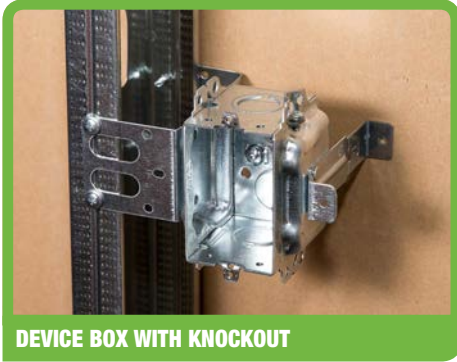

**Unique on the market,
100% compliant,
100% new.**

New steel device boxes designed for use with 5/8 inches drywall are a perfect fit.

To prevent the spread of flames, Article 12-3016 of the Canadian Electrical Code requires that the space between boxes and drywall be no more than 6 mm.

- Four models available
- For use with nonmetallic sheathed and armoured cables
- Boxes can be installed on either side of the steel stud
- Brackets adjust to steel studs from 2-1/2 inches to 6 inches
- Ideal for commercial, institutional construction, and much more
- CSA certified
- Proudly designed and made in Canada

Meets CEC requirements

Capacity of 16 and 21 in³

For 5/8 in. drywall

Thomas & Betts. Your best connection for innovative solutions.

A perfect fit with 5/8 in. drywall.

CI54171-KSSX-5/8

BC3104-LSSAX-5/8

CI3104-KSSX-5/8

BC54171-LSSAX-5/8

CAT. NO.	DESCRIPTION	VOLUME (CU. IN.)	FEATURES	KNOCKOUTS				PRYOUTS
				1/2 in. SIDES	1/2 in. BOTTOM	3/4 in. SIDES	3/4 in. BOTTOM	
CI3104-KSSX-5/8	Device box, 2-1/2 in. deep, 3 in. x 2 in. gangable	16.0	-	2	2	2	-	-
BC3104-LSSAX-5/8	Device box, 2-1/2 in. deep, 3 in. x 2 in. gangable	16.0	Loomex/BX	-	-	-	-	4
CI54171-KSSX-5/8	Octagonal box 4 in. - 2-1/8 in. deep	21.0	-	2	4	2	2	-
BC54171-LSSAX-5/8	Octagonal box 4 in. - 2-1/8 in. deep	21.0	Loomex/BX	-	1	-	-	4