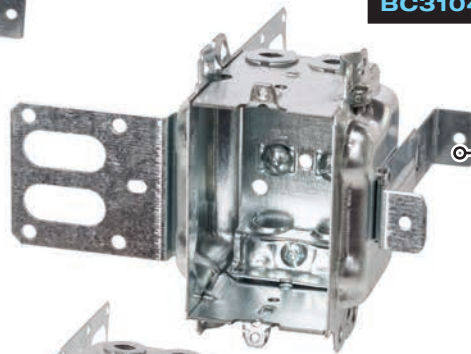

**Unique on the market,
100% compliant,
100% new.**

New steel device boxes designed for use with 5/8 inches drywall are a perfect fit.

To prevent the spread of flames, Article 12-3016 of the Canadian Electrical Code requires that the space between boxes and drywall be no more than 6 mm.

- Four models available
- For use with nonmetallic sheathed and armoured cables
- Boxes can be installed on either side of the steel stud
- Brackets adjust to steel studs from 2-1/2 inches to 6 inches
- Ideal for commercial, institutional construction, and much more
- CSA certified
- Proudly designed and made in Canada

Meets CEC requirements

Capacity of 16 and 21 in³

For 5/8 in. drywall

Thomas & Betts. Your best connection for innovative solutions.

A perfect fit with 5/8 in. drywall.

CI54171-KSSX-5/8

BC3104-LSSAX-5/8

CI3104-KSSX-5/8

BC54171-LSSAX-5/8

CAT. NO.	DESCRIPTION	VOLUME (CU. IN.)	FEATURES	KNOCKOUTS				PRYOUTS
				1/2 in. SIDES	1/2 in. BOTTOM	3/4 in. SIDES	3/4 in. BOTTOM	
CI3104-KSSX-5/8	Device box, 2-1/2 in. deep, 3 in. x 2 in. gangable	16.0	-	2	2	2	-	-
BC3104-LSSAX-5/8	Device box, 2-1/2 in. deep, 3 in. x 2 in. gangable	16.0	Loomex/BX	-	-	-	-	4
CI54171-KSSX-5/8	Octagonal box 4 in. - 2-1/8 in. deep	21.0	-	2	4	2	2	-
BC54171-LSSAX-5/8	Octagonal box 4 in. - 2-1/8 in. deep	21.0	Loomex/BX	-	1	-	-	4