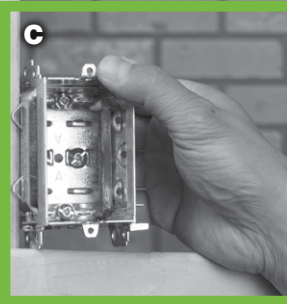

- CSA certified for one-screw mounting
- Holding prongs provide temporary support, leaving hands free
- Positioning guides for outside wall and 1/2-inch drywall
- Retractable tabs simplify box positioning for double 1/2-inch drywall
- Flat box sides for maximum stability
- Internally embossed mounting slots for easy screw insertion
- The integrated “LA” clamp can also be used with nonmetallic sheathed cable
- 14.5 cubic inch capacity
- Designed and manufactured in Canada

Positioning guides

- A** 1/2 in. drywall
- B** Double drywall
- C** Outside wall – 2 x 4 + lath (fornze)

Embossed mounting slots

CSA Certified for one-screw mounting for one gang installations

The "LA" cable clamp has been designed so that the anti-short bushing and the armour butt-up against a retaining wall built into the clamp