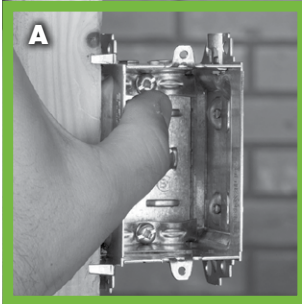

- CSA certified for one-screw mounting
- Holding prongs provide temporary support, leaving hands free
- Positioning guides for outside wall and 1/2-inch drywall
- Retractable tabs simplify box positioning for double 1/2-inch drywall
- Flat box sides for maximum stability
- Internally embossed mounting slots for easy screw insertion
- The integrated “LA” clamp can also be used with nonmetallic sheathed cable
- 14.5 cubic inch capacity
- Designed and manufactured in Canada

Integrated armoured cable clamp

Quick mounting

14.5 cu. in capacity

Thomas & Betts. Your best connection for innovative solutions.

Iberville® LHTQ® offers increased capacity and speed installation

Holding prongs

Positioning guides

- A** 1/2 in. drywall
- B** Double drywall
- C** Outside wall – 2 x 4 + lath (fornze)

Embossed mounting slots

CSA Certified for one-screw mounting for one gang installations

The "LA" cable clamp has been designed so that the anti-short bushing and the armour butt-up against a retaining wall built into the clamp