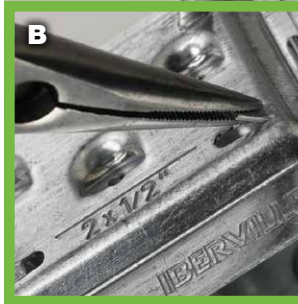

- CSA certified for one-screw mounting
- Holding prongs provide temporary support, leaving hands free
- Positioning guides for outside wall and 1/2-inch drywall
- Retractable tabs simplify box positioning for double 1/2-inch drywall
- Flat box sides for maximum stability
- Internally embossed mounting slots for easy screw insertion
- The integrated “LA” clamp can also be used with nonmetallic sheathed cable
- 14.5 cubic inch capacity
- Designed and manufactured in Canada

Integrated armoured cable clamp

Quick mounting

14.5 cu. in capacity

Thomas & Betts. Your best connection for innovative solutions.

Iberville® LHTQ® offers increased capacity and speed installation

Holding prongs

Positioning guides

- A** 1/2 in. drywall
- B** Double drywall
- C** Outside wall – 2 x 4 + lath (fornze)

Embossed mounting slots

CSA Certified for one-screw mounting for one gang installations

The "LA" cable clamp has been designed so that the anti-short bushing and the armour butt-up against a retaining wall built into the clamp