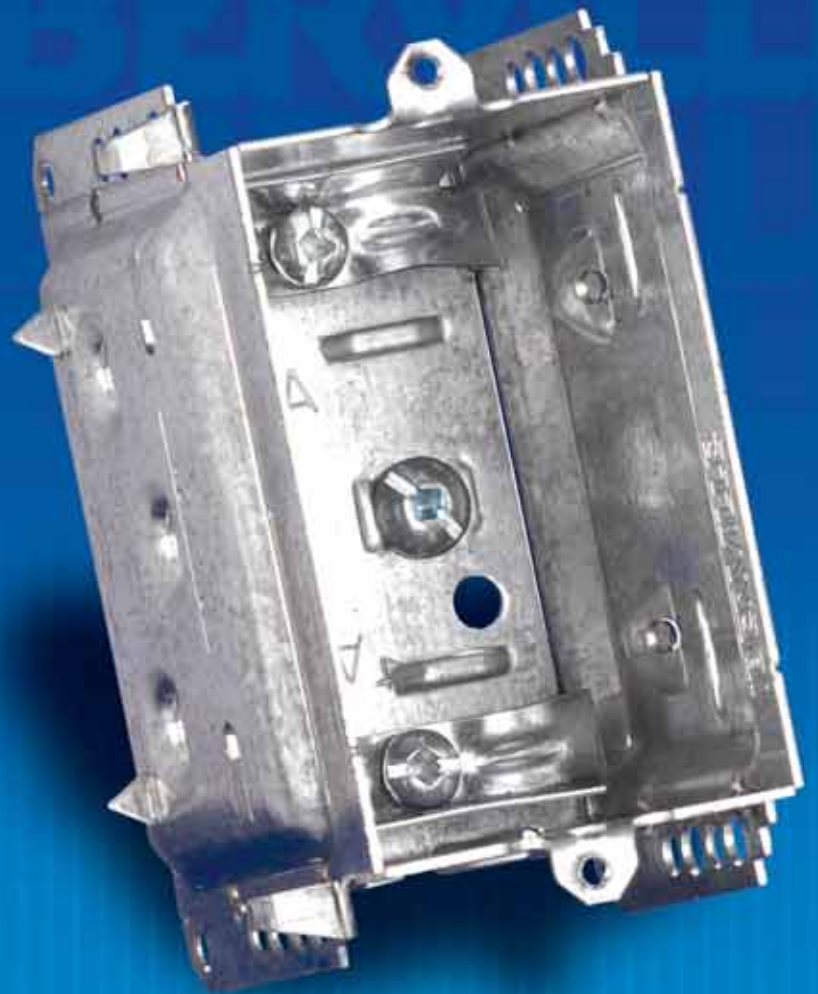

IBERVILLE® DOES IT RIGHT.

BC1304-LHTQ™
Sectional Device Box

BC2304-LHTQ™
Welded Device Box

14% added capacity!

The easiest, most accurate installations ever!

Roomier boxes have the practical features you need for fast and accurate installations.

Clear positioning guides for drywall and outside wall applications.

Retractable positioning guides for double-drywall.

CSA-approved, one-screw mounting for drywall and outside wall applications.

Three embossed slots for screw mounting.