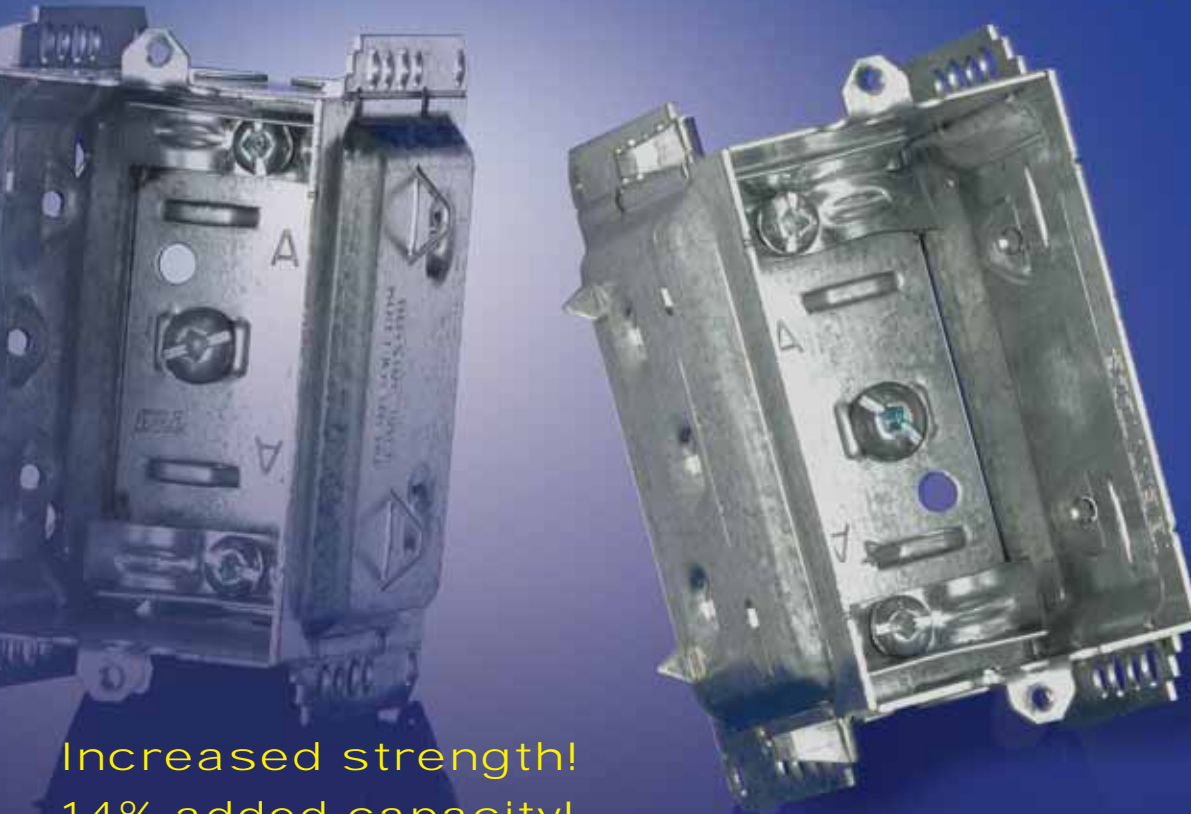

IBERVILLE® - BY CANADIANS FOR CANADIANS SINCE 1920.

Introducing the new

IBERVILLE®

BC2304-LHTQ^{mc}
Device Box

Increased strength!
14% added capacity!
The easiest, most accurate installation ever!

Roomier box has the practical features you need for fast and accurate installation.

- *Clear positioning guides for drywall and outside wall applications. Retractable positioning guides for double-drywall.*
- *CSA-approved, one-screw mounting for drywall and outside wall applications.*
- *Three embossed slots for screw mounting.*