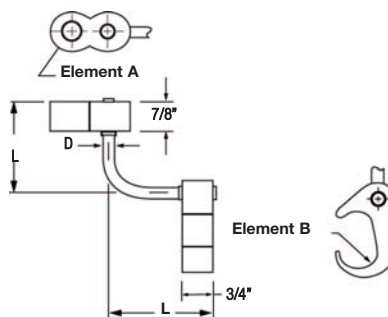

Installing Dies

Dies for Figure 6 to 8 Ground Connectors and Cross Reference

Cat. No.	Dies for T&B 14- and 15-Ton Tools		Burdny Tools and dies					
	Element A *	Element B *	Y750		Y45		Y46	
			A *	B *	A *	B *	A *	B *
54920LR100	15G121R	15G126R [1]		U1011 [2] or PU998 [1]		U1011 [2] or PU998 [1]		U1011 [2] or PU998 [1]
54910LR100	15G121R	15G86R [1]		U997 [1]		U997 [1]		U997 [1]
54900L34 & TP	15G121R	115G126R [1]		U1011 [2] or PU998 [1]		U1011 [2] or PU998 [1]		U1011 [2] or PU998 [1]
54875L34 & TP	15G121R	15G86R [1]	U1011 [2] or PU998 [1]	U997 [1]	S1011 [2] or PU998 [1]	U997 [1]	P1011 [2] or PU998 [1]	U997 [1]
54895LR58 & TP	15G121R	15G126R [1]				S998 [1] or PU998 [1]		P998 [1] or PU998 [1]
54865L58 & TP	15G121R	15G86R [1]				U997 [1]		U997 [1]
54885LR12 & TP	15G121R	15G126R [1]		U1011 [2] or PU998 [1]		S998 [1] or PU998 [1]		P998 [1] or PU998 [1]
54855LR12 & TP	15G121R	15G86R [0]				U997 [1]		U997 [1]

Optional ground rod knurling die for TBM 14- and 15-ton tools: 15508
Use 15500-TB adaptor for T&B 15-ton tool.
Optional ground rod knurling tool: 240-31565-94
*Use 15-ton tool only.

[*] = Number of crimps

Dies for E-Z-Ground® C-Taps and Cross Reference

Cat. No.	Dies for T&B 14- and 15-Ton Tools		Burdny Tools and dies		
		*	Y750	Y45	Y46
CTP500500	15G121R	[3]	U1011 [3]	S1011 [3]	P1011 [3]
CTP500250	15G121R	[2]	U1011 [2]	S1011 [2]	P1011 [2]
CTP50020					
CTP250250	15G86R	[1]	U997 [1]	U997 [1]	U997 [1]
CTP25020					
CTP2020	15501A	[1]	U-0 [1]	U-0 [1]	U-0 [1]
CTP202					
CTP22**	HBKC	[1]	U-C [1]	U-C [1]	U-C [1]

*Cat. No. 15500-TB adaptor required if using T&B 15-ton tool with 155XX series dies.
**#6 AWG branch must be doubled.

[*] = Number of crimps

Knurling Dies for 14- & 15-ton Tools

Cat. No.	Description
15508	For 5/8" and 3/4" ground rods

Used to knurl ground rods in order to increase the pullout value of the compression connection by as much as 20%.