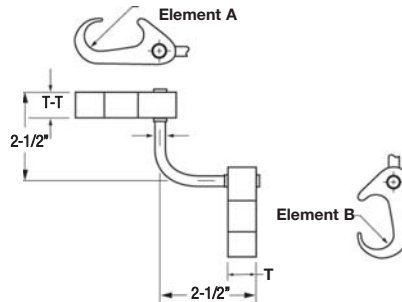

*To be used with TBM15I or TBM15BSCR tools.

**Use 15500-TB adaptor with TBM15I tool.

***Not UL Listed for use in TBM14M/13100A tools.

Installing Dies

Dies for Figure 6 to 6 Ground Connectors

Connector	Cable Element A	To Cable Element B	To Ground Rod Element A	To Rebar Element B	Die Selection	
					Element A	Element B
54855L	#6 Sol. – #2 Str.	#6 Sol. – #2 Str.	–	–	15501A	15501A
54865L	#1 Str. – 250 kcmil		1/2" – 5/8" Rod	3/8" – 1/2" #3 – #4 Rebar	15501A	15G86R
54875L	#2 Str. – 250 kcmil	#2 Str. – 250 kcmil	5/8" – 3/4" Rod	5/8" – 3/4" #3 – #4 Rebar	15G86R	15G86R
54885L	250 kcmil – 500 kcmil	#6 Sol. – #2 Str.			15501A	15G126R
54895L		#2 Str. – 250 kcmil	15G86R	15G126R		
54900L			15G121R	15G121R		