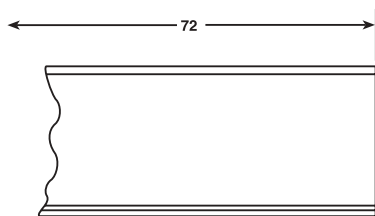

• Standard lengths are 6 feet.

Adhesive backed duct in solid wall style is a custom order. Consult customer service for availability.

Note: Noryl® duct is available in oyster white only. UL 94 V-1

Noryl® is a registered trademark of General Electric Co.

Typical Side View