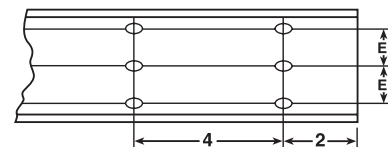

• Standard lengths are 6 feet.

Adhesive backed duct in solid wall style is a custom order. Consult customer service for availability.

Note: Noryl® duct is available in oyster white only. UL 94 V-1

Noryl® is a registered trademark of General Electric Co.

Typical Side View

Overall Height Cover Installed

Bottom Mounting Holes, 1/2 x 3/16

Vinyl duct is UL Recognized , UL 94 V-0 rated CSA Certified and meets the JIC requirements.