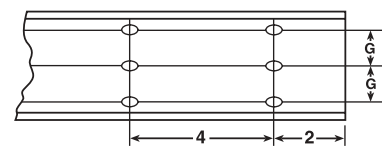

Bottom Mounting Holes, 1/2 x 3/16