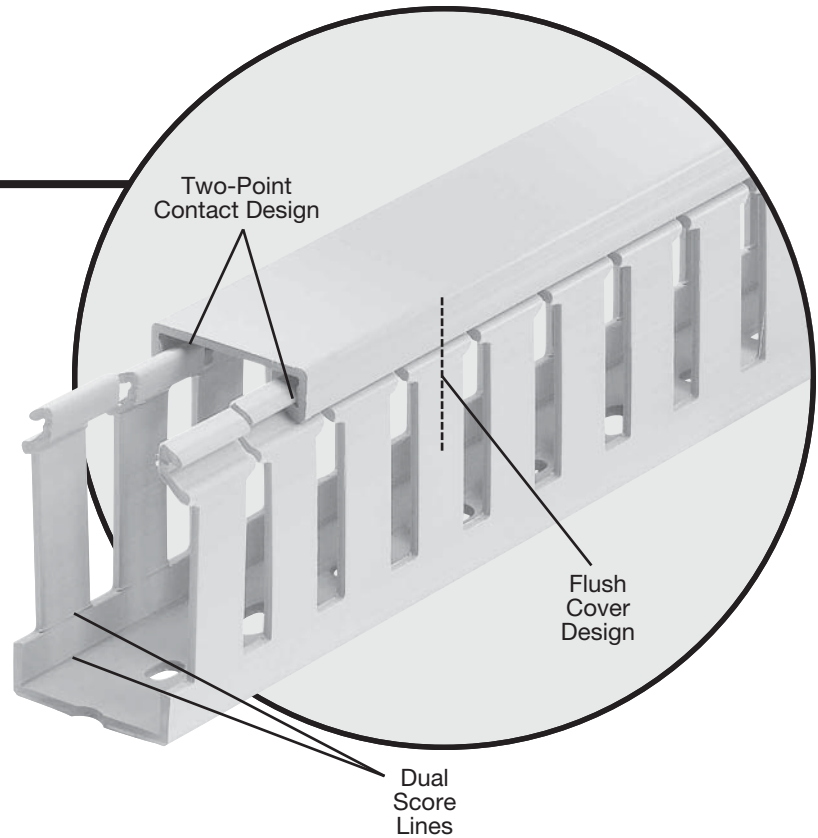

## Wide Slot Wiring Duct—Halogen Free

Perfect for high-temperature areas!

### Wide Slot Wiring Duct—Halogen-Free

- Halogen-free construction
- Higher temperature rating than PVC
- Wide fingers and slots increase rigidity and enable for insertion of bundles
- Non-slip cover does not slide easily and resists vibration
- Rounded edges keep hands and wires free of abrasion
- Dual score lines are designed to yield clean breakoffs at the base of the slot and the duct
- V-shaped slot lead-in enables easier and faster wire installation

Standard lengths are 6 feet.

To order duct without mounting holes, add suffix NM to catalogue number.

**Example:** TY1XWHW6NM is a 1" x 1" wide slot halogen-free white duct with no mounting holes.

Vinyl duct is UL® Recognized , CSA Certified and meets the JIC requirements.