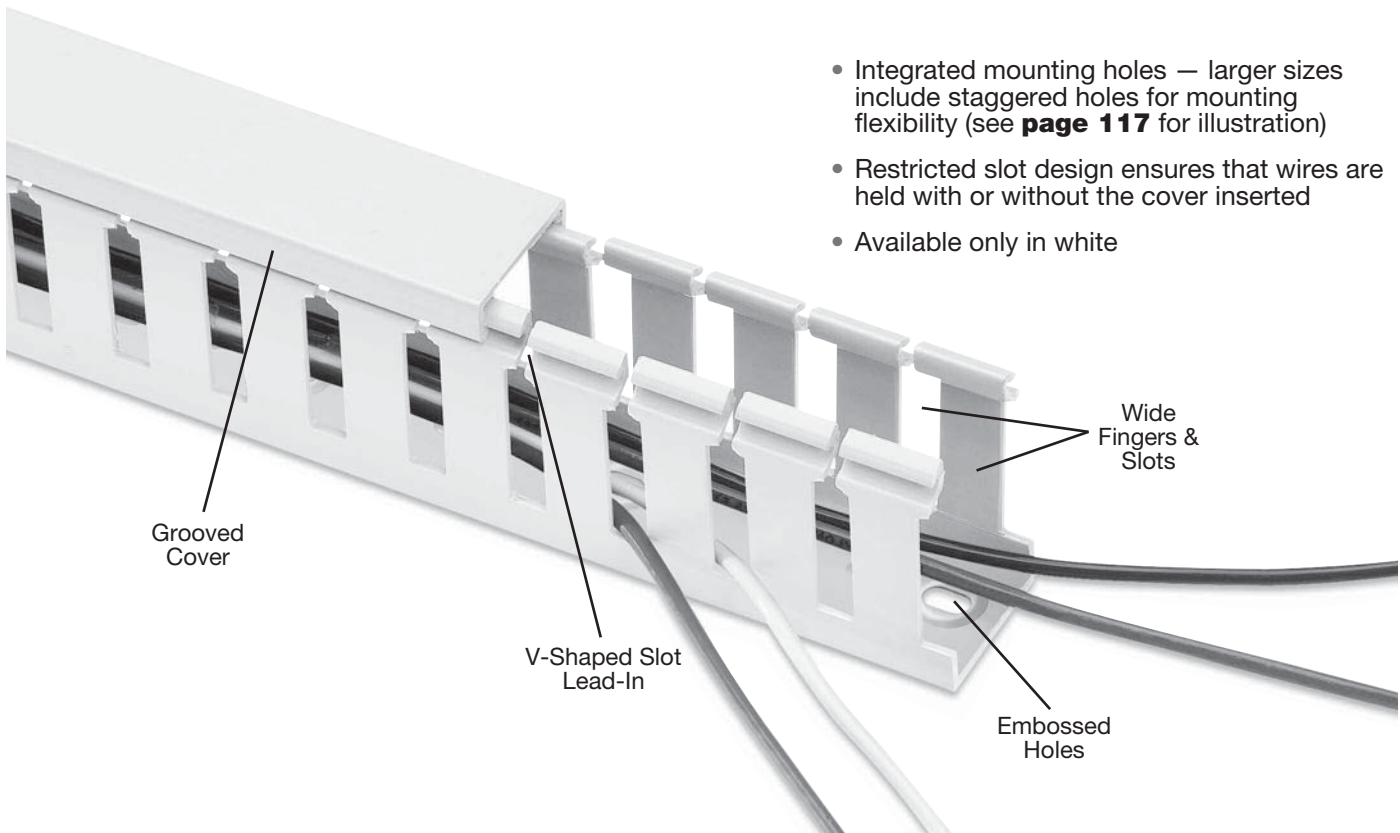

## Wide Slot Wiring Duct—Halogen Free

Perfect for high-temperature areas!

### Wide Slot Wiring Duct—Halogen-Free

- Halogen-free construction
- Higher temperature rating than PVC
- Wide fingers and slots increase rigidity and enable for insertion of bundles
- Non-slip cover does not slide easily and resists vibration
- Rounded edges keep hands and wires free of abrasion
- Dual score lines are designed to yield clean breakoffs at the base of the slot and the duct
- V-shaped slot lead-in enables easier and faster wire installation

Standard lengths are 6 feet.

To order duct without mounting holes, add suffix NM to catalogue number.

**Example:** TY1XWHW6NM is a 1" x 1" wide slot halogen-free white duct with no mounting holes.

Vinyl duct is UL® Recognized , CSA Certified and meets the JIC requirements.