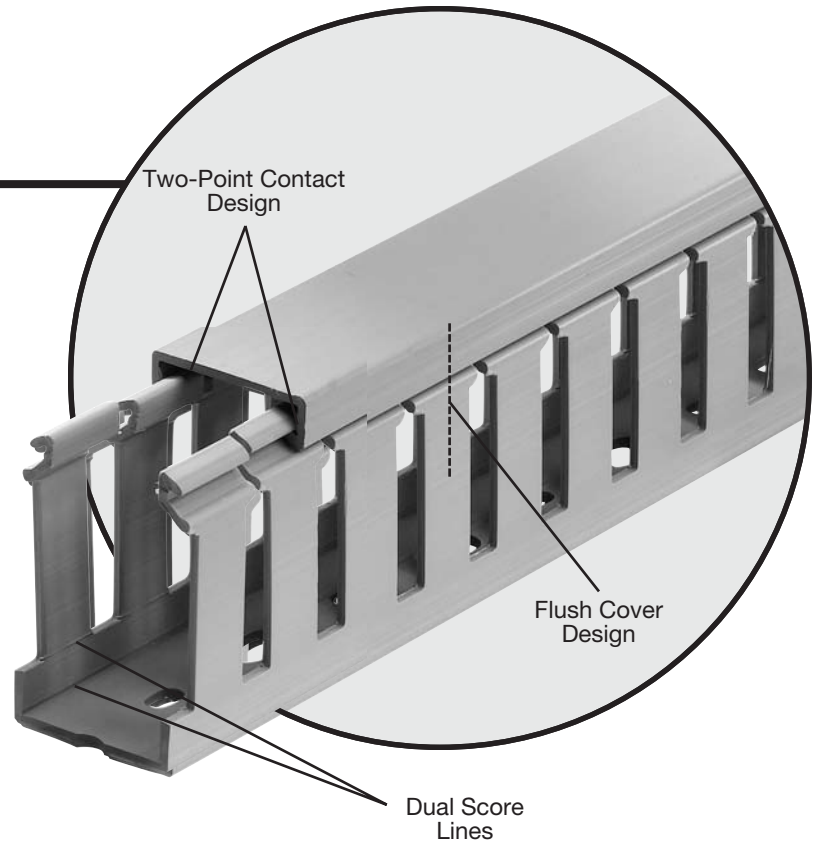

## Wide Slot Wiring Duct

Greater sidewall rigidity  
with increased versatility!

### Solid Wall Duct—PVC

- Wide fingers and slots increase rigidity and enable insertion of bundles
- Non-slip cover and resists vibration
- Rounded edges keep hands and wires free of abrasion
- V-shaped slot lead-in enables easier and faster wire installation
- Dual score lines are designed to yield clean breakoffs at the base of the slot and the duct
- Restricted slot design makes sure that wires are held with or without the cover inserted
- Flush cover attaches flush with sidewall for finished look
- Improved flush sidewall and cover style for greater wire capacity