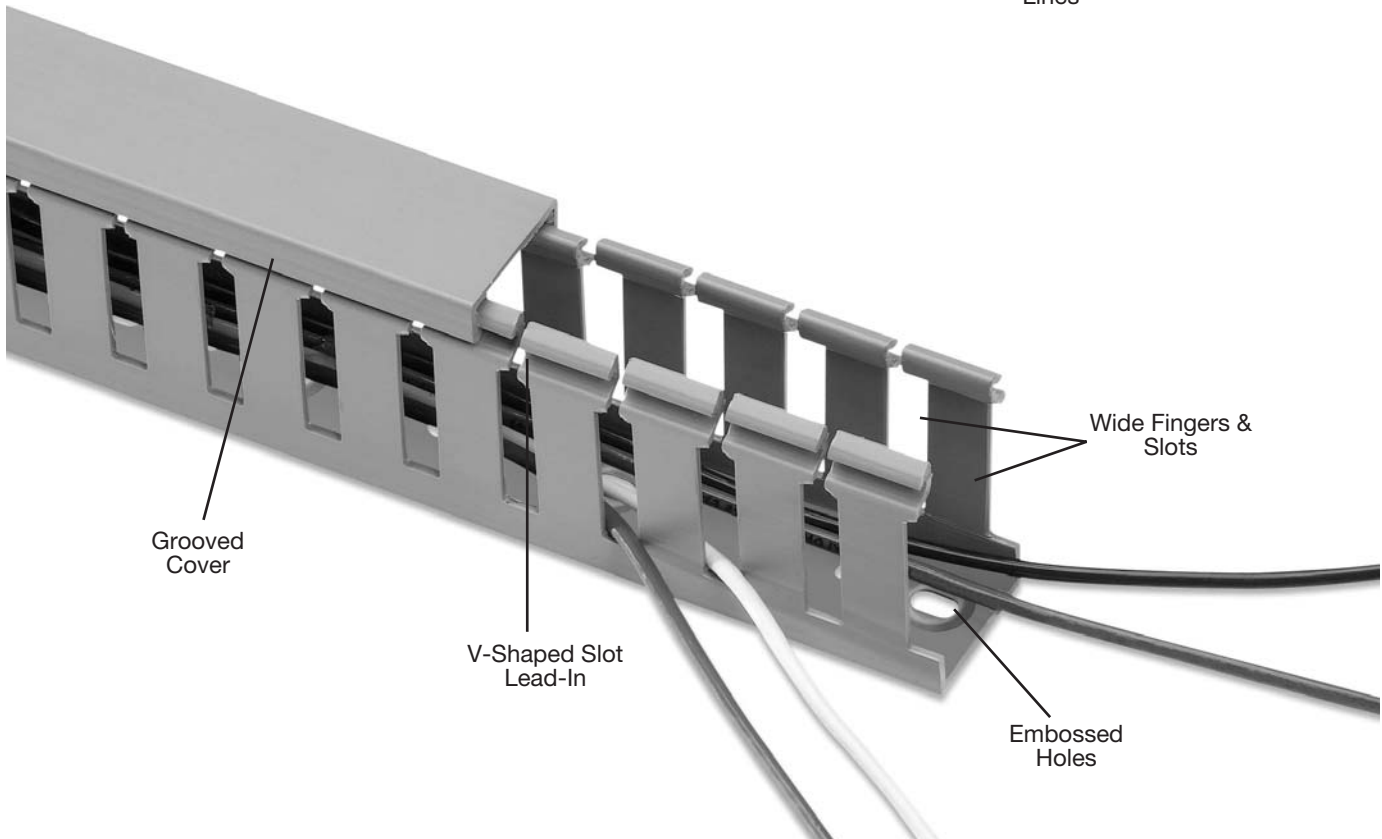

## Wide Slot Wiring Duct

Greater sidewall rigidity  
with increased versatility!

### Solid Wall Duct—PVC

- Wide fingers and slots increase rigidity and enable insertion of bundles
- Non-slip cover and resists vibration
- Rounded edges keep hands and wires free of abrasion
- V-shaped slot lead-in enables easier and faster wire installation
- Dual score lines are designed to yield clean breakoffs at the base of the slot and the duct
- Restricted slot design makes sure that wires are held with or without the cover inserted
- Flush cover attaches flush with sidewall for finished look
- Improved flush sidewall and cover style for greater wire capacity