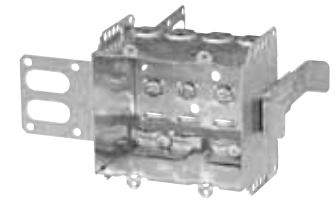

CI2104-LSS2X-1