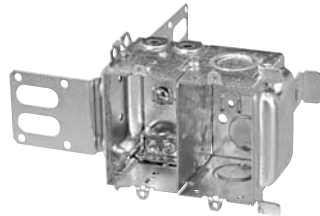

CI4204-LSSAX