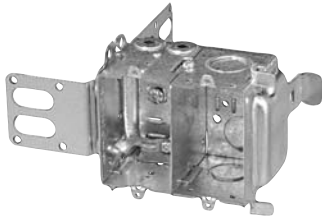

CI3104-LSS1X-1

CI3104-LSSA1X-1

CI1504-LSSAX

CI3004-LSSAX-1

CI3004-LSSX-1

CISSX-6

Technical Specifications

Cat. No.	Volume (Cu. in.)	Features clamps	Knockouts			Pryouts ends
			1/2" ends	1/2" bottom	3/4" ends	
Device Boxes — 2-1/2" Deep — Gangable — 3" x 2"						
CI3104-KSSX	16.0	-	2	2	2	-
BC3104-KSS1X-1	16.0	-	2	2	2	-
BC3104-LSSAX	16.0	loomex/BX	-	-	-	4
BC3104-LSSX	16.0	loomex/BX	-	-	-	4
CI3104-LSS1X-1	16.0	loomex/BX	-	-	-	4
CI3104-LSSA1X-1	16.0	loomex/BX	-	-	-	4
CI3104-SSX	16.0	-	2	2	-	-
Device Boxes — 2-1/2" Deep — Non-Gangable — 3" x 2"						
CI1504-LSSAX	15.0	loomex/BX	-	-	-	4
Device Boxes — 3" Deep — Gangable — 3" x 2"						
CI3004-LSSAX-1	18.0	loomex/BX	-	-	-	4
CI3004-LSSX	18.0	loomex/BX	-	-	-	4
CI3004-LSSX-1	18.0	loomex/BX	-	-	-	4

Cat. No.	Description
Support Brackets	
CISSX-6	Support bracket extension for 6" metal stud.

Steel Stud Boxes

347 Volt Boxes and Power Communication Boxes

IBERVILLE®

CI1204-3/4-SSX-HV

CI1204-LSSAX-HV

CI4204-KSSX

Cat. No.	Volume (Cu. in.)	Features clamps	Knockouts			Pryouts ends
			1/2" ends	1/2" bottom	3/4" ends	
347 Volt Boxes — 2-1/2" Deep — Gangable — 3" x 2-1/4"						
CI1204-SSX-HV	16.0	loomex/BX	2	-	-	-
CI1204-3/4-SSX-HV	16.0	loomex/BX	-	-	2	-
CI1204-LSSAX-HV	16.0	loomex/BX	-	-	-	4
CI1204-SS1X-HV	16.0	loomex/BX	2	-	-	-
Power / Communication Boxes — 2-1/2" Deep — Pre-Ganged — 3" x 2" / gang						
CI4204-KSSX	12.5 / gang	-	4	4	4	-
CI4204-LSSX	12.5 / gang	loomex/BX	2	2	2	4
CI4204-LSSAX	12.5 / gang	loomex/BX	2	2	2	4
CI4204-LSSAX-1	12.5 / gang	loomex/BX	2	2	2	4
CI4304-LSSX	12.5 / gang	loomex/BX	-	-	-	4
CI4304-LSSAX	12.5 / gang	loomex/BX	-	-	-	4