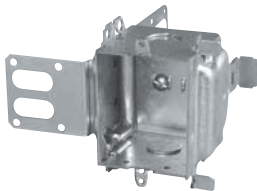

Steel Stud Boxes

Device Boxes

IBERVILLE®

CI3102-LSSAX

CI3102-SSX

CI2104-LSSAX

CI2104-LSSA-2X

CI2104-LSSX

CI3104-LSS1X-1

CI3104-LSSA1X-1

CI1504-LSSAX

CI3004-LSSAX-1

CI3004-LSSX-1

CISSX-6

Technical Specifications

Cat. No.	Volume (Cu. in.)	Features clamps	Knockouts			Pryouts ends
			1/2" ends	1/2" bottom	3/4" ends	
Device Boxes — 2-1/2" Deep — Gangable — 3" x 2"						
CI3104-KSSX	16.0	-	2	2	2	-
BC3104-KSS1X-1	16.0	-	2	2	2	-
BC3104-LSSAX	16.0	loomex/BX	-	-	-	4
BC3104-LSSX	16.0	loomex/BX	-	-	-	4
CI3104-LSS1X-1	16.0	loomex/BX	-	-	-	4
CI3104-LSSA1X-1	16.0	loomex/BX	-	-	-	4
CI3104-SSX	16.0	-	2	2	-	-
Device Boxes — 2-1/2" Deep — Non-Gangable — 3" x 2"						
CI1504-LSSAX	15.0	loomex/BX	-	-	-	4
Device Boxes — 3" Deep — Gangable — 3" x 2"						
CI3004-LSSAX-1	18.0	loomex/BX	-	-	-	4
CI3004-LSSX	18.0	loomex/BX	-	-	-	4
CI3004-LSSX-1	18.0	loomex/BX	-	-	-	4

Cat. No.	Description
Support Brackets	
CISSX-6	Support bracket extension for 6" metal stud.

Steel Stud Boxes

347 Volt Boxes and Power Communication Boxes

IBERVILLE®

CI1204-LSSAX-HV

CI4204-KSSX

CI4204-LSSX

CI4204-LSSAX

CI4304-LSSX

CI4304-LSSAX

CI1204-SSX-HV

CI1204-SS1X-HV

CISSX-6

Technical Specifications

Cat. No.	Volume (Cu. in.)	Features clamps	Knockouts			Pryouts ends
			1/2" ends	1/2" bottom	3/4" ends	
347 Volt Boxes — 2-1/2" Deep — Gangable — 3" x 2-1/4"						
CI1204-SSX-HV	16.0	loomex/BX	2	-	-	-
CI1204-3/4-SSX-HV	16.0	loomex/BX	-	-	2	-
CI1204-LSSAX-HV	16.0	loomex/BX	-	-	-	4
CI1204-SS1X-HV	16.0	loomex/BX	2	-	-	-
Power / Communication Boxes — 2-1/2" Deep — Pre-Ganged — 3" x 2" / gang						
CI4204-KSSX	12.5 / gang	-	4	4	4	-
CI4204-LSSX	12.5 / gang	loomex/BX	2	2	2	4
CI4204-LSSAX	12.5 / gang	loomex/BX	2	2	2	4
CI4204-LSSAX-1	12.5 / gang	loomex/BX	2	2	2	4
CI4304-LSSX	12.5 / gang	loomex/BX	-	-	-	4
CI4304-LSSAX	12.5 / gang	loomex/BX	-	-	-	4