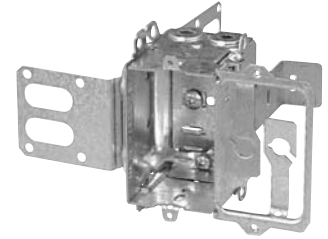

CI4304-LSSX