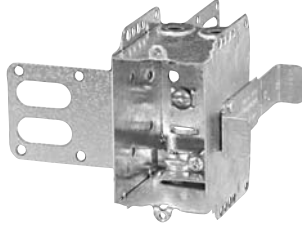

Steel Stud Boxes

Device Boxes

IBERVILLE®

CI3102-LSSAX

CI3102-SSX

CI2104-LSSAX

CI2104-LSSA-2X

CI2104-LSSX

CI2104-LSS1X-1

CI2104-LSS2X-1

CI2104-LSS3X-1

CI2104-LSS-2X

CI2104-LSS-3X

CISSX-6

Technical Specifications

Cat. No.	Volume (Cu. in.)	Features clamps	Knockouts			Pryouts ends
			1/2" ends	1/2" bottom	3/4" ends	
Device Boxes — 2" Deep — Gangable — 3" x 2"						
CI3102-LSSAX	12.0	loomex/BX	-	-	-	4
CI3102-SSX	12.0	-	2	-	-	-
Device Boxes — 2-1/2" Deep — Pre-Ganged — 3" x 2" / Gang						
CI1204-3/4-SSX-HV	16.0	-	-	-	2	-
CI2104-LSSAX	12.5	loomex/BX	-	-	-	4
CI2104-LSSA-2X	25.0	loomex/BX	-	-	-	8
CI2104-LSSA-3X	37.5	loomex/BX	-	-	-	12
CI2104-LSSX	12.5	loomex/BX	-	-	-	4
CI2104-LSS1X-1	12.5	loomex/BX	-	-	-	4
CI2104-LSS2X-1	25.0	loomex/BX	-	-	-	8
CI2104-LSS3X-1	37.5	loomex/BX	-	-	-	12
CI2104-LSS2X	25.0	loomex/BX	-	-	-	8
CI2104-LSS3X	37.5	loomex/BX	-	-	-	12

Cat. No.	Description
Support Brackets	
CISSX-6	Support bracket extension for 6" metal stud.

Steel Stud Boxes

Device Boxes

IBERVILLE®

CI3104-KSSX

BC3104-KSS1X-1

BC3104-LSSAX

BC3104-LSSX

CI3104-LSS1X-1

CI3104-LSSA1X-1

CI1504-LSSAX

CI3004-LSSAX-1

CI3004-LSSX-1

CISSX-6

Technical Specifications

Cat. No.	Volume (Cu. in.)	Features clamps	Knockouts			Pryouts ends
			1/2" ends	1/2" bottom	3/4" ends	
Device Boxes — 2-1/2" Deep — Gangable — 3" x 2"						
CI3104-KSSX	16.0	-	2	2	2	-
BC3104-KSS1X-1	16.0	-	2	2	2	-
BC3104-LSSAX	16.0	loomex/BX	-	-	-	4
BC3104-LSSX	16.0	loomex/BX	-	-	-	4
CI3104-LSS1X-1	16.0	loomex/BX	-	-	-	4
CI3104-LSSA1X-1	16.0	loomex/BX	-	-	-	4
CI3104-SSX	16.0	-	2	2	-	-
Device Boxes — 2-1/2" Deep — Non-Gangable — 3" x 2"						
CI1504-LSSAX	15.0	loomex/BX	-	-	-	4
Device Boxes — 3" Deep — Gangable — 3" x 2"						
CI3004-LSSAX-1	18.0	loomex/BX	-	-	-	4
CI3004-LSSX	18.0	loomex/BX	-	-	-	4
CI3004-LSSX-1	18.0	loomex/BX	-	-	-	4