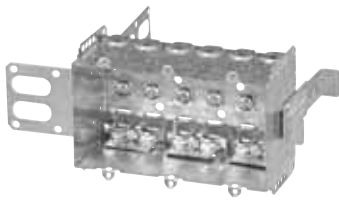

CI2104-LSS3X-1