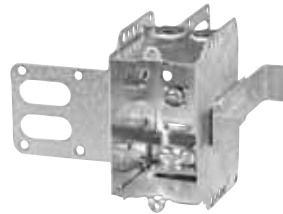

CI2104-LSS1X-1