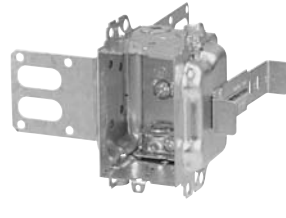

Cat. No.	Capacity (Cu. in.)	Width (in.)	Features clamps	Knockouts			Pryouts ends
				1/2" ends	1/2" bottom	3/4" ends	
Device Boxes — 2" Deep — Gangable — 3" High							
CI3102-LSSAX	12.0	2	loomex/BX	-	-	-	4
CI3102-SSX	12.0	2	-	2	-	-	-
Device Boxes — 2-1/2" Deep — Pre-Ganged — 3" High							
CI1204-3/4-SSX-HV	16.0	2	-	-	-	2	-
CI2104-LSSAX	12.5	2	loomex/BX	-	-	-	4
CI2104-LSSA-2X	25.0	3-3/4	loomex/BX	-	-	-	8
CI2104-LSSA-3X	37.5	5-1/2	loomex/BX	-	-	-	12
CI2104-LSSX	12.5	2	loomex/BX	-	-	-	4
CI2104-LSS1X-1	12.5	2	loomex/BX	-	-	-	4
CI2104-LSS2X-1	25.0	3-3/4	loomex/BX	-	-	-	8
CI2104-LSS3X-1	37.5	5-1/2	loomex/BX	-	-	-	12
CI2104-LSS2X	25.0	3-3/4	loomex/BX	-	-	-	8
CI2104-LSS3X	37.5	5-1/2	loomex/BX	-	-	-	12

Cat. No.	Description
Support Brackets	
CISSX-6	Support bracket extension for 6" metal stud.

Steel Stud Boxes

Device Boxes

IBERVILLE®

CI3104-KSSX

BC3104-KSS1X-1

BC3104-LSSAX

BC3104-LSSX

CI3104-LSS1X-1

CI3104-LSSA1X-1

CI1504-LSSAX

CI3004-LSSAX-1

CI3004-LSSX-1

CISSX-6

Technical Specifications

Cat. No.	Volume (Cu. in.)	Features clamps	Knockouts			Pryouts ends
			1/2" ends	1/2" bottom	3/4" ends	
Device Boxes — 2-1/2" Deep — Gangable — 3" x 2"						
CI3104-KSSX	16.0	-	2	2	2	-
BC3104-KSS1X-1	16.0	-	2	2	2	-
BC3104-LSSAX	16.0	loomex/BX	-	-	-	4
BC3104-LSSX	16.0	loomex/BX	-	-	-	4
CI3104-LSS1X-1	16.0	loomex/BX	-	-	-	4
CI3104-LSSA1X-1	16.0	loomex/BX	-	-	-	4
CI3104-SSX	16.0	-	2	2	-	-
Device Boxes — 2-1/2" Deep — Non-Gangable — 3" x 2"						
CI1504-LSSAX	15.0	loomex/BX	-	-	-	4
Device Boxes — 3" Deep — Gangable — 3" x 2"						
CI3004-LSSAX-1	18.0	loomex/BX	-	-	-	4
CI3004-LSSX	18.0	loomex/BX	-	-	-	4
CI3004-LSSX-1	18.0	loomex/BX	-	-	-	4

Cat. No.	Description
Support Brackets	
CISSX-6	Support bracket extension for 6" metal stud.

Steel Stud Boxes

347 Volt Boxes and Power Communication Boxes

IBERVILLE®

CI1204-3/4-SSX-HV

CI1204-LSSAX-HV

CI4204-KSSX