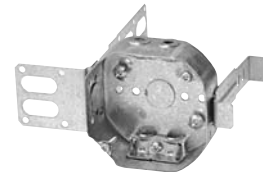

CI4304-LSSX

CI4304-LSSAX

CI1204-SSX-HV

CI1204-SS1X-HV

CISSX-6

Technical Specifications

Cat. No.	Volume (Cu. in.)	Features clamps	Knockouts			Pryouts ends
			1/2" ends	1/2" bottom	3/4" ends	
347 Volt Boxes — 2-1/2" Deep — Gangable — 3" x 2-1/4"						
CI1204-SSX-HV	16.0	loomex/BX	2	-	-	-
CI1204-3/4-SSX-HV	16.0	loomex/BX	-	-	2	-
CI1204-LSSAX-HV	16.0	loomex/BX	-	-	-	4
CI1204-SS1X-HV	16.0	loomex/BX	2	-	-	-
Power / Communication Boxes — 2-1/2" Deep — Pre-Ganged — 3" x 2" / gang						
CI4204-KSSX	12.5 / gang	-	4	4	4	-
CI4204-LSSX	12.5 / gang	loomex/BX	2	2	2	4
CI4204-LSSAX	12.5 / gang	loomex/BX	2	2	2	4
CI4204-LSSAX-1	12.5 / gang	loomex/BX	2	2	2	4
CI4304-LSSX	12.5 / gang	loomex/BX	-	-	-	4
CI4304-LSSAX	12.5 / gang	loomex/BX	-	-	-	4

Cat. No.	Description
Support Brackets	
CISSX-6	Support bracket extension for 6" metal stud.

Steel Stud Boxes

4" and 4-11/16" Square Boxes and 4" Octagonal Boxes

IBERVILLE®

BC52151-KSSX

BC52171-KSSX

CI52171-KSSX-1

CI52171-1-SSX-1

CI72171-KSSX

CI54151-KSSX

BC54151-LSSAX

CI54171-KSSX

CISSX-6

Technical Specifications

Cat. No.	Volume (Cu. in.)	Features		Knockouts					Pryouts sides
		clamps	Raised Ground Screw	1/2" sides	1/2" bottom	3/4" sides	3/4" bottom	1" sides	
4" Square Boxes — 1-1/2" Deep									
BC52151-KSSX	21.0	-	yes	7	4	3	2	-	-
4" Square Boxes — 2-1/8" Deep									
BC52171-KSSX	30.0	-	yes	7	4	3	2	-	-
CI52171-KSSX-1	30.0	-	yes	7	4	3	2	-	-
CI52171-1-SSX-1	30.0	-	yes	-	4	-	2	2	-
4-11/16" Square Boxes — 2-1/8" Deep									
CI72171-KSSX	42.0	-	yes	8	4	4	2	-	-
4" Octagonal Boxes — 1-1/2" Deep									
CI54151-KSSX	15.0	-	yes	2	4	2	2	-	-
BC54151-LSSAX	15.0	loomex/BX	-	-	1	-	-	-	4
4" Octagonal Boxes — 2-1/8" Deep									
CI54171-KSSX	21.0	-	yes	2	4	2	2	-	-