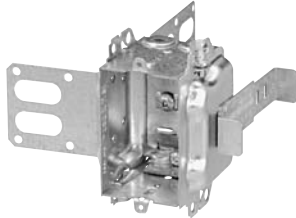

Steel Stud Boxes

Device Boxes

IBERVILLE®

CI3102-LSSAX

CI3102-SSX

CI2104-LSSAX

CI2104-LSSA-2X

CI2104-LSSX

CI2104-LSS1X-1

CI2104-LSS2X-1

CI2104-LSS3X-1

CI2104-LSS-2X

CI2104-LSS-3X

CISSX-6

Technical Specifications

Cat. No.	Volume (Cu. in.)	Features clamps	Knockouts			Pryouts ends
			1/2" ends	1/2" bottom	3/4" ends	
Device Boxes — 2" Deep — Gangable — 3" x 2"						
CI3102-LSSAX	12.0	loomex/BX	-	-	-	4
CI3102-SSX	12.0	-	2	-	-	-
Device Boxes — 2-1/2" Deep — Pre-Ganged — 3" x 2" / Gang						
CI1204-3/4-SSX-HV	16.0	-	-	-	2	-
CI2104-LSSAX	12.5	loomex/BX	-	-	-	4
CI2104-LSSA-2X	25.0	loomex/BX	-	-	-	8
CI2104-LSSA-3X	37.5	loomex/BX	-	-	-	12
CI2104-LSSX	12.5	loomex/BX	-	-	-	4
CI2104-LSS1X-1	12.5	loomex/BX	-	-	-	4
CI2104-LSS2X-1	25.0	loomex/BX	-	-	-	8
CI2104-LSS3X-1	37.5	loomex/BX	-	-	-	12
CI2104-LSS2X	25.0	loomex/BX	-	-	-	8
CI2104-LSS3X	37.5	loomex/BX	-	-	-	12

Cat. No.	Description
Support Brackets	
CISSX-6	Support bracket extension for 6" metal stud.

Steel Stud Boxes

Device Boxes

IBERVILLE®

CI3104-KSSX

BC3104-KSS1X-1

BC3104-LSSAX

BC3104-LSSX

CI3104-LSS1X-1

CI3104-LSSA1X-1

CI1504-LSSAX

CI3004-LSSAX-1

CI3004-LSSX-1

CISSX-6

Technical Specifications

Cat. No.	Volume (Cu. in.)	Features clamps	Knockouts			Pryouts ends
			1/2" ends	1/2" bottom	3/4" ends	
Device Boxes — 2-1/2" Deep — Gangable — 3" x 2"						
CI3104-KSSX	16.0	-	2	2	2	-
BC3104-KSS1X-1	16.0	-	2	2	2	-
BC3104-LSSAX	16.0	loomex/BX	-	-	-	4
BC3104-LSSX	16.0	loomex/BX	-	-	-	4
CI3104-LSS1X-1	16.0	loomex/BX	-	-	-	4
CI3104-LSSA1X-1	16.0	loomex/BX	-	-	-	4
CI3104-SSX	16.0	-	2	2	-	-
Device Boxes — 2-1/2" Deep — Non-Gangable — 3" x 2"						
CI1504-LSSAX	15.0	loomex/BX	-	-	-	4
Device Boxes — 3" Deep — Gangable — 3" x 2"						
CI3004-LSSAX-1	18.0	loomex/BX	-	-	-	4
CI3004-LSSX	18.0	loomex/BX	-	-	-	4
CI3004-LSSX-1	18.0	loomex/BX	-	-	-	4