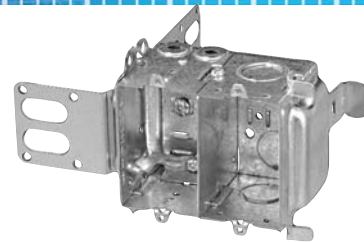

CI3104-LSS1X-1

CI3104-LSSA1X-1

CI1504-LSSAX

CI3004-LSSAX-1

CI3004-LSSX-1

CISSX-6

Technical Specifications

Cat. No.	Volume (Cu. in.)	Features clamps	Knockouts			Pryouts ends
			1/2" ends	1/2" bottom	3/4" ends	
Device Boxes — 2-1/2" Deep — Gangable — 3" x 2"						
CI3104-KSSX	16.0	-	2	2	2	-
BC3104-KSS1X-1	16.0	-	2	2	2	-
BC3104-LSSAX	16.0	loomex/BX	-	-	-	4
BC3104-LSSX	16.0	loomex/BX	-	-	-	4
CI3104-LSS1X-1	16.0	loomex/BX	-	-	-	4
CI3104-LSSA1X-1	16.0	loomex/BX	-	-	-	4
CI3104-SSX	16.0	-	2	2	-	-
Device Boxes — 2-1/2" Deep — Non-Gangable — 3" x 2"						
CI1504-LSSAX	15.0	loomex/BX	-	-	-	4
Device Boxes — 3" Deep — Gangable — 3" x 2"						
CI3004-LSSAX-1	18.0	loomex/BX	-	-	-	4
CI3004-LSSX	18.0	loomex/BX	-	-	-	4
CI3004-LSSX-1	18.0	loomex/BX	-	-	-	4

Cat. No.	Description
Support Brackets	
CISSX-6	Support bracket extension for 6" metal stud.

Steel Stud Boxes

347 Volt Boxes and Power Communication Boxes

IBERVILLE®

CI1204-LSSAX-HV

CI4204-KSSX

CI4204-LSSX

CI4204-LSSAX

CI4304-LSSX

CI4304-LSSAX

CI1204-SSX-HV

CI1204-SS1X-HV

CISSX-6

Technical Specifications

Cat. No.	Volume (Cu. in.)	Features clamps	Knockouts			Pryouts ends
			1/2" ends	1/2" bottom	3/4" ends	
347 Volt Boxes — 2-1/2" Deep — Gangable — 3" x 2-1/4"						
CI1204-SSX-HV	16.0	loomex/BX	2	-	-	-
CI1204-3/4-SSX-HV	16.0	loomex/BX	-	-	2	-
CI1204-LSSAX-HV	16.0	loomex/BX	-	-	-	4
CI1204-SS1X-HV	16.0	loomex/BX	2	-	-	-
Power / Communication Boxes — 2-1/2" Deep — Pre-Ganged — 3" x 2" / gang						
CI4204-KSSX	12.5 / gang	-	4	4	4	-
CI4204-LSSX	12.5 / gang	loomex/BX	2	2	2	4
CI4204-LSSAX	12.5 / gang	loomex/BX	2	2	2	4
CI4204-LSSAX-1	12.5 / gang	loomex/BX	2	2	2	4
CI4304-LSSX	12.5 / gang	loomex/BX	-	-	-	4
CI4304-LSSAX	12.5 / gang	loomex/BX	-	-	-	4