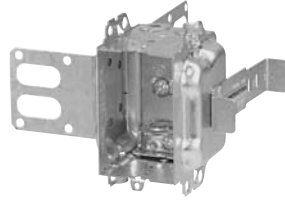

CI2104-LSS1X-1

CI2104-LSS2X-1

CI2104-LSS3X-1

CI2104-LSS-2X

CI2104-LSS-3X

CISSX-6

Technical Specifications

Cat. No.	Volume (Cu. in.)	Features clamps	Knockouts			Pryouts ends
			1/2" ends	1/2" bottom	3/4" ends	
Device Boxes — 2" Deep — Gangable — 3" x 2"						
CI3102-LSSAX	12.0	loomex/BX	-	-	-	4
CI3102-SSX	12.0	-	2	-	-	-
Device Boxes — 2-1/2" Deep — Pre-Ganged — 3" x 2" / Gang						
CI1204-3/4-SSX-HV	16.0	-	-	-	2	-
CI2104-LSSAX	12.5	loomex/BX	-	-	-	4
CI2104-LSSA-2X	25.0	loomex/BX	-	-	-	8
CI2104-LSSA-3X	37.5	loomex/BX	-	-	-	12
CI2104-LSSX	12.5	loomex/BX	-	-	-	4
CI2104-LSS1X-1	12.5	loomex/BX	-	-	-	4
CI2104-LSS2X-1	25.0	loomex/BX	-	-	-	8
CI2104-LSS3X-1	37.5	loomex/BX	-	-	-	12
CI2104-LSS2X	25.0	loomex/BX	-	-	-	8
CI2104-LSS3X	37.5	loomex/BX	-	-	-	12

Cat. No.	Description
Support Brackets	
CISSX-6	Support bracket extension for 6" metal stud.

Steel Stud Boxes

Device Boxes

IBERVILLE®

CI3104-KSSX

BC3104-KSS1X-1

BC3104-LSSAX

BC3104-LSSX

CI3104-LSS1X-1

CI3104-LSSA1X-1

CI1504-LSSAX

CI3004-LSSAX-1

CI3004-LSSX-1

CISSX-6

Technical Specifications

Cat. No.	Volume (Cu. in.)	Features clamps	Knockouts			Pryouts ends
			1/2" ends	1/2" bottom	3/4" ends	
Device Boxes — 2-1/2" Deep — Gangable — 3" x 2"						
CI3104-KSSX	16.0	-	2	2	2	-
BC3104-KSS1X-1	16.0	-	2	2	2	-
BC3104-LSSAX	16.0	loomex/BX	-	-	-	4
BC3104-LSSX	16.0	loomex/BX	-	-	-	4
CI3104-LSS1X-1	16.0	loomex/BX	-	-	-	4
CI3104-LSSA1X-1	16.0	loomex/BX	-	-	-	4
CI3104-SSX	16.0	-	2	2	-	-
Device Boxes — 2-1/2" Deep — Non-Gangable — 3" x 2"						
CI1504-LSSAX	15.0	loomex/BX	-	-	-	4
Device Boxes — 3" Deep — Gangable — 3" x 2"						
CI3004-LSSAX-1	18.0	loomex/BX	-	-	-	4
CI3004-LSSX	18.0	loomex/BX	-	-	-	4
CI3004-LSSX-1	18.0	loomex/BX	-	-	-	4

Cat. No.	Description
Support Brackets	
CISSX-6	Support bracket extension for 6" metal stud.

Steel Stud Boxes

347 Volt Boxes and Power Communication Boxes

IBERVILLE®

CI1204-LSSAX-HV

CI4204-KSSX

CI4204-LSSX

CI4204-LSSAX