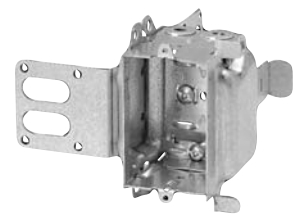

CI2104-LSS1X-1

CI2104-LSS2X-1

CI2104-LSS3X-1

CI2104-LSS-2X

CI2104-LSS-3X

CISSX-6

Technical Specifications

Cat. No.	Volume (Cu. in.)	Features clamps	Knockouts			Pryouts ends
			1/2" ends	1/2" bottom	3/4" ends	
Device Boxes — 2" Deep — Gangable — 3" x 2"						
CI3102-LSSAX	12.0	loomex/BX	-	-	-	4
CI3102-SSX	12.0	-	2	-	-	-
Device Boxes — 2-1/2" Deep — Pre-Ganged — 3" x 2" / Gang						
CI1204-3/4-SSX-HV	16.0	-	-	-	2	-
CI2104-LSSAX	12.5	loomex/BX	-	-	-	4
CI2104-LSSA-2X	25.0	loomex/BX	-	-	-	8
CI2104-LSSA-3X	37.5	loomex/BX	-	-	-	12
CI2104-LSSX	12.5	loomex/BX	-	-	-	4
CI2104-LSS1X-1	12.5	loomex/BX	-	-	-	4
CI2104-LSS2X-1	25.0	loomex/BX	-	-	-	8
CI2104-LSS3X-1	37.5	loomex/BX	-	-	-	12
CI2104-LSS2X	25.0	loomex/BX	-	-	-	8
CI2104-LSS3X	37.5	loomex/BX	-	-	-	12

Cat. No.	Description
Support Brackets	
CISSX-6	Support bracket extension for 6" metal stud.

Steel Stud Boxes

Device Boxes

IBERVILLE®

CI3104-KSSX

BC3104-KSS1X-1

BC3104-LSSAX

BC3104-LSSX

CI3104-LSS1X-1

CI3104-LSSA1X-1

CI1504-LSSAX

CI3004-LSSAX-1

CI3004-LSSX-1

CISSX-6

Technical Specifications

Cat. No.	Volume (Cu. in.)	Features clamps	Knockouts			Pryouts ends
			1/2" ends	1/2" bottom	3/4" ends	
Device Boxes — 2-1/2" Deep — Gangable — 3" x 2"						
CI3104-KSSX	16.0	-	2	2	2	-
BC3104-KSS1X-1	16.0	-	2	2	2	-
BC3104-LSSAX	16.0	loomex/BX	-	-	-	4
BC3104-LSSX	16.0	loomex/BX	-	-	-	4
CI3104-LSS1X-1	16.0	loomex/BX	-	-	-	4
CI3104-LSSA1X-1	16.0	loomex/BX	-	-	-	4
CI3104-SSX	16.0	-	2	2	-	-
Device Boxes — 2-1/2" Deep — Non-Gangable — 3" x 2"						
CI1504-LSSAX	15.0	loomex/BX	-	-	-	4
Device Boxes — 3" Deep — Gangable — 3" x 2"						
CI3004-LSSAX-1	18.0	loomex/BX	-	-	-	4
CI3004-LSSX	18.0	loomex/BX	-	-	-	4
CI3004-LSSX-1	18.0	loomex/BX	-	-	-	4

Cat. No.	Description
Support Brackets	
CISSX-6	Support bracket extension for 6" metal stud.

Steel Stud Boxes

347 Volt Boxes and Power Communication Boxes

IBERVILLE®

CI1204-LSSAX-HV

CI4204-KSSX

CI4204-LSSX

CI4204-LSSAX