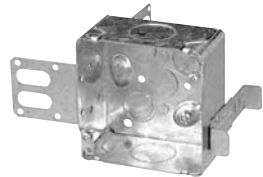

CI4304-LSSX

CI4304-LSSAX

CI1204-SSX-HV

CI1204-SS1X-HV

CISSX-6

Technical Specifications

Cat. No.	Volume (Cu. in.)	Features clamps	Knockouts			Pryouts ends
			1/2" ends	1/2" bottom	3/4" ends	
347 Volt Boxes — 2-1/2" Deep — Gangable — 3" x 2-1/4"						
CI1204-SSX-HV	16.0	loomex/BX	2	-	-	-
CI1204-3/4-SSX-HV	16.0	loomex/BX	-	-	2	-
CI1204-LSSAX-HV	16.0	loomex/BX	-	-	-	4
CI1204-SS1X-HV	16.0	loomex/BX	2	-	-	-
Power / Communication Boxes — 2-1/2" Deep — Pre-Ganged — 3" x 2" / gang						
CI4204-KSSX	12.5 / gang	-	4	4	4	-
CI4204-LSSX	12.5 / gang	loomex/BX	2	2	2	4
CI4204-LSSAX	12.5 / gang	loomex/BX	2	2	2	4
CI4204-LSSAX-1	12.5 / gang	loomex/BX	2	2	2	4
CI4304-LSSX	12.5 / gang	loomex/BX	-	-	-	4
CI4304-LSSAX	12.5 / gang	loomex/BX	-	-	-	4

Cat. No.	Description
Support Brackets	
CISSX-6	Support bracket extension for 6" metal stud.

Steel Stud Boxes

4" and 4-11/16" Square Boxes and 4" Octagonal Boxes

IBERVILLE®

BC52151-KSSX

BC52171-KSSX

CI52171-KSSX-1

CI52171-1-SSX-1

CI72171-KSSX

CI54151-KSSX

BC54151-LSSAX

CI54171-KSSX

CISSX-6

Technical Specifications

Cat. No.	Volume (Cu. in.)	Features		Knockouts					Pryouts sides
		clamps	Raised Ground Screw	1/2" sides	1/2" bottom	3/4" sides	3/4" bottom	1" sides	
4" Square Boxes — 1-1/2" Deep									
BC52151-KSSX	21.0	-	yes	7	4	3	2	-	-
4" Square Boxes — 2-1/8" Deep									
BC52171-KSSX	30.0	-	yes	7	4	3	2	-	-
CI52171-KSSX-1	30.0	-	yes	7	4	3	2	-	-
CI52171-1-SSX-1	30.0	-	yes	-	4	-	2	2	-
4-11/16" Square Boxes — 2-1/8" Deep									
CI72171-KSSX	42.0	-	yes	8	4	4	2	-	-
4" Octagonal Boxes — 1-1/2" Deep									
CI54151-KSSX	15.0	-	yes	2	4	2	2	-	-
BC54151-LSSAX	15.0	loomex/BX	-	-	1	-	-	-	4
4" Octagonal Boxes — 2-1/8" Deep									
CI54171-KSSX	21.0	-	yes	2	4	2	2	-	-