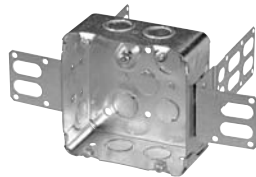

CI72171-KSSX