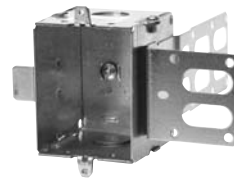

CI1204-SS1X-HV