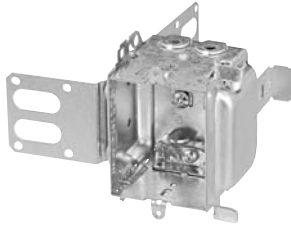

CI3104-LSS1X-1

CI3104-LSSA1X-1

CI1504-LSSAX

CI3004-LSSAX-1

CI3004-LSSX-1

CISSX-6

Technical Specifications

Cat. No.	Volume (Cu. in.)	Features clamps	Knockouts			Pryouts ends
			1/2" ends	1/2" bottom	3/4" ends	
Device Boxes — 2-1/2" Deep — Gangable — 3" x 2"						
CI3104-KSSX	16.0	-	2	2	2	-
BC3104-KSS1X-1	16.0	-	2	2	2	-
BC3104-LSSAX	16.0	loomex/BX	-	-	-	4
BC3104-LSSX	16.0	loomex/BX	-	-	-	4
CI3104-LSS1X-1	16.0	loomex/BX	-	-	-	4
CI3104-LSSA1X-1	16.0	loomex/BX	-	-	-	4
CI3104-SSX	16.0	-	2	2	-	-
Device Boxes — 2-1/2" Deep — Non-Gangable — 3" x 2"						
CI1504-LSSAX	15.0	loomex/BX	-	-	-	4
Device Boxes — 3" Deep — Gangable — 3" x 2"						
CI3004-LSSAX-1	18.0	loomex/BX	-	-	-	4
CI3004-LSSX	18.0	loomex/BX	-	-	-	4
CI3004-LSSX-1	18.0	loomex/BX	-	-	-	4

Cat. No.	Description
Support Brackets	
CISSX-6	Support bracket extension for 6" metal stud.

Steel Stud Boxes

347 Volt Boxes and Power Communication Boxes

IBERVILLE®

CI1204-3/4-SSX-HV

CI1204-LSSAX-HV

CI4204-KSSX

Cat. No.	Volume (Cu. in.)	Features clamps	Knockouts			Pryouts ends
			1/2" ends	1/2" bottom	3/4" ends	
347 Volt Boxes — 2-1/2" Deep — Gangable — 3" x 2-1/4"						
CI1204-SSX-HV	16.0	loomex/BX	2	-	-	-
CI1204-3/4-SSX-HV	16.0	loomex/BX	-	-	2	-
CI1204-LSSAX-HV	16.0	loomex/BX	-	-	-	4
CI1204-SS1X-HV	16.0	loomex/BX	2	-	-	-
Power / Communication Boxes — 2-1/2" Deep — Pre-Ganged — 3" x 2" / gang						
CI4204-KSSX	12.5 / gang	-	4	4	4	-
CI4204-LSSX	12.5 / gang	loomex/BX	2	2	2	4
CI4204-LSSAX	12.5 / gang	loomex/BX	2	2	2	4
CI4204-LSSAX-1	12.5 / gang	loomex/BX	2	2	2	4
CI4304-LSSX	12.5 / gang	loomex/BX	-	-	-	4
CI4304-LSSAX	12.5 / gang	loomex/BX	-	-	-	4