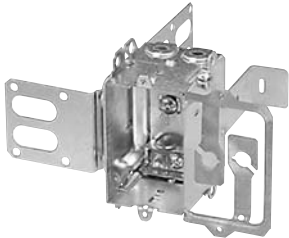

CI4304-LSSAX