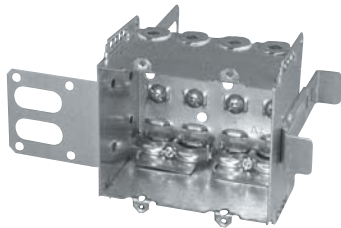

Steel Stud Boxes

Device Boxes

IBERVILLE®

CI3102-LSSAX

CI3102-SSX

CI2104-LSSAX

CI2104-LSSA-2X

CI2104-LSSX

CI2104-LSS1X-1

CI2104-LSS2X-1

CI2104-LSS3X-1

CI2104-LSS-2X

CI2104-LSS-3X

CISSX-6

Technical Specifications

Cat. No.	Volume (Cu. in.)	Features clamps	Knockouts			Pryouts ends
			1/2" ends	1/2" bottom	3/4" ends	
Device Boxes — 2" Deep — Gangable — 3" x 2"						
CI3102-LSSAX	12.0	loomex/BX	-	-	-	4
CI3102-SSX	12.0	-	2	-	-	-
Device Boxes — 2-1/2" Deep — Pre-Ganged — 3" x 2" / Gang						
CI1204-3/4-SSX-HV	16.0	-	-	-	2	-
CI2104-LSSAX	12.5	loomex/BX	-	-	-	4
CI2104-LSSA-2X	25.0	loomex/BX	-	-	-	8
CI2104-LSSA-3X	37.5	loomex/BX	-	-	-	12
CI2104-LSSX	12.5	loomex/BX	-	-	-	4
CI2104-LSS1X-1	12.5	loomex/BX	-	-	-	4
CI2104-LSS2X-1	25.0	loomex/BX	-	-	-	8
CI2104-LSS3X-1	37.5	loomex/BX	-	-	-	12
CI2104-LSS2X	25.0	loomex/BX	-	-	-	8
CI2104-LSS3X	37.5	loomex/BX	-	-	-	12

Cat. No.	Description
Support Brackets	
CISSX-6	Support bracket extension for 6" metal stud.

Steel Stud Boxes

Device Boxes

IBERVILLE®

CI3104-KSSX

BC3104-KSS1X-1

BC3104-LSSAX

BC3104-LSSX

CI3104-LSS1X-1

CI3104-LSSA1X-1

CI1504-LSSAX

CI3004-LSSAX-1

CI3004-LSSX-1

CISSX-6

Technical Specifications

Cat. No.	Volume (Cu. in.)	Features clamps	Knockouts			Pryouts ends
			1/2" ends	1/2" bottom	3/4" ends	
Device Boxes — 2-1/2" Deep — Gangable — 3" x 2"						
CI3104-KSSX	16.0	-	2	2	2	-
BC3104-KSS1X-1	16.0	-	2	2	2	-
BC3104-LSSAX	16.0	loomex/BX	-	-	-	4
BC3104-LSSX	16.0	loomex/BX	-	-	-	4
CI3104-LSS1X-1	16.0	loomex/BX	-	-	-	4
CI3104-LSSA1X-1	16.0	loomex/BX	-	-	-	4
CI3104-SSX	16.0	-	2	2	-	-
Device Boxes — 2-1/2" Deep — Non-Gangable — 3" x 2"						
CI1504-LSSAX	15.0	loomex/BX	-	-	-	4
Device Boxes — 3" Deep — Gangable — 3" x 2"						
CI3004-LSSAX-1	18.0	loomex/BX	-	-	-	4
CI3004-LSSX	18.0	loomex/BX	-	-	-	4
CI3004-LSSX-1	18.0	loomex/BX	-	-	-	4