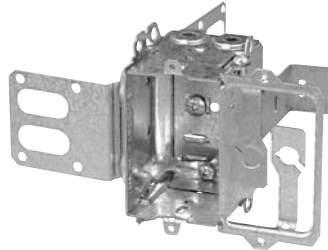

CI3104-LSS1X-1

CI3104-LSSA1X-1

CI1504-LSSAX

CI3004-LSSAX-1

CI3004-LSSX-1

CISSX-6

Technical Specifications

Cat. No.	Volume (Cu. in.)	Features clamps	Knockouts			Pryouts ends
			1/2" ends	1/2" bottom	3/4" ends	
Device Boxes — 2-1/2" Deep — Gangable — 3" x 2"						
CI3104-KSSX	16.0	-	2	2	2	-
BC3104-KSS1X-1	16.0	-	2	2	2	-
BC3104-LSSAX	16.0	loomex/BX	-	-	-	4
BC3104-LSSX	16.0	loomex/BX	-	-	-	4
CI3104-LSS1X-1	16.0	loomex/BX	-	-	-	4
CI3104-LSSA1X-1	16.0	loomex/BX	-	-	-	4
CI3104-SSX	16.0	-	2	2	-	-
Device Boxes — 2-1/2" Deep — Non-Gangable — 3" x 2"						
CI1504-LSSAX	15.0	loomex/BX	-	-	-	4
Device Boxes — 3" Deep — Gangable — 3" x 2"						
CI3004-LSSAX-1	18.0	loomex/BX	-	-	-	4
CI3004-LSSX	18.0	loomex/BX	-	-	-	4
CI3004-LSSX-1	18.0	loomex/BX	-	-	-	4

Cat. No.	Description
Support Brackets	
CISSX-6	Support bracket extension for 6" metal stud.

Steel Stud Boxes

347 Volt Boxes and Power Communication Boxes

IBERVILLE®

CI1204-LSSAX-HV

CI4204-KSSX

CI4204-LSSX

CI4204-LSSAX

CI4304-LSSX

CI4304-LSSAX

CI1204-SSX-HV

CI1204-SS1X-HV

CISSX-6

Technical Specifications

Cat. No.	Volume (Cu. in.)	Features clamps	Knockouts			Pryouts ends
			1/2" ends	1/2" bottom	3/4" ends	
347 Volt Boxes — 2-1/2" Deep — Gangable — 3" x 2-1/4"						
CI1204-SSX-HV	16.0	loomex/BX	2	-	-	-
CI1204-3/4-SSX-HV	16.0	loomex/BX	-	-	2	-
CI1204-LSSAX-HV	16.0	loomex/BX	-	-	-	4
CI1204-SS1X-HV	16.0	loomex/BX	2	-	-	-
Power / Communication Boxes — 2-1/2" Deep — Pre-Ganged — 3" x 2" / gang						
CI4204-KSSX	12.5 / gang	-	4	4	4	-
CI4204-LSSX	12.5 / gang	loomex/BX	2	2	2	4
CI4204-LSSAX	12.5 / gang	loomex/BX	2	2	2	4
CI4204-LSSAX-1	12.5 / gang	loomex/BX	2	2	2	4
CI4304-LSSX	12.5 / gang	loomex/BX	-	-	-	4
CI4304-LSSAX	12.5 / gang	loomex/BX	-	-	-	4