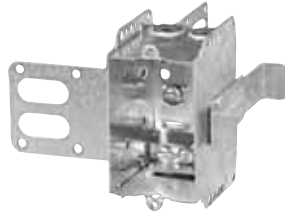

Steel Stud Boxes

Device Boxes

IBERVILLE®

CI3102-LSSAX

CI3102-SSX

CI1204-3/4-SSX-HV

CI2104-LSSAX

CI2104-LSSA-2X

Cat. No.	Capacity (Cu. in.)	Width (in.)	Features clamps	Knockouts			Pryouts ends
				1/2" ends	1/2" bottom	3/4" ends	
Device Boxes — 2" Deep — Gangable — 3" High							
CI3102-LSSAX	12.0	2	loomex/BX	-	-	-	4
CI3102-SSX	12.0	2	-	2	-	-	-
Device Boxes — 2-1/2" Deep — Pre-Ganged — 3" High							
CI1204-3/4-SSX-HV	16.0	2	-	-	-	2	-
CI2104-LSSAX	12.5	2	loomex/BX	-	-	-	4
CI2104-LSSA-2X	25.0	3-3/4	loomex/BX	-	-	-	8
CI2104-LSSA-3X	37.5	5-1/2	loomex/BX	-	-	-	12
CI2104-LSSX	12.5	2	loomex/BX	-	-	-	4
CI2104-LSS1X-1	12.5	2	loomex/BX	-	-	-	4
CI2104-LSS2X-1	25.0	3-3/4	loomex/BX	-	-	-	8
CI2104-LSS3X-1	37.5	5-1/2	loomex/BX	-	-	-	12
CI2104-LSS2X	25.0	3-3/4	loomex/BX	-	-	-	8
CI2104-LSS3X	37.5	5-1/2	loomex/BX	-	-	-	12

Cat. No.	Description
Support Brackets	
CISSX-6	Support bracket extension for 6" metal stud.

Steel Stud Boxes

Device Boxes

IBERVILLE®

CI3104-KSSX

BC3104-KSS1X-1

BC3104-LSSAX

BC3104-LSSX

CI3104-LSS1X-1

CI3104-LSSA1X-1

CI1504-LSSAX

CI3004-LSSAX-1

CI3004-LSSX-1

CISSX-6

Technical Specifications

Cat. No.	Volume (Cu. in.)	Features clamps	Knockouts			Pryouts ends
			1/2" ends	1/2" bottom	3/4" ends	
Device Boxes — 2-1/2" Deep — Gangable — 3" x 2"						
CI3104-KSSX	16.0	-	2	2	2	-
BC3104-KSS1X-1	16.0	-	2	2	2	-
BC3104-LSSAX	16.0	loomex/BX	-	-	-	4
BC3104-LSSX	16.0	loomex/BX	-	-	-	4
CI3104-LSS1X-1	16.0	loomex/BX	-	-	-	4
CI3104-LSSA1X-1	16.0	loomex/BX	-	-	-	4
CI3104-SSX	16.0	-	2	2	-	-
Device Boxes — 2-1/2" Deep — Non-Gangable — 3" x 2"						
CI1504-LSSAX	15.0	loomex/BX	-	-	-	4
Device Boxes — 3" Deep — Gangable — 3" x 2"						
CI3004-LSSAX-1	18.0	loomex/BX	-	-	-	4
CI3004-LSSX	18.0	loomex/BX	-	-	-	4
CI3004-LSSX-1	18.0	loomex/BX	-	-	-	4