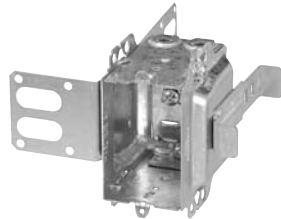

Cat. No.	Description
Support Brackets	
CISSX-6	Support bracket extension for 6" metal stud.

Steel Stud Boxes

Device Boxes

IBERVILLE®

CI3104-KSSX

BC3104-KSS1X-1

BC3104-LSSAX

BC3104-LSSX

CI3104-LSS1X-1

CI3104-LSSA1X-1

CI1504-LSSAX

CI3004-LSSAX-1

CI3004-LSSX-1

CISSX-6

Technical Specifications

Cat. No.	Volume (Cu. in.)	Features clamps	Knockouts			Pryouts ends
			1/2" ends	1/2" bottom	3/4" ends	
Device Boxes — 2-1/2" Deep — Gangable — 3" x 2"						
CI3104-KSSX	16.0	-	2	2	2	-
BC3104-KSS1X-1	16.0	-	2	2	2	-
BC3104-LSSAX	16.0	loomex/BX	-	-	-	4
BC3104-LSSX	16.0	loomex/BX	-	-	-	4
CI3104-LSS1X-1	16.0	loomex/BX	-	-	-	4
CI3104-LSSA1X-1	16.0	loomex/BX	-	-	-	4
CI3104-SSX	16.0	-	2	2	-	-
Device Boxes — 2-1/2" Deep — Non-Gangable — 3" x 2"						
CI1504-LSSAX	15.0	loomex/BX	-	-	-	4
Device Boxes — 3" Deep — Gangable — 3" x 2"						
CI3004-LSSAX-1	18.0	loomex/BX	-	-	-	4
CI3004-LSSX	18.0	loomex/BX	-	-	-	4
CI3004-LSSX-1	18.0	loomex/BX	-	-	-	4

Cat. No.	Description
Support Brackets	
CISSX-6	Support bracket extension for 6" metal stud.

Steel Stud Boxes

347 Volt Boxes and Power Communication Boxes

IBERVILLE®

CI1204-LSSAX-HV

CI4204-KSSX

CI4204-LSSX

CI4204-LSSAX

CI4304-LSSX

CI4304-LSSAX

CI1204-SSX-HV

CI1204-SS1X-HV

CISSX-6

Technical Specifications

Cat. No.	Volume (Cu. in.)	Features clamps	Knockouts			Pryouts ends
			1/2" ends	1/2" bottom	3/4" ends	
347 Volt Boxes — 2-1/2" Deep — Gangable — 3" x 2-1/4"						
CI1204-SSX-HV	16.0	loomex/BX	2	-	-	-
CI1204-3/4-SSX-HV	16.0	loomex/BX	-	-	2	-
CI1204-LSSAX-HV	16.0	loomex/BX	-	-	-	4
CI1204-SS1X-HV	16.0	loomex/BX	2	-	-	-
Power / Communication Boxes — 2-1/2" Deep — Pre-Ganged — 3" x 2" / gang						
CI4204-KSSX	12.5 / gang	-	4	4	4	-
CI4204-LSSX	12.5 / gang	loomex/BX	2	2	2	4
CI4204-LSSAX	12.5 / gang	loomex/BX	2	2	2	4
CI4204-LSSAX-1	12.5 / gang	loomex/BX	2	2	2	4
CI4304-LSSX	12.5 / gang	loomex/BX	-	-	-	4
CI4304-LSSAX	12.5 / gang	loomex/BX	-	-	-	4