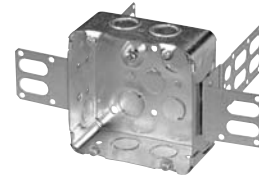

Steel Stud Boxes

Device Boxes

IBERVILLE®

CI3102-LSSAX

CI3102-SSX

CI2104-LSSAX

CI2104-LSSA-2X

CI2104-LSSX

CI4304-LSSX

CI4304-LSSAX

CI1204-SSX-HV

CI1204-SS1X-HV

CISSX-6

Technical Specifications

Cat. No.	Volume (Cu. in.)	Features clamps	Knockouts			Pryouts ends
			1/2" ends	1/2" bottom	3/4" ends	
347 Volt Boxes — 2-1/2" Deep — Gangable — 3" x 2-1/4"						
CI1204-SSX-HV	16.0	loomex/BX	2	-	-	-
CI1204-3/4-SSX-HV	16.0	loomex/BX	-	-	2	-
CI1204-LSSAX-HV	16.0	loomex/BX	-	-	-	4
CI1204-SS1X-HV	16.0	loomex/BX	2	-	-	-
Power / Communication Boxes — 2-1/2" Deep — Pre-Ganged — 3" x 2" / gang						
CI4204-KSSX	12.5 / gang	-	4	4	4	-
CI4204-LSSX	12.5 / gang	loomex/BX	2	2	2	4
CI4204-LSSAX	12.5 / gang	loomex/BX	2	2	2	4
CI4204-LSSAX-1	12.5 / gang	loomex/BX	2	2	2	4
CI4304-LSSX	12.5 / gang	loomex/BX	-	-	-	4
CI4304-LSSAX	12.5 / gang	loomex/BX	-	-	-	4

Cat. No.	Description
Support Brackets	
CISSX-6	Support bracket extension for 6" metal stud.

Steel Stud Boxes

4" and 4-11/16" Square Boxes and 4" Octagonal Boxes

IBERVILLE®

BC52151-KSSX

BC52171-KSSX

CI52171-KSSX-1

CI52171-1-SSX-1

CI72171-KSSX

CI54151-KSSX

BC54151-LSSAX

CI54171-KSSX

CISSX-6

Technical Specifications

Cat. No.	Volume (Cu. in.)	Features		Knockouts					Pryouts sides
		clamps	Raised Ground Screw	1/2" sides	1/2" bottom	3/4" sides	3/4" bottom	1" sides	
4" Square Boxes — 1-1/2" Deep									
BC52151-KSSX	21.0	-	yes	7	4	3	2	-	-
4" Square Boxes — 2-1/8" Deep									
BC52171-KSSX	30.0	-	yes	7	4	3	2	-	-
CI52171-KSSX-1	30.0	-	yes	7	4	3	2	-	-
CI52171-1-SSX-1	30.0	-	yes	-	4	-	2	2	-
4-11/16" Square Boxes — 2-1/8" Deep									
CI72171-KSSX	42.0	-	yes	8	4	4	2	-	-
4" Octagonal Boxes — 1-1/2" Deep									
CI54151-KSSX	15.0	-	yes	2	4	2	2	-	-
BC54151-LSSAX	15.0	loomex/BX	-	-	1	-	-	-	4
4" Octagonal Boxes — 2-1/8" Deep									
CI54171-KSSX	21.0	-	yes	2	4	2	2	-	-