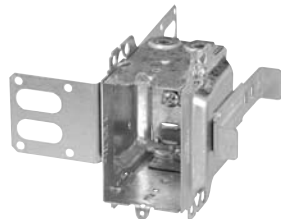

Cat. No.	Description
Support Brackets	
CISSX-6	Support bracket extension for 6" metal stud.

Steel Stud Boxes

Device Boxes

IBERVILLE®

CI3104-KSSX

BC3104-KSS1X-1

BC3104-LSSAX

BC3104-LSSX

CI3104-LSS1X-1

CI3104-LSSA1X-1

CI1504-LSSAX

CI3004-LSSAX-1

CI3004-LSSX-1

CISSX-6

Technical Specifications

Cat. No.	Volume (Cu. in.)	Features clamps	Knockouts			Pryouts ends
			1/2" ends	1/2" bottom	3/4" ends	
Device Boxes — 2-1/2" Deep — Gangable — 3" x 2"						
CI3104-KSSX	16.0	-	2	2	2	-
BC3104-KSS1X-1	16.0	-	2	2	2	-
BC3104-LSSAX	16.0	loomex/BX	-	-	-	4
BC3104-LSSX	16.0	loomex/BX	-	-	-	4
CI3104-LSS1X-1	16.0	loomex/BX	-	-	-	4
CI3104-LSSA1X-1	16.0	loomex/BX	-	-	-	4
CI3104-SSX	16.0	-	2	2	-	-
Device Boxes — 2-1/2" Deep — Non-Gangable — 3" x 2"						
CI1504-LSSAX	15.0	loomex/BX	-	-	-	4
Device Boxes — 3" Deep — Gangable — 3" x 2"						
CI3004-LSSAX-1	18.0	loomex/BX	-	-	-	4
CI3004-LSSX	18.0	loomex/BX	-	-	-	4
CI3004-LSSX-1	18.0	loomex/BX	-	-	-	4

Cat. No.	Description
Support Brackets	
CISSX-6	Support bracket extension for 6" metal stud.

Steel Stud Boxes

347 Volt Boxes and Power Communication Boxes

IBERVILLE®

CI1204-3/4-SSX-HV

CI1204-LSSAX-HV

CI4204-KSSX