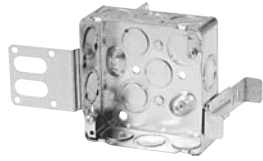

Cat. No.	Description
Support Brackets	
CISSX-6	Support bracket extension for 6" metal stud.

Steel Stud Boxes

347 Volt Boxes and Power Communication Boxes

IBERVILLE®

CI1204-LSSAX-HV

CI4204-KSSX

CI4204-LSSX

CI4204-LSSAX

CI4304-LSSX

CI4304-LSSAX

CI1204-SSX-HV

CI1204-SS1X-HV

CISSX-6

Technical Specifications

Cat. No.	Volume (Cu. in.)	Features clamps	Knockouts			Pryouts ends
			1/2" ends	1/2" bottom	3/4" ends	
347 Volt Boxes — 2-1/2" Deep — Gangable — 3" x 2-1/4"						
CI1204-SSX-HV	16.0	loomex/BX	2	-	-	-
CI1204-3/4-SSX-HV	16.0	loomex/BX	-	-	2	-
CI1204-LSSAX-HV	16.0	loomex/BX	-	-	-	4
CI1204-SS1X-HV	16.0	loomex/BX	2	-	-	-
Power / Communication Boxes — 2-1/2" Deep — Pre-Ganged — 3" x 2" / gang						
CI4204-KSSX	12.5 / gang	-	4	4	4	-
CI4204-LSSX	12.5 / gang	loomex/BX	2	2	2	4
CI4204-LSSAX	12.5 / gang	loomex/BX	2	2	2	4
CI4204-LSSAX-1	12.5 / gang	loomex/BX	2	2	2	4
CI4304-LSSX	12.5 / gang	loomex/BX	-	-	-	4
CI4304-LSSAX	12.5 / gang	loomex/BX	-	-	-	4

Cat. No.	Description
Support Brackets	
CISSX-6	Support bracket extension for 6" metal stud.

Steel Stud Boxes

4" and 4-11/16" Square Boxes and 4" Octagonal Boxes

IBERVILLE®

BC52151-KSSX

BC52171-KSSX

CI52171-KSSX-1

CI52171-1-SSX-1

CI72171-KSSX

CI54151-KSSX

BC54151-LSSAX

CI54171-KSSX

CISSX-6

Technical Specifications

Cat. No.	Volume (Cu. in.)	Features		Knockouts					Pryouts sides
		clamps	Raised Ground Screw	1/2" sides	1/2" bottom	3/4" sides	3/4" bottom	1" sides	
4" Square Boxes — 1-1/2" Deep									
BC52151-KSSX	21.0	-	yes	7	4	3	2	-	-
4" Square Boxes — 2-1/8" Deep									
BC52171-KSSX	30.0	-	yes	7	4	3	2	-	-
CI52171-KSSX-1	30.0	-	yes	7	4	3	2	-	-
CI52171-1-SSX-1	30.0	-	yes	-	4	-	2	2	-
4-11/16" Square Boxes — 2-1/8" Deep									
CI72171-KSSX	42.0	-	yes	8	4	4	2	-	-
4" Octagonal Boxes — 1-1/2" Deep									
CI54151-KSSX	15.0	-	yes	2	4	2	2	-	-
BC54151-LSSAX	15.0	loomex/BX	-	-	1	-	-	-	4
4" Octagonal Boxes — 2-1/8" Deep									
CI54171-KSSX	21.0	-	yes	2	4	2	2	-	-