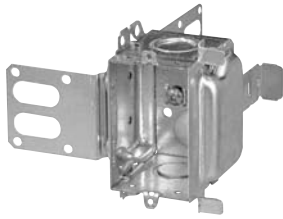

Steel Stud Boxes

Device Boxes

IBERVILLE®

CI3102-LSSAX

CI3102-SSX

CI2104-LSSAX

CI2104-LSSA-2X

CI2104-LSSX

CI2104-LSS1X-1

CI2104-LSS2X-1

CI2104-LSS3X-1

CI2104-LSS-2X

CI2104-LSS-3X

CISSX-6

Technical Specifications

Cat. No.	Volume (Cu. in.)	Features clamps	Knockouts			Pryouts ends
			1/2" ends	1/2" bottom	3/4" ends	
Device Boxes — 2" Deep — Gangable — 3" x 2"						
CI3102-LSSAX	12.0	loomex/BX	-	-	-	4
CI3102-SSX	12.0	-	2	-	-	-
Device Boxes — 2-1/2" Deep — Pre-Ganged — 3" x 2" / Gang						
CI1204-3/4-SSX-HV	16.0	-	-	-	2	-
CI2104-LSSAX	12.5	loomex/BX	-	-	-	4
CI2104-LSSA-2X	25.0	loomex/BX	-	-	-	8
CI2104-LSSA-3X	37.5	loomex/BX	-	-	-	12
CI2104-LSSX	12.5	loomex/BX	-	-	-	4
CI2104-LSS1X-1	12.5	loomex/BX	-	-	-	4
CI2104-LSS2X-1	25.0	loomex/BX	-	-	-	8
CI2104-LSS3X-1	37.5	loomex/BX	-	-	-	12
CI2104-LSS2X	25.0	loomex/BX	-	-	-	8
CI2104-LSS3X	37.5	loomex/BX	-	-	-	12

Cat. No.	Description
Support Brackets	
CISSX-6	Support bracket extension for 6" metal stud.

Steel Stud Boxes

Device Boxes

IBERVILLE®

CI3104-KSSX

BC3104-KSS1X-1

BC3104-LSSAX

BC3104-LSSX

CI3104-LSS1X-1

CI3104-LSSA1X-1

CI1504-LSSAX

CI3004-LSSAX-1

CI3004-LSSX-1

CISSX-6

Technical Specifications

Cat. No.	Volume (Cu. in.)	Features clamps	Knockouts			Pryouts ends
			1/2" ends	1/2" bottom	3/4" ends	
Device Boxes — 2-1/2" Deep — Gangable — 3" x 2"						
CI3104-KSSX	16.0	-	2	2	2	-
BC3104-KSS1X-1	16.0	-	2	2	2	-
BC3104-LSSAX	16.0	loomex/BX	-	-	-	4
BC3104-LSSX	16.0	loomex/BX	-	-	-	4
CI3104-LSS1X-1	16.0	loomex/BX	-	-	-	4
CI3104-LSSA1X-1	16.0	loomex/BX	-	-	-	4
CI3104-SSX	16.0	-	2	2	-	-
Device Boxes — 2-1/2" Deep — Non-Gangable — 3" x 2"						
CI1504-LSSAX	15.0	loomex/BX	-	-	-	4
Device Boxes — 3" Deep — Gangable — 3" x 2"						
CI3004-LSSAX-1	18.0	loomex/BX	-	-	-	4
CI3004-LSSX	18.0	loomex/BX	-	-	-	4
CI3004-LSSX-1	18.0	loomex/BX	-	-	-	4