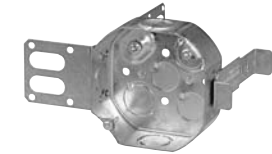

CI4304-LSSX

CI4304-LSSAX

CI1204-SSX-HV

CI1204-SS1X-HV

CISSX-6

Technical Specifications

Cat. No.	Volume (Cu. in.)	Features clamps	Knockouts			Pryouts ends
			1/2" ends	1/2" bottom	3/4" ends	
347 Volt Boxes — 2-1/2" Deep — Gangable — 3" x 2-1/4"						
CI1204-SSX-HV	16.0	loomex/BX	2	-	-	-
CI1204-3/4-SSX-HV	16.0	loomex/BX	-	-	2	-
CI1204-LSSAX-HV	16.0	loomex/BX	-	-	-	4
CI1204-SS1X-HV	16.0	loomex/BX	2	-	-	-
Power / Communication Boxes — 2-1/2" Deep — Pre-Ganged — 3" x 2" / gang						
CI4204-KSSX	12.5 / gang	-	4	4	4	-
CI4204-LSSX	12.5 / gang	loomex/BX	2	2	2	4
CI4204-LSSAX	12.5 / gang	loomex/BX	2	2	2	4
CI4204-LSSAX-1	12.5 / gang	loomex/BX	2	2	2	4
CI4304-LSSX	12.5 / gang	loomex/BX	-	-	-	4
CI4304-LSSAX	12.5 / gang	loomex/BX	-	-	-	4

Cat. No.	Description
Support Brackets	
CISSX-6	Support bracket extension for 6" metal stud.

Steel Stud Boxes

4" and 4-11/16" Square Boxes and 4" Octagonal Boxes

IBERVILLE®

BC52151-KSSX

BC52171-KSSX

CI52171-KSSX-1

CI52171-1-SSX-1

CI72171-KSSX

CI54151-KSSX

BC54151-LSSAX

CI54171-KSSX

CISSX-6

Technical Specifications

Cat. No.	Volume (Cu. in.)	Features		Knockouts					Pryouts sides
		clamps	Raised Ground Screw	1/2" sides	1/2" bottom	3/4" sides	3/4" bottom	1" sides	
4" Square Boxes — 1-1/2" Deep									
BC52151-KSSX	21.0	-	yes	7	4	3	2	-	-
4" Square Boxes — 2-1/8" Deep									
BC52171-KSSX	30.0	-	yes	7	4	3	2	-	-
CI52171-KSSX-1	30.0	-	yes	7	4	3	2	-	-
CI52171-1-SSX-1	30.0	-	yes	-	4	-	2	2	-
4-11/16" Square Boxes — 2-1/8" Deep									
CI72171-KSSX	42.0	-	yes	8	4	4	2	-	-
4" Octagonal Boxes — 1-1/2" Deep									
CI54151-KSSX	15.0	-	yes	2	4	2	2	-	-
BC54151-LSSAX	15.0	loomex/BX	-	-	1	-	-	-	4
4" Octagonal Boxes — 2-1/8" Deep									
CI54171-KSSX	21.0	-	yes	2	4	2	2	-	-