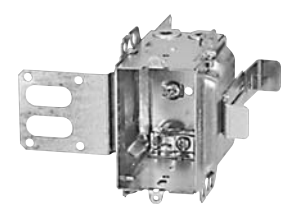

Cat. No.	Capacity (Cu. in.)	Width (in.)	Features clamps	Knockouts			Pryouts ends
				1/2" ends	1/2" bottom	3/4" ends	
Device Boxes — 2" Deep — Gangable — 3" High							
CI3102-LSSAX	12.0	2	loomex/BX	-	-	-	4
CI3102-SSX	12.0	2	-	2	-	-	-
Device Boxes — 2-1/2" Deep — Pre-Ganged — 3" High							
CI1204-3/4-SSX-HV	16.0	2	-	-	-	2	-
CI2104-LSSAX	12.5	2	loomex/BX	-	-	-	4
CI2104-LSSA-2X	25.0	3-3/4	loomex/BX	-	-	-	8
CI2104-LSSA-3X	37.5	5-1/2	loomex/BX	-	-	-	12
CI2104-LSSX	12.5	2	loomex/BX	-	-	-	4
CI2104-LSS1X-1	12.5	2	loomex/BX	-	-	-	4
CI2104-LSS2X-1	25.0	3-3/4	loomex/BX	-	-	-	8
CI2104-LSS3X-1	37.5	5-1/2	loomex/BX	-	-	-	12
CI2104-LSS2X	25.0	3-3/4	loomex/BX	-	-	-	8
CI2104-LSS3X	37.5	5-1/2	loomex/BX	-	-	-	12

Cat. No.	Description
Support Brackets	
CISSX-6	Support bracket extension for 6" metal stud.

Steel Stud Boxes

Device Boxes

IBERVILLE®

CI3104-KSSX

BC3104-KSS1X-1

BC3104-LSSAX

BC3104-LSSX

CI3104-LSS1X-1

CI3104-LSSA1X-1

CI1504-LSSAX

CI3004-LSSAX-1

CI3004-LSSX-1

CISSX-6

Technical Specifications

Cat. No.	Volume (Cu. in.)	Features clamps	Knockouts			Pryouts ends
			1/2" ends	1/2" bottom	3/4" ends	
Device Boxes — 2-1/2" Deep — Gangable — 3" x 2"						
CI3104-KSSX	16.0	-	2	2	2	-
BC3104-KSS1X-1	16.0	-	2	2	2	-
BC3104-LSSAX	16.0	loomex/BX	-	-	-	4
BC3104-LSSX	16.0	loomex/BX	-	-	-	4
CI3104-LSS1X-1	16.0	loomex/BX	-	-	-	4
CI3104-LSSA1X-1	16.0	loomex/BX	-	-	-	4
CI3104-SSX	16.0	-	2	2	-	-
Device Boxes — 2-1/2" Deep — Non-Gangable — 3" x 2"						
CI1504-LSSAX	15.0	loomex/BX	-	-	-	4
Device Boxes — 3" Deep — Gangable — 3" x 2"						
CI3004-LSSAX-1	18.0	loomex/BX	-	-	-	4
CI3004-LSSX	18.0	loomex/BX	-	-	-	4
CI3004-LSSX-1	18.0	loomex/BX	-	-	-	4

Cat. No.	Description
Support Brackets	
CISSX-6	Support bracket extension for 6" metal stud.

Steel Stud Boxes

347 Volt Boxes and Power Communication Boxes

IBERVILLE®

CI1204-3/4-SSX-HV

CI1204-LSSAX-HV

CI4204-KSSX