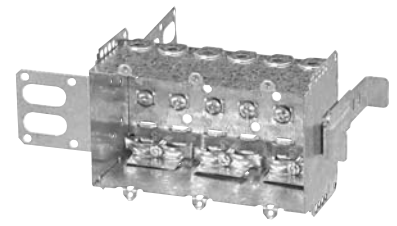

Steel Stud Boxes

Device Boxes

IBERVILLE®

CI3102-LSSAX

CI3102-SSX

CI2104-LSSAX

CI2104-LSSA-2X

CI2104-LSSX

CI2104-LSS1X-1

CI2104-LSS2X-1

CI2104-LSS3X-1

CI2104-LSS-2X

CI2104-LSS-3X

CISSX-6

Technical Specifications

Cat. No.	Volume (Cu. in.)	Features clamps	Knockouts			Pryouts ends
			1/2" ends	1/2" bottom	3/4" ends	
Device Boxes — 2" Deep — Gangable — 3" x 2"						
CI3102-LSSAX	12.0	loomex/BX	-	-	-	4
CI3102-SSX	12.0	-	2	-	-	-
Device Boxes — 2-1/2" Deep — Pre-Ganged — 3" x 2" / Gang						
CI1204-3/4-SSX-HV	16.0	-	-	-	2	-
CI2104-LSSAX	12.5	loomex/BX	-	-	-	4
CI2104-LSSA-2X	25.0	loomex/BX	-	-	-	8
CI2104-LSSA-3X	37.5	loomex/BX	-	-	-	12
CI2104-LSSX	12.5	loomex/BX	-	-	-	4
CI2104-LSS1X-1	12.5	loomex/BX	-	-	-	4
CI2104-LSS2X-1	25.0	loomex/BX	-	-	-	8
CI2104-LSS3X-1	37.5	loomex/BX	-	-	-	12
CI2104-LSS2X	25.0	loomex/BX	-	-	-	8
CI2104-LSS3X	37.5	loomex/BX	-	-	-	12

Cat. No.	Description
Support Brackets	
CISSX-6	Support bracket extension for 6" metal stud.

Steel Stud Boxes

Device Boxes

IBERVILLE®

CI3104-KSSX

BC3104-KSS1X-1

BC3104-LSSAX

BC3104-LSSX

CI3104-LSS1X-1

CI3104-LSSA1X-1

CI1504-LSSAX

CI3004-LSSAX-1

CI3004-LSSX-1

CISSX-6

Technical Specifications

Cat. No.	Volume (Cu. in.)	Features clamps	Knockouts			Pryouts ends
			1/2" ends	1/2" bottom	3/4" ends	
Device Boxes — 2-1/2" Deep — Gangable — 3" x 2"						
CI3104-KSSX	16.0	-	2	2	2	-
BC3104-KSS1X-1	16.0	-	2	2	2	-
BC3104-LSSAX	16.0	loomex/BX	-	-	-	4
BC3104-LSSX	16.0	loomex/BX	-	-	-	4
CI3104-LSS1X-1	16.0	loomex/BX	-	-	-	4
CI3104-LSSA1X-1	16.0	loomex/BX	-	-	-	4
CI3104-SSX	16.0	-	2	2	-	-
Device Boxes — 2-1/2" Deep — Non-Gangable — 3" x 2"						
CI1504-LSSAX	15.0	loomex/BX	-	-	-	4
Device Boxes — 3" Deep — Gangable — 3" x 2"						
CI3004-LSSAX-1	18.0	loomex/BX	-	-	-	4
CI3004-LSSX	18.0	loomex/BX	-	-	-	4
CI3004-LSSX-1	18.0	loomex/BX	-	-	-	4