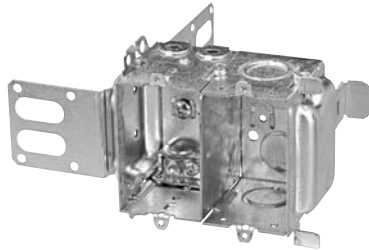

Steel Stud Boxes

Device Boxes

IBERVILLE®

CI3102-LSSAX

CI3102-SSX

CI2104-LSSAX

CI2104-LSSA-2X

CI2104-LSSX

CI3104-LSS1X-1

CI3104-LSSA1X-1

CI1504-LSSAX

CI3004-LSSAX-1

CI3004-LSSX-1

CISSX-6

Technical Specifications

Cat. No.	Volume (Cu. in.)	Features clamps	Knockouts			Pryouts ends
			1/2" ends	1/2" bottom	3/4" ends	
Device Boxes — 2-1/2" Deep — Gangable — 3" x 2"						
CI3104-KSSX	16.0	-	2	2	2	-
BC3104-KSS1X-1	16.0	-	2	2	2	-
BC3104-LSSAX	16.0	loomex/BX	-	-	-	4
BC3104-LSSX	16.0	loomex/BX	-	-	-	4
CI3104-LSS1X-1	16.0	loomex/BX	-	-	-	4
CI3104-LSSA1X-1	16.0	loomex/BX	-	-	-	4
CI3104-SSX	16.0	-	2	2	-	-
Device Boxes — 2-1/2" Deep — Non-Gangable — 3" x 2"						
CI1504-LSSAX	15.0	loomex/BX	-	-	-	4
Device Boxes — 3" Deep — Gangable — 3" x 2"						
CI3004-LSSAX-1	18.0	loomex/BX	-	-	-	4
CI3004-LSSX	18.0	loomex/BX	-	-	-	4
CI3004-LSSX-1	18.0	loomex/BX	-	-	-	4

Cat. No.	Description
Support Brackets	
CISSX-6	Support bracket extension for 6" metal stud.

Steel Stud Boxes

347 Volt Boxes and Power Communication Boxes

IBERVILLE®

CI1204-LSSAX-HV

CI4204-KSSX

CI4204-LSSX

CI4204-LSSAX

CI4304-LSSX

CI4304-LSSAX

CI1204-SSX-HV

CI1204-SS1X-HV

CISSX-6

Technical Specifications

Cat. No.	Volume (Cu. in.)	Features clamps	Knockouts			Pryouts ends
			1/2" ends	1/2" bottom	3/4" ends	
347 Volt Boxes — 2-1/2" Deep — Gangable — 3" x 2-1/4"						
CI1204-SSX-HV	16.0	loomex/BX	2	-	-	-
CI1204-3/4-SSX-HV	16.0	loomex/BX	-	-	2	-
CI1204-LSSAX-HV	16.0	loomex/BX	-	-	-	4
CI1204-SS1X-HV	16.0	loomex/BX	2	-	-	-
Power / Communication Boxes — 2-1/2" Deep — Pre-Ganged — 3" x 2" / gang						
CI4204-KSSX	12.5 / gang	-	4	4	4	-
CI4204-LSSX	12.5 / gang	loomex/BX	2	2	2	4
CI4204-LSSAX	12.5 / gang	loomex/BX	2	2	2	4
CI4204-LSSAX-1	12.5 / gang	loomex/BX	2	2	2	4
CI4304-LSSX	12.5 / gang	loomex/BX	-	-	-	4
CI4304-LSSAX	12.5 / gang	loomex/BX	-	-	-	4