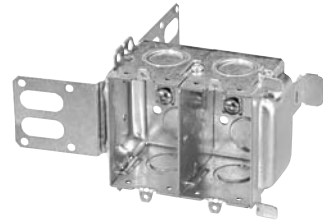

CI3104-LSS1X-1

CI3104-LSSA1X-1

CI1504-LSSAX

CI3004-LSSAX-1

CI3004-LSSX-1

CISSX-6

Technical Specifications

Cat. No.	Volume (Cu. in.)	Features clamps	Knockouts			Pryouts ends
			1/2" ends	1/2" bottom	3/4" ends	
Device Boxes — 2-1/2" Deep — Gangable — 3" x 2"						
CI3104-KSSX	16.0	-	2	2	2	-
BC3104-KSS1X-1	16.0	-	2	2	2	-
BC3104-LSSAX	16.0	loomex/BX	-	-	-	4
BC3104-LSSX	16.0	loomex/BX	-	-	-	4
CI3104-LSS1X-1	16.0	loomex/BX	-	-	-	4
CI3104-LSSA1X-1	16.0	loomex/BX	-	-	-	4
CI3104-SSX	16.0	-	2	2	-	-
Device Boxes — 2-1/2" Deep — Non-Gangable — 3" x 2"						
CI1504-LSSAX	15.0	loomex/BX	-	-	-	4
Device Boxes — 3" Deep — Gangable — 3" x 2"						
CI3004-LSSAX-1	18.0	loomex/BX	-	-	-	4
CI3004-LSSX	18.0	loomex/BX	-	-	-	4
CI3004-LSSX-1	18.0	loomex/BX	-	-	-	4

Cat. No.	Description
Support Brackets	
CISSX-6	Support bracket extension for 6" metal stud.

Steel Stud Boxes

347 Volt Boxes and Power Communication Boxes

IBERVILLE®

CI1204-3/4-SSX-HV

CI1204-LSSAX-HV

CI4204-KSSX

Cat. No.	Volume (Cu. in.)	Features clamps	Knockouts			Pryouts ends
			1/2" ends	1/2" bottom	3/4" ends	
347 Volt Boxes — 2-1/2" Deep — Gangable — 3" x 2-1/4"						
CI1204-SSX-HV	16.0	loomex/BX	2	-	-	-
CI1204-3/4-SSX-HV	16.0	loomex/BX	-	-	2	-
CI1204-LSSAX-HV	16.0	loomex/BX	-	-	-	4
CI1204-SS1X-HV	16.0	loomex/BX	2	-	-	-
Power / Communication Boxes — 2-1/2" Deep — Pre-Ganged — 3" x 2" / gang						
CI4204-KSSX	12.5 / gang	-	4	4	4	-
CI4204-LSSX	12.5 / gang	loomex/BX	2	2	2	4
CI4204-LSSAX	12.5 / gang	loomex/BX	2	2	2	4
CI4204-LSSAX-1	12.5 / gang	loomex/BX	2	2	2	4
CI4304-LSSX	12.5 / gang	loomex/BX	-	-	-	4
CI4304-LSSAX	12.5 / gang	loomex/BX	-	-	-	4