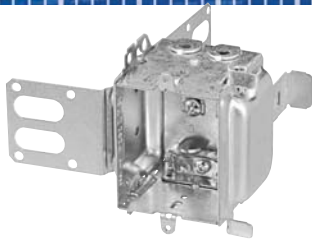

Cat. No.	Description
Support Brackets	
CISSX-6	Support bracket extension for 6" metal stud.

Steel Stud Boxes

Device Boxes

IBERVILLE®

CI3104-KSSX

BC3104-KSS1X-1

BC3104-LSSAX

BC3104-LSSX

CI3104-LSS1X-1

CI3104-LSSA1X-1

CI1504-LSSAX

CI3004-LSSAX-1

CI3004-LSSX-1

CISSX-6

Technical Specifications

Cat. No.	Volume (Cu. in.)	Features clamps	Knockouts			Pryouts ends
			1/2" ends	1/2" bottom	3/4" ends	
Device Boxes — 2-1/2" Deep — Gangable — 3" x 2"						
CI3104-KSSX	16.0	-	2	2	2	-
BC3104-KSS1X-1	16.0	-	2	2	2	-
BC3104-LSSAX	16.0	loomex/BX	-	-	-	4
BC3104-LSSX	16.0	loomex/BX	-	-	-	4
CI3104-LSS1X-1	16.0	loomex/BX	-	-	-	4
CI3104-LSSA1X-1	16.0	loomex/BX	-	-	-	4
CI3104-SSX	16.0	-	2	2	-	-
Device Boxes — 2-1/2" Deep — Non-Gangable — 3" x 2"						
CI1504-LSSAX	15.0	loomex/BX	-	-	-	4
Device Boxes — 3" Deep — Gangable — 3" x 2"						
CI3004-LSSAX-1	18.0	loomex/BX	-	-	-	4
CI3004-LSSX	18.0	loomex/BX	-	-	-	4
CI3004-LSSX-1	18.0	loomex/BX	-	-	-	4

Cat. No.	Description
Support Brackets	
CISSX-6	Support bracket extension for 6" metal stud.

Steel Stud Boxes

347 Volt Boxes and Power Communication Boxes

IBERVILLE®

CI1204-LSSAX-HV

CI4204-KSSX

CI4204-LSSX

CI4204-LSSAX

CI4304-LSSX

CI4304-LSSAX

CI1204-SSX-HV

CI1204-SS1X-HV

CISSX-6

Technical Specifications

Cat. No.	Volume (Cu. in.)	Features clamps	Knockouts			Pryouts ends
			1/2" ends	1/2" bottom	3/4" ends	
347 Volt Boxes — 2-1/2" Deep — Gangable — 3" x 2-1/4"						
CI1204-SSX-HV	16.0	loomex/BX	2	-	-	-
CI1204-3/4-SSX-HV	16.0	loomex/BX	-	-	2	-
CI1204-LSSAX-HV	16.0	loomex/BX	-	-	-	4
CI1204-SS1X-HV	16.0	loomex/BX	2	-	-	-
Power / Communication Boxes — 2-1/2" Deep — Pre-Ganged — 3" x 2" / gang						
CI4204-KSSX	12.5 / gang	-	4	4	4	-
CI4204-LSSX	12.5 / gang	loomex/BX	2	2	2	4
CI4204-LSSAX	12.5 / gang	loomex/BX	2	2	2	4
CI4204-LSSAX-1	12.5 / gang	loomex/BX	2	2	2	4
CI4304-LSSX	12.5 / gang	loomex/BX	-	-	-	4
CI4304-LSSAX	12.5 / gang	loomex/BX	-	-	-	4