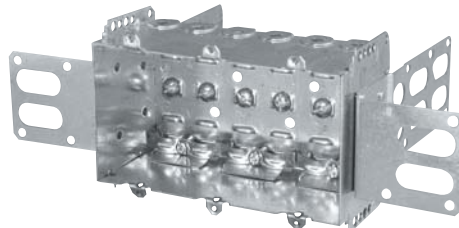

Steel Stud Boxes

Device Boxes

IBERVILLE®

CI3102-LSSAX

CI3102-SSX

CI2104-LSSAX

CI2104-LSSA-2X

CI2104-LSSX

CI2104-LSS1X-1

CI2104-LSS2X-1

CI2104-LSS3X-1

CI2104-LSS-2X

CI2104-LSS-3X

CISSX-6

Technical Specifications

Cat. No.	Volume (Cu. in.)	Features clamps	Knockouts			Pryouts ends
			1/2" ends	1/2" bottom	3/4" ends	
Device Boxes — 2" Deep — Gangable — 3" x 2"						
CI3102-LSSAX	12.0	loomex/BX	-	-	-	4
CI3102-SSX	12.0	-	2	-	-	-
Device Boxes — 2-1/2" Deep — Pre-Ganged — 3" x 2" / Gang						
CI1204-3/4-SSX-HV	16.0	-	-	-	2	-
CI2104-LSSAX	12.5	loomex/BX	-	-	-	4
CI2104-LSSA-2X	25.0	loomex/BX	-	-	-	8
CI2104-LSSA-3X	37.5	loomex/BX	-	-	-	12
CI2104-LSSX	12.5	loomex/BX	-	-	-	4
CI2104-LSS1X-1	12.5	loomex/BX	-	-	-	4
CI2104-LSS2X-1	25.0	loomex/BX	-	-	-	8
CI2104-LSS3X-1	37.5	loomex/BX	-	-	-	12
CI2104-LSS2X	25.0	loomex/BX	-	-	-	8
CI2104-LSS3X	37.5	loomex/BX	-	-	-	12

Cat. No.	Description
Support Brackets	
CISSX-6	Support bracket extension for 6" metal stud.

Steel Stud Boxes

Device Boxes

IBERVILLE®

CI3104-KSSX

BC3104-KSS1X-1

BC3104-LSSAX

BC3104-LSSX

CI3104-LSS1X-1

CI3104-LSSA1X-1

CI1504-LSSAX

CI3004-LSSAX-1

CI3004-LSSX-1

CISSX-6

Technical Specifications

Cat. No.	Volume (Cu. in.)	Features clamps	Knockouts			Pryouts ends
			1/2" ends	1/2" bottom	3/4" ends	
Device Boxes — 2-1/2" Deep — Gangable — 3" x 2"						
CI3104-KSSX	16.0	-	2	2	2	-
BC3104-KSS1X-1	16.0	-	2	2	2	-
BC3104-LSSAX	16.0	loomex/BX	-	-	-	4
BC3104-LSSX	16.0	loomex/BX	-	-	-	4
CI3104-LSS1X-1	16.0	loomex/BX	-	-	-	4
CI3104-LSSA1X-1	16.0	loomex/BX	-	-	-	4
CI3104-SSX	16.0	-	2	2	-	-
Device Boxes — 2-1/2" Deep — Non-Gangable — 3" x 2"						
CI1504-LSSAX	15.0	loomex/BX	-	-	-	4
Device Boxes — 3" Deep — Gangable — 3" x 2"						
CI3004-LSSAX-1	18.0	loomex/BX	-	-	-	4
CI3004-LSSX	18.0	loomex/BX	-	-	-	4
CI3004-LSSX-1	18.0	loomex/BX	-	-	-	4