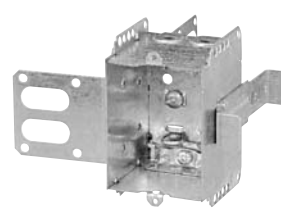

Cat. No.	Capacity (Cu. in.)	Width (in.)	Features clamps	Knockouts			Pryouts ends
				1/2" ends	1/2" bottom	3/4" ends	
Device Boxes — 2" Deep — Gangable — 3" High							
CI3102-LSSAX	12.0	2	loomex/BX	-	-	-	4
CI3102-SSX	12.0	2	-	2	-	-	-
Device Boxes — 2-1/2" Deep — Pre-Ganged — 3" High							
CI1204-3/4-SSX-HV	16.0	2	-	-	-	2	-
CI2104-LSSAX	12.5	2	loomex/BX	-	-	-	4
CI2104-LSSA-2X	25.0	3-3/4	loomex/BX	-	-	-	8
CI2104-LSSA-3X	37.5	5-1/2	loomex/BX	-	-	-	12
CI2104-LSSX	12.5	2	loomex/BX	-	-	-	4
CI2104-LSS1X-1	12.5	2	loomex/BX	-	-	-	4
CI2104-LSS2X-1	25.0	3-3/4	loomex/BX	-	-	-	8
CI2104-LSS3X-1	37.5	5-1/2	loomex/BX	-	-	-	12
CI2104-LSS2X	25.0	3-3/4	loomex/BX	-	-	-	8
CI2104-LSS3X	37.5	5-1/2	loomex/BX	-	-	-	12

Cat. No.	Description
Support Brackets	
CISSX-6	Support bracket extension for 6" metal stud.

Steel Stud Boxes

Device Boxes

IBERVILLE®

CI3104-KSSX

BC3104-KSS1X-1

BC3104-LSSAX

BC3104-LSSX

CI3104-LSS1X-1

CI3104-LSSA1X-1

CI1504-LSSAX

CI3004-LSSAX-1

CI3004-LSSX-1

CISSX-6

Technical Specifications

Cat. No.	Volume (Cu. in.)	Features clamps	Knockouts			Pryouts ends
			1/2" ends	1/2" bottom	3/4" ends	
Device Boxes — 2-1/2" Deep — Gangable — 3" x 2"						
CI3104-KSSX	16.0	-	2	2	2	-
BC3104-KSS1X-1	16.0	-	2	2	2	-
BC3104-LSSAX	16.0	loomex/BX	-	-	-	4
BC3104-LSSX	16.0	loomex/BX	-	-	-	4
CI3104-LSS1X-1	16.0	loomex/BX	-	-	-	4
CI3104-LSSA1X-1	16.0	loomex/BX	-	-	-	4
CI3104-SSX	16.0	-	2	2	-	-
Device Boxes — 2-1/2" Deep — Non-Gangable — 3" x 2"						
CI1504-LSSAX	15.0	loomex/BX	-	-	-	4
Device Boxes — 3" Deep — Gangable — 3" x 2"						
CI3004-LSSAX-1	18.0	loomex/BX	-	-	-	4
CI3004-LSSX	18.0	loomex/BX	-	-	-	4
CI3004-LSSX-1	18.0	loomex/BX	-	-	-	4

Cat. No.	Description
Support Brackets	
CISSX-6	Support bracket extension for 6" metal stud.

Steel Stud Boxes

347 Volt Boxes and Power Communication Boxes

IBERVILLE®

CI1204-3/4-SSX-HV

CI1204-LSSAX-HV

CI4204-KSSX