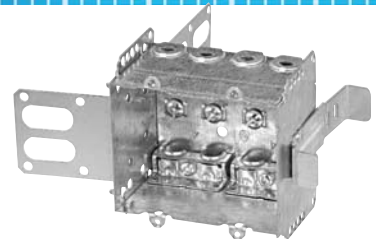

Steel Stud Boxes

Device Boxes

IBERVILLE®

CI3102-LSSAX

CI3102-SSX

CI2104-LSSAX

CI2104-LSSA-2X

CI2104-LSSX

CI2104-LSS1X-1

CI2104-LSS2X-1

CI2104-LSS3X-1

CI2104-LSS-2X

CI2104-LSS-3X

CISSX-6

Technical Specifications

Cat. No.	Volume (Cu. in.)	Features clamps	Knockouts			Pryouts ends
			1/2" ends	1/2" bottom	3/4" ends	
Device Boxes — 2" Deep — Gangable — 3" x 2"						
CI3102-LSSAX	12.0	loomex/BX	-	-	-	4
CI3102-SSX	12.0	-	2	-	-	-
Device Boxes — 2-1/2" Deep — Pre-Ganged — 3" x 2" / Gang						
CI1204-3/4-SSX-HV	16.0	-	-	-	2	-
CI2104-LSSAX	12.5	loomex/BX	-	-	-	4
CI2104-LSSA-2X	25.0	loomex/BX	-	-	-	8
CI2104-LSSA-3X	37.5	loomex/BX	-	-	-	12
CI2104-LSSX	12.5	loomex/BX	-	-	-	4
CI2104-LSS1X-1	12.5	loomex/BX	-	-	-	4
CI2104-LSS2X-1	25.0	loomex/BX	-	-	-	8
CI2104-LSS3X-1	37.5	loomex/BX	-	-	-	12
CI2104-LSS2X	25.0	loomex/BX	-	-	-	8
CI2104-LSS3X	37.5	loomex/BX	-	-	-	12

Cat. No.	Description
Support Brackets	
CISSX-6	Support bracket extension for 6" metal stud.

Steel Stud Boxes

Device Boxes

IBERVILLE®

CI3104-KSSX

BC3104-KSS1X-1

BC3104-LSSAX

BC3104-LSSX

CI3104-LSS1X-1

CI3104-LSSA1X-1

CI1504-LSSAX

CI3004-LSSAX-1

CI3004-LSSX-1

CISSX-6

Technical Specifications

Cat. No.	Volume (Cu. in.)	Features clamps	Knockouts			Pryouts ends
			1/2" ends	1/2" bottom	3/4" ends	
Device Boxes — 2-1/2" Deep — Gangable — 3" x 2"						
CI3104-KSSX	16.0	-	2	2	2	-
BC3104-KSS1X-1	16.0	-	2	2	2	-
BC3104-LSSAX	16.0	loomex/BX	-	-	-	4
BC3104-LSSX	16.0	loomex/BX	-	-	-	4
CI3104-LSS1X-1	16.0	loomex/BX	-	-	-	4
CI3104-LSSA1X-1	16.0	loomex/BX	-	-	-	4
CI3104-SSX	16.0	-	2	2	-	-
Device Boxes — 2-1/2" Deep — Non-Gangable — 3" x 2"						
CI1504-LSSAX	15.0	loomex/BX	-	-	-	4
Device Boxes — 3" Deep — Gangable — 3" x 2"						
CI3004-LSSAX-1	18.0	loomex/BX	-	-	-	4
CI3004-LSSX	18.0	loomex/BX	-	-	-	4
CI3004-LSSX-1	18.0	loomex/BX	-	-	-	4