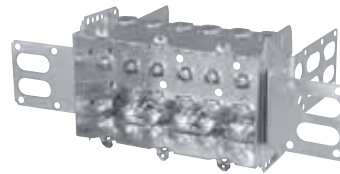

CI2104-LSS-3X