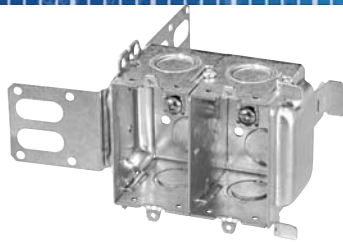

CI3104-LSS1X-1

CI3104-LSSA1X-1

CI1504-LSSAX

CI3004-LSSAX-1

CI3004-LSSX-1

CISSX-6

Technical Specifications

Cat. No.	Volume (Cu. in.)	Features clamps	Knockouts			Pryouts ends
			1/2" ends	1/2" bottom	3/4" ends	
Device Boxes — 2-1/2" Deep — Gangable — 3" x 2"						
CI3104-KSSX	16.0	-	2	2	2	-
BC3104-KSS1X-1	16.0	-	2	2	2	-
BC3104-LSSAX	16.0	loomex/BX	-	-	-	4
BC3104-LSSX	16.0	loomex/BX	-	-	-	4
CI3104-LSS1X-1	16.0	loomex/BX	-	-	-	4
CI3104-LSSA1X-1	16.0	loomex/BX	-	-	-	4
CI3104-SSX	16.0	-	2	2	-	-
Device Boxes — 2-1/2" Deep — Non-Gangable — 3" x 2"						
CI1504-LSSAX	15.0	loomex/BX	-	-	-	4
Device Boxes — 3" Deep — Gangable — 3" x 2"						
CI3004-LSSAX-1	18.0	loomex/BX	-	-	-	4
CI3004-LSSX	18.0	loomex/BX	-	-	-	4
CI3004-LSSX-1	18.0	loomex/BX	-	-	-	4

Cat. No.	Description
Support Brackets	
CISSX-6	Support bracket extension for 6" metal stud.

Steel Stud Boxes

347 Volt Boxes and Power Communication Boxes

IBERVILLE®

CI1204-LSSAX-HV

CI4204-KSSX

CI4204-LSSX

CI4204-LSSAX

CI4304-LSSX

CI4304-LSSAX

CI1204-SSX-HV

CI1204-SS1X-HV

CISSX-6

Technical Specifications

Cat. No.	Volume (Cu. in.)	Features clamps	Knockouts			Pryouts ends
			1/2" ends	1/2" bottom	3/4" ends	
347 Volt Boxes — 2-1/2" Deep — Gangable — 3" x 2-1/4"						
CI1204-SSX-HV	16.0	loomex/BX	2	-	-	-
CI1204-3/4-SSX-HV	16.0	loomex/BX	-	-	2	-
CI1204-LSSAX-HV	16.0	loomex/BX	-	-	-	4
CI1204-SS1X-HV	16.0	loomex/BX	2	-	-	-
Power / Communication Boxes — 2-1/2" Deep — Pre-Ganged — 3" x 2" / gang						
CI4204-KSSX	12.5 / gang	-	4	4	4	-
CI4204-LSSX	12.5 / gang	loomex/BX	2	2	2	4
CI4204-LSSAX	12.5 / gang	loomex/BX	2	2	2	4
CI4204-LSSAX-1	12.5 / gang	loomex/BX	2	2	2	4
CI4304-LSSX	12.5 / gang	loomex/BX	-	-	-	4
CI4304-LSSAX	12.5 / gang	loomex/BX	-	-	-	4