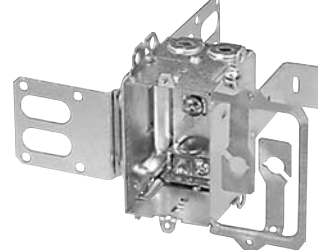

Cat. No.	Description
Support Brackets	
CISSX-6	Support bracket extension for 6" metal stud.

Steel Stud Boxes

Device Boxes

IBERVILLE®

CI3104-KSSX

BC3104-KSS1X-1

BC3104-LSSAX

BC3104-LSSX

CI3104-LSS1X-1

CI3104-LSSA1X-1

CI1504-LSSAX

CI3004-LSSAX-1

CI3004-LSSX-1

CISSX-6

Technical Specifications

Cat. No.	Volume (Cu. in.)	Features clamps	Knockouts			Pryouts ends
			1/2" ends	1/2" bottom	3/4" ends	
Device Boxes — 2-1/2" Deep — Gangable — 3" x 2"						
CI3104-KSSX	16.0	-	2	2	2	-
BC3104-KSS1X-1	16.0	-	2	2	2	-
BC3104-LSSAX	16.0	loomex/BX	-	-	-	4
BC3104-LSSX	16.0	loomex/BX	-	-	-	4
CI3104-LSS1X-1	16.0	loomex/BX	-	-	-	4
CI3104-LSSA1X-1	16.0	loomex/BX	-	-	-	4
CI3104-SSX	16.0	-	2	2	-	-
Device Boxes — 2-1/2" Deep — Non-Gangable — 3" x 2"						
CI1504-LSSAX	15.0	loomex/BX	-	-	-	4
Device Boxes — 3" Deep — Gangable — 3" x 2"						
CI3004-LSSAX-1	18.0	loomex/BX	-	-	-	4
CI3004-LSSX	18.0	loomex/BX	-	-	-	4
CI3004-LSSX-1	18.0	loomex/BX	-	-	-	4

Cat. No.	Description
Support Brackets	
CISSX-6	Support bracket extension for 6" metal stud.

Steel Stud Boxes

347 Volt Boxes and Power Communication Boxes

IBERVILLE®

CI1204-LSSAX-HV

CI4204-KSSX

CI4204-LSSX

CI4204-LSSAX

CI4304-LSSX

CI4304-LSSAX

CI1204-SSX-HV

CI1204-SS1X-HV

CISSX-6

Technical Specifications

Cat. No.	Volume (Cu. in.)	Features clamps	Knockouts			Pryouts ends
			1/2" ends	1/2" bottom	3/4" ends	
347 Volt Boxes — 2-1/2" Deep — Gangable — 3" x 2-1/4"						
CI1204-SSX-HV	16.0	loomex/BX	2	-	-	-
CI1204-3/4-SSX-HV	16.0	loomex/BX	-	-	2	-
CI1204-LSSAX-HV	16.0	loomex/BX	-	-	-	4
CI1204-SS1X-HV	16.0	loomex/BX	2	-	-	-
Power / Communication Boxes — 2-1/2" Deep — Pre-Ganged — 3" x 2" / gang						
CI4204-KSSX	12.5 / gang	-	4	4	4	-
CI4204-LSSX	12.5 / gang	loomex/BX	2	2	2	4
CI4204-LSSAX	12.5 / gang	loomex/BX	2	2	2	4
CI4204-LSSAX-1	12.5 / gang	loomex/BX	2	2	2	4
CI4304-LSSX	12.5 / gang	loomex/BX	-	-	-	4
CI4304-LSSAX	12.5 / gang	loomex/BX	-	-	-	4