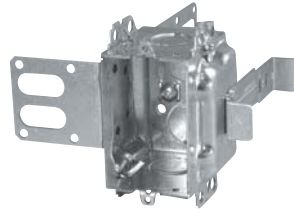

Steel Stud Boxes

Device Boxes

IBERVILLE®

CI3102-LSSAX

CI3102-SSX

CI1204-3/4-SSX-HV

CI2104-LSSAX

CI2104-LSSA-2X

Cat. No.	Capacity (Cu. in.)	Width (in.)	Features clamps	Knockouts			Pryouts ends
				1/2" ends	1/2" bottom	3/4" ends	
Device Boxes — 2" Deep — Gangable — 3" High							
CI3102-LSSAX	12.0	2	loomex/BX	-	-	-	4
CI3102-SSX	12.0	2	-	2	-	-	-
Device Boxes — 2-1/2" Deep — Pre-Ganged — 3" High							
CI1204-3/4-SSX-HV	16.0	2	-	-	-	2	-
CI2104-LSSAX	12.5	2	loomex/BX	-	-	-	4
CI2104-LSSA-2X	25.0	3-3/4	loomex/BX	-	-	-	8
CI2104-LSSA-3X	37.5	5-1/2	loomex/BX	-	-	-	12
CI2104-LSSX	12.5	2	loomex/BX	-	-	-	4
CI2104-LSS1X-1	12.5	2	loomex/BX	-	-	-	4
CI2104-LSS2X-1	25.0	3-3/4	loomex/BX	-	-	-	8
CI2104-LSS3X-1	37.5	5-1/2	loomex/BX	-	-	-	12
CI2104-LSS2X	25.0	3-3/4	loomex/BX	-	-	-	8
CI2104-LSS3X	37.5	5-1/2	loomex/BX	-	-	-	12

Cat. No.	Description
Support Brackets	
CISSX-6	Support bracket extension for 6" metal stud.

Steel Stud Boxes

Device Boxes

IBERVILLE®

CI3104-KSSX

BC3104-KSS1X-1

BC3104-LSSAX

BC3104-LSSX

CI3104-LSS1X-1

CI3104-LSSA1X-1

CI1504-LSSAX

CI3004-LSSAX-1

CI3004-LSSX-1

CISSX-6

Technical Specifications

Cat. No.	Volume (Cu. in.)	Features clamps	Knockouts			Pryouts ends
			1/2" ends	1/2" bottom	3/4" ends	
Device Boxes — 2-1/2" Deep — Gangable — 3" x 2"						
CI3104-KSSX	16.0	-	2	2	2	-
BC3104-KSS1X-1	16.0	-	2	2	2	-
BC3104-LSSAX	16.0	loomex/BX	-	-	-	4
BC3104-LSSX	16.0	loomex/BX	-	-	-	4
CI3104-LSS1X-1	16.0	loomex/BX	-	-	-	4
CI3104-LSSA1X-1	16.0	loomex/BX	-	-	-	4
CI3104-SSX	16.0	-	2	2	-	-
Device Boxes — 2-1/2" Deep — Non-Gangable — 3" x 2"						
CI1504-LSSAX	15.0	loomex/BX	-	-	-	4
Device Boxes — 3" Deep — Gangable — 3" x 2"						
CI3004-LSSAX-1	18.0	loomex/BX	-	-	-	4
CI3004-LSSX	18.0	loomex/BX	-	-	-	4
CI3004-LSSX-1	18.0	loomex/BX	-	-	-	4