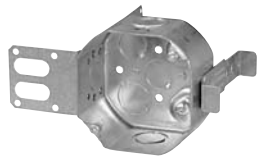

Cat. No.	Description
Support Brackets	
CISSX-6	Support bracket extension for 6" metal stud.

Steel Stud Boxes

4" and 4-11/16" Square Boxes and 4" Octagonal Boxes

IBERVILLE®

BC52151-KSSX

BC52171-KSSX

CI52171-KSSX-1

CI52171-1-SSX-1

CI72171-KSSX

CI54151-KSSX

BC54151-LSSAX

CI54171-KSSX

CISSX-6

Technical Specifications

Cat. No.	Volume (Cu. in.)	Features		Knockouts					Pryouts sides
		clamps	Raised Ground Screw	1/2" sides	1/2" bottom	3/4" sides	3/4" bottom	1" sides	
4" Square Boxes — 1-1/2" Deep									
BC52151-KSSX	21.0	-	yes	7	4	3	2	-	-
4" Square Boxes — 2-1/8" Deep									
BC52171-KSSX	30.0	-	yes	7	4	3	2	-	-
CI52171-KSSX-1	30.0	-	yes	7	4	3	2	-	-
CI52171-1-SSX-1	30.0	-	yes	-	4	-	2	2	-
4-11/16" Square Boxes — 2-1/8" Deep									
CI72171-KSSX	42.0	-	yes	8	4	4	2	-	-
4" Octagonal Boxes — 1-1/2" Deep									
CI54151-KSSX	15.0	-	yes	2	4	2	2	-	-
BC54151-LSSAX	15.0	loomex/BX	-	-	1	-	-	-	4
4" Octagonal Boxes — 2-1/8" Deep									
CI54171-KSSX	21.0	-	yes	2	4	2	2	-	-

Cat. No.	Description
Support Brackets	
CISSX-6	Support bracket extension for 6" metal stud.