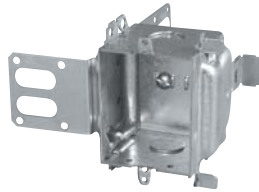

CI1204-SSX-HV