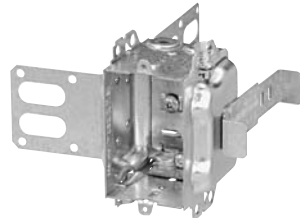

Cat. No.	Capacity (Cu. in.)	Width (in.)	Features clamps	Knockouts			Pryouts ends
				1/2" ends	1/2" bottom	3/4" ends	
Device Boxes — 2" Deep — Gangable — 3" High							
CI3102-LSSAX	12.0	2	loomex/BX	-	-	-	4
CI3102-SSX	12.0	2	-	2	-	-	-
Device Boxes — 2-1/2" Deep — Pre-Ganged — 3" High							
CI1204-3/4-SSX-HV	16.0	2	-	-	-	2	-
CI2104-LSSAX	12.5	2	loomex/BX	-	-	-	4
CI2104-LSSA-2X	25.0	3-3/4	loomex/BX	-	-	-	8
CI2104-LSSA-3X	37.5	5-1/2	loomex/BX	-	-	-	12
CI2104-LSSX	12.5	2	loomex/BX	-	-	-	4
CI2104-LSS1X-1	12.5	2	loomex/BX	-	-	-	4
CI2104-LSS2X-1	25.0	3-3/4	loomex/BX	-	-	-	8
CI2104-LSS3X-1	37.5	5-1/2	loomex/BX	-	-	-	12
CI2104-LSS2X	25.0	3-3/4	loomex/BX	-	-	-	8
CI2104-LSS3X	37.5	5-1/2	loomex/BX	-	-	-	12

Cat. No.	Description
Support Brackets	
CISSX-6	Support bracket extension for 6" metal stud.

Steel Stud Boxes

Device Boxes

IBERVILLE®

CI3104-KSSX

BC3104-KSS1X-1

BC3104-LSSAX

BC3104-LSSX

CI3104-LSS1X-1

CI3104-LSSA1X-1

CI1504-LSSAX

CI3004-LSSAX-1

CI3004-LSSX-1

CISSX-6

Technical Specifications

Cat. No.	Volume (Cu. in.)	Features clamps	Knockouts			Pryouts ends
			1/2" ends	1/2" bottom	3/4" ends	
Device Boxes — 2-1/2" Deep — Gangable — 3" x 2"						
CI3104-KSSX	16.0	-	2	2	2	-
BC3104-KSS1X-1	16.0	-	2	2	2	-
BC3104-LSSAX	16.0	loomex/BX	-	-	-	4
BC3104-LSSX	16.0	loomex/BX	-	-	-	4
CI3104-LSS1X-1	16.0	loomex/BX	-	-	-	4
CI3104-LSSA1X-1	16.0	loomex/BX	-	-	-	4
CI3104-SSX	16.0	-	2	2	-	-
Device Boxes — 2-1/2" Deep — Non-Gangable — 3" x 2"						
CI1504-LSSAX	15.0	loomex/BX	-	-	-	4
Device Boxes — 3" Deep — Gangable — 3" x 2"						
CI3004-LSSAX-1	18.0	loomex/BX	-	-	-	4
CI3004-LSSX	18.0	loomex/BX	-	-	-	4
CI3004-LSSX-1	18.0	loomex/BX	-	-	-	4

Cat. No.	Description
Support Brackets	
CISSX-6	Support bracket extension for 6" metal stud.

Steel Stud Boxes

347 Volt Boxes and Power Communication Boxes

IBERVILLE®

CI1204-3/4-SSX-HV

CI1204-LSSAX-HV

CI4204-KSSX