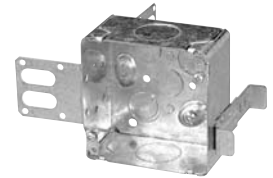

Cat. No.	Volume (Cu. in.)	Features clamps	Knockouts			Pryouts ends
			1/2" ends	1/2" bottom	3/4" ends	
347 Volt Boxes — 2-1/2" Deep — Gangable — 3" x 2-1/4"						
CI1204-SSX-HV	16.0	loomex/BX	2	-	-	-
CI1204-3/4-SSX-HV	16.0	loomex/BX	-	-	2	-
CI1204-LSSAX-HV	16.0	loomex/BX	-	-	-	4
CI1204-SS1X-HV	16.0	loomex/BX	2	-	-	-
Power / Communication Boxes — 2-1/2" Deep — Pre-Ganged — 3" x 2" / gang						
CI4204-KSSX	12.5 / gang	-	4	4	4	-
CI4204-LSSX	12.5 / gang	loomex/BX	2	2	2	4
CI4204-LSSAX	12.5 / gang	loomex/BX	2	2	2	4
CI4204-LSSAX-1	12.5 / gang	loomex/BX	2	2	2	4
CI4304-LSSX	12.5 / gang	loomex/BX	-	-	-	4
CI4304-LSSAX	12.5 / gang	loomex/BX	-	-	-	4

Cat. No.	Description
Support Brackets	
CISSX-6	Support bracket extension for 6" metal stud.

Steel Stud Boxes

4" and 4-11/16" Square Boxes and 4" Octagonal Boxes

IBERVILLE®

BC52151-KSSX

BC52171-KSSX

CI52171-KSSX-1

Cat. No.	Volume (Cu. in.)	Features		Knockouts					Pryouts
		Clamps	Raised Ground Screw	1/2" sides	1/2" bottom	3/4" sides	3/4" bottom	1" sides	sides
4" Square Boxes – 1-1/2" Deep									
BC52151-KSSX	21.0	-	yes	7	4	3	2	-	-
4" Square Boxes – 2-1/8" Deep									
BC52171-KSSX	30.0	-	yes	7	4	3	2	-	-
CI52171-KSSX-1	30.0	-	yes	7	4	3	2	-	-
CI52171-1-SSX-1	30.0	-	yes	-	4	-	2	2	-
4-11/16" Square Boxes – 2-1/8" Deep									
CI72171-KSSX	42.0	-	yes	8	4	4	2	-	-
4" Octagonal Boxes – 1-1/2" Deep									
CI54151-KSSX	15.0	-	yes	2	4	2	2	-	-
BC54151-LSSAX	15.0	loomex/BX	-	-	1	-	-	-	4
4" Octagonal Boxes – 2-1/8" Deep									
CI54171-KSSX	21.0	-	yes	2	4	2	2	-	-
4" Square – 2-1/8" Deep									
BC52171-KSSXHVKIT	33.6	"SSX"	yes	6	-	2	-	-	-