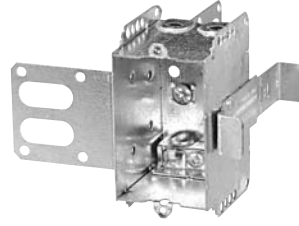

Steel Stud Boxes

Device Boxes

IBERVILLE®

CI3102-LSSAX

CI3102-SSX

CI2104-LSSAX

CI2104-LSSA-2X

CI2104-LSSX

CI2104-LSS1X-1

CI2104-LSS2X-1

CI2104-LSS3X-1

CI2104-LSS-2X

CI2104-LSS-3X

CISSX-6

Technical Specifications

Cat. No.	Volume (Cu. in.)	Features clamps	Knockouts			Pryouts ends
			1/2" ends	1/2" bottom	3/4" ends	
Device Boxes — 2" Deep — Gangable — 3" x 2"						
CI3102-LSSAX	12.0	loomex/BX	-	-	-	4
CI3102-SSX	12.0	-	2	-	-	-
Device Boxes — 2-1/2" Deep — Pre-Ganged — 3" x 2" / Gang						
CI1204-3/4-SSX-HV	16.0	-	-	-	2	-
CI2104-LSSAX	12.5	loomex/BX	-	-	-	4
CI2104-LSSA-2X	25.0	loomex/BX	-	-	-	8
CI2104-LSSA-3X	37.5	loomex/BX	-	-	-	12
CI2104-LSSX	12.5	loomex/BX	-	-	-	4
CI2104-LSS1X-1	12.5	loomex/BX	-	-	-	4
CI2104-LSS2X-1	25.0	loomex/BX	-	-	-	8
CI2104-LSS3X-1	37.5	loomex/BX	-	-	-	12
CI2104-LSS2X	25.0	loomex/BX	-	-	-	8
CI2104-LSS3X	37.5	loomex/BX	-	-	-	12

Cat. No.	Description
Support Brackets	
CISSX-6	Support bracket extension for 6" metal stud.

Steel Stud Boxes

Device Boxes

IBERVILLE®

CI3104-KSSX

BC3104-KSS1X-1

BC3104-LSSAX

BC3104-LSSX

CI3104-LSS1X-1

CI3104-LSSA1X-1

CI1504-LSSAX

CI3004-LSSAX-1

CI3004-LSSX-1

CISSX-6

Technical Specifications

Cat. No.	Volume (Cu. in.)	Features clamps	Knockouts			Pryouts ends
			1/2" ends	1/2" bottom	3/4" ends	
Device Boxes — 2-1/2" Deep — Gangable — 3" x 2"						
CI3104-KSSX	16.0	-	2	2	2	-
BC3104-KSS1X-1	16.0	-	2	2	2	-
BC3104-LSSAX	16.0	loomex/BX	-	-	-	4
BC3104-LSSX	16.0	loomex/BX	-	-	-	4
CI3104-LSS1X-1	16.0	loomex/BX	-	-	-	4
CI3104-LSSA1X-1	16.0	loomex/BX	-	-	-	4
CI3104-SSX	16.0	-	2	2	-	-
Device Boxes — 2-1/2" Deep — Non-Gangable — 3" x 2"						
CI1504-LSSAX	15.0	loomex/BX	-	-	-	4
Device Boxes — 3" Deep — Gangable — 3" x 2"						
CI3004-LSSAX-1	18.0	loomex/BX	-	-	-	4
CI3004-LSSX	18.0	loomex/BX	-	-	-	4
CI3004-LSSX-1	18.0	loomex/BX	-	-	-	4