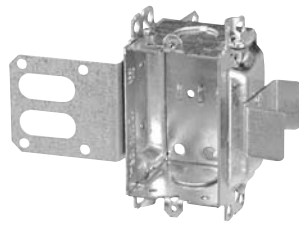

Steel Stud Boxes

Device Boxes

IBERVILLE®

CI3102-LSSAX

CI3102-SSX

CI2104-LSSAX

CI2104-LSSA-2X

CI2104-LSSX

CI2104-LSS1X-1

CI2104-LSS2X-1

CI2104-LSS3X-1

CI2104-LSS-2X

CI2104-LSS-3X

CISSX-6

Technical Specifications

Cat. No.	Volume (Cu. in.)	Features clamps	Knockouts			Pryouts ends
			1/2" ends	1/2" bottom	3/4" ends	
Device Boxes — 2" Deep — Gangable — 3" x 2"						
CI3102-LSSAX	12.0	loomex/BX	-	-	-	4
CI3102-SSX	12.0	-	2	-	-	-
Device Boxes — 2-1/2" Deep — Pre-Ganged — 3" x 2" / Gang						
CI1204-3/4-SSX-HV	16.0	-	-	-	2	-
CI2104-LSSAX	12.5	loomex/BX	-	-	-	4
CI2104-LSSA-2X	25.0	loomex/BX	-	-	-	8
CI2104-LSSA-3X	37.5	loomex/BX	-	-	-	12
CI2104-LSSX	12.5	loomex/BX	-	-	-	4
CI2104-LSS1X-1	12.5	loomex/BX	-	-	-	4
CI2104-LSS2X-1	25.0	loomex/BX	-	-	-	8
CI2104-LSS3X-1	37.5	loomex/BX	-	-	-	12
CI2104-LSS2X	25.0	loomex/BX	-	-	-	8
CI2104-LSS3X	37.5	loomex/BX	-	-	-	12

Cat. No.	Description
Support Brackets	
CISSX-6	Support bracket extension for 6" metal stud.

Steel Stud Boxes

Device Boxes

IBERVILLE®

CI3104-KSSX

BC3104-KSS1X-1

BC3104-LSSAX

BC3104-LSSX

CI3104-LSS1X-1

CI3104-LSSA1X-1

CI1504-LSSAX

CI3004-LSSAX-1

CI3004-LSSX-1

CISSX-6

Technical Specifications

Cat. No.	Volume (Cu. in.)	Features clamps	Knockouts			Pryouts ends
			1/2" ends	1/2" bottom	3/4" ends	
Device Boxes — 2-1/2" Deep — Gangable — 3" x 2"						
CI3104-KSSX	16.0	-	2	2	2	-
BC3104-KSS1X-1	16.0	-	2	2	2	-
BC3104-LSSAX	16.0	loomex/BX	-	-	-	4
BC3104-LSSX	16.0	loomex/BX	-	-	-	4
CI3104-LSS1X-1	16.0	loomex/BX	-	-	-	4
CI3104-LSSA1X-1	16.0	loomex/BX	-	-	-	4
CI3104-SSX	16.0	-	2	2	-	-
Device Boxes — 2-1/2" Deep — Non-Gangable — 3" x 2"						
CI1504-LSSAX	15.0	loomex/BX	-	-	-	4
Device Boxes — 3" Deep — Gangable — 3" x 2"						
CI3004-LSSAX-1	18.0	loomex/BX	-	-	-	4
CI3004-LSSX	18.0	loomex/BX	-	-	-	4
CI3004-LSSX-1	18.0	loomex/BX	-	-	-	4