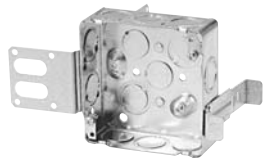

Steel Stud Boxes

4" and 4-11/16" Square Boxes and 4" Octagonal Boxes

IBERVILLE®

BC52151-KSSX