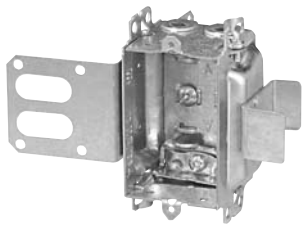

Steel Stud Boxes

Device Boxes

IBERVILLE®

CI3102-LSSAX

CI3102-SSX

CI2104-LSSAX

CI2104-LSSA-2X

CI2104-LSSX

CI2104-LSS1X-1

CI2104-LSS2X-1

CI2104-LSS3X-1

CI2104-LSS-2X

CI2104-LSS-3X

CISSX-6

Technical Specifications

Cat. No.	Volume (Cu. in.)	Features clamps	Knockouts			Pryouts ends
			1/2" ends	1/2" bottom	3/4" ends	
Device Boxes — 2" Deep — Gangable — 3" x 2"						
CI3102-LSSAX	12.0	loomex/BX	-	-	-	4
CI3102-SSX	12.0	-	2	-	-	-
Device Boxes — 2-1/2" Deep — Pre-Ganged — 3" x 2" / Gang						
CI1204-3/4-SSX-HV	16.0	-	-	-	2	-
CI2104-LSSAX	12.5	loomex/BX	-	-	-	4
CI2104-LSSA-2X	25.0	loomex/BX	-	-	-	8
CI2104-LSSA-3X	37.5	loomex/BX	-	-	-	12
CI2104-LSSX	12.5	loomex/BX	-	-	-	4
CI2104-LSS1X-1	12.5	loomex/BX	-	-	-	4
CI2104-LSS2X-1	25.0	loomex/BX	-	-	-	8
CI2104-LSS3X-1	37.5	loomex/BX	-	-	-	12
CI2104-LSS2X	25.0	loomex/BX	-	-	-	8
CI2104-LSS3X	37.5	loomex/BX	-	-	-	12

Cat. No.	Description
Support Brackets	
CISSX-6	Support bracket extension for 6" metal stud.

Steel Stud Boxes

Device Boxes

IBERVILLE®

CI3104-KSSX

BC3104-KSS1X-1

BC3104-LSSAX

BC3104-LSSX

CI3104-LSS1X-1

CI3104-LSSA1X-1

CI1504-LSSAX

CI3004-LSSAX-1

CI3004-LSSX-1

CISSX-6

Technical Specifications

Cat. No.	Volume (Cu. in.)	Features clamps	Knockouts			Pryouts ends
			1/2" ends	1/2" bottom	3/4" ends	
Device Boxes — 2-1/2" Deep — Gangable — 3" x 2"						
CI3104-KSSX	16.0	-	2	2	2	-
BC3104-KSS1X-1	16.0	-	2	2	2	-
BC3104-LSSAX	16.0	loomex/BX	-	-	-	4
BC3104-LSSX	16.0	loomex/BX	-	-	-	4
CI3104-LSS1X-1	16.0	loomex/BX	-	-	-	4
CI3104-LSSA1X-1	16.0	loomex/BX	-	-	-	4
CI3104-SSX	16.0	-	2	2	-	-
Device Boxes — 2-1/2" Deep — Non-Gangable — 3" x 2"						
CI1504-LSSAX	15.0	loomex/BX	-	-	-	4
Device Boxes — 3" Deep — Gangable — 3" x 2"						
CI3004-LSSAX-1	18.0	loomex/BX	-	-	-	4
CI3004-LSSX	18.0	loomex/BX	-	-	-	4
CI3004-LSSX-1	18.0	loomex/BX	-	-	-	4