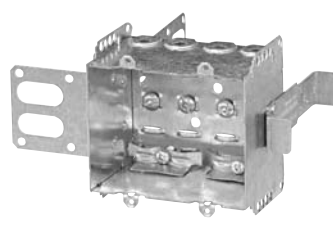

Steel Stud Boxes

Device Boxes

IBERVILLE®

CI3102-LSSAX

CI3102-SSX

CI2104-LSSAX

CI2104-LSSA-2X

CI2104-LSSX

CI2104-LSS1X-1

CI2104-LSS2X-1

CI2104-LSS3X-1

CI2104-LSS-2X

CI2104-LSS-3X

CISSX-6

Technical Specifications

Cat. No.	Volume (Cu. in.)	Features clamps	Knockouts			Pryouts ends
			1/2" ends	1/2" bottom	3/4" ends	
Device Boxes — 2" Deep — Gangable — 3" x 2"						
CI3102-LSSAX	12.0	loomex/BX	-	-	-	4
CI3102-SSX	12.0	-	2	-	-	-
Device Boxes — 2-1/2" Deep — Pre-Ganged — 3" x 2" / Gang						
CI1204-3/4-SSX-HV	16.0	-	-	-	2	-
CI2104-LSSAX	12.5	loomex/BX	-	-	-	4
CI2104-LSSA-2X	25.0	loomex/BX	-	-	-	8
CI2104-LSSA-3X	37.5	loomex/BX	-	-	-	12
CI2104-LSSX	12.5	loomex/BX	-	-	-	4
CI2104-LSS1X-1	12.5	loomex/BX	-	-	-	4
CI2104-LSS2X-1	25.0	loomex/BX	-	-	-	8
CI2104-LSS3X-1	37.5	loomex/BX	-	-	-	12
CI2104-LSS2X	25.0	loomex/BX	-	-	-	8
CI2104-LSS3X	37.5	loomex/BX	-	-	-	12

Cat. No.	Description
Support Brackets	
CISSX-6	Support bracket extension for 6" metal stud.

Steel Stud Boxes

Device Boxes

IBERVILLE®

CI3104-KSSX

BC3104-KSS1X-1

BC3104-LSSAX

BC3104-LSSX

CI3104-LSS1X-1

CI3104-LSSA1X-1

CI1504-LSSAX

CI3004-LSSAX-1

CI3004-LSSX-1

CISSX-6

Technical Specifications

Cat. No.	Volume (Cu. in.)	Features clamps	Knockouts			Pryouts ends
			1/2" ends	1/2" bottom	3/4" ends	
Device Boxes — 2-1/2" Deep — Gangable — 3" x 2"						
CI3104-KSSX	16.0	-	2	2	2	-
BC3104-KSS1X-1	16.0	-	2	2	2	-
BC3104-LSSAX	16.0	loomex/BX	-	-	-	4
BC3104-LSSX	16.0	loomex/BX	-	-	-	4
CI3104-LSS1X-1	16.0	loomex/BX	-	-	-	4
CI3104-LSSA1X-1	16.0	loomex/BX	-	-	-	4
CI3104-SSX	16.0	-	2	2	-	-
Device Boxes — 2-1/2" Deep — Non-Gangable — 3" x 2"						
CI1504-LSSAX	15.0	loomex/BX	-	-	-	4
Device Boxes — 3" Deep — Gangable — 3" x 2"						
CI3004-LSSAX-1	18.0	loomex/BX	-	-	-	4
CI3004-LSSX	18.0	loomex/BX	-	-	-	4
CI3004-LSSX-1	18.0	loomex/BX	-	-	-	4