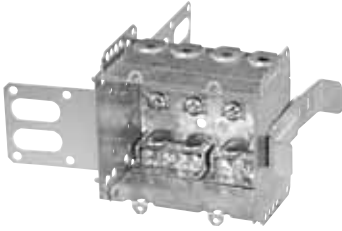

Steel Stud Boxes

Device Boxes

IBERVILLE®

CI3102-LSSAX

CI3102-SSX

CI1204-3/4-SSX-HV

CI2104-LSSAX

CI2104-LSSA-2X

Cat. No.	Capacity (Cu. in.)	Width (in.)	Features clamps	Knockouts			Pryouts ends
				1/2" ends	1/2" bottom	3/4" ends	
Device Boxes — 2" Deep — Gangable — 3" High							
CI3102-LSSAX	12.0	2	loomex/BX	-	-	-	4
CI3102-SSX	12.0	2	-	2	-	-	-
Device Boxes — 2-1/2" Deep — Pre-Ganged — 3" High							
CI1204-3/4-SSX-HV	16.0	2	-	-	-	2	-
CI2104-LSSAX	12.5	2	loomex/BX	-	-	-	4
CI2104-LSSA-2X	25.0	3-3/4	loomex/BX	-	-	-	8
CI2104-LSSA-3X	37.5	5-1/2	loomex/BX	-	-	-	12
CI2104-LSSX	12.5	2	loomex/BX	-	-	-	4
CI2104-LSS1X-1	12.5	2	loomex/BX	-	-	-	4
CI2104-LSS2X-1	25.0	3-3/4	loomex/BX	-	-	-	8
CI2104-LSS3X-1	37.5	5-1/2	loomex/BX	-	-	-	12
CI2104-LSS2X	25.0	3-3/4	loomex/BX	-	-	-	8
CI2104-LSS3X	37.5	5-1/2	loomex/BX	-	-	-	12

Cat. No.	Description
Support Brackets	
CISSX-6	Support bracket extension for 6" metal stud.

Steel Stud Boxes

Device Boxes

IBERVILLE®

CI3104-KSSX

BC3104-KSS1X-1

BC3104-LSSAX

BC3104-LSSX

CI3104-LSS1X-1

CI3104-LSSA1X-1

CI1504-LSSAX

CI3004-LSSAX-1

CI3004-LSSX-1

CISSX-6

Technical Specifications

Cat. No.	Volume (Cu. in.)	Features clamps	Knockouts			Pryouts ends
			1/2" ends	1/2" bottom	3/4" ends	
Device Boxes — 2-1/2" Deep — Gangable — 3" x 2"						
CI3104-KSSX	16.0	-	2	2	2	-
BC3104-KSS1X-1	16.0	-	2	2	2	-
BC3104-LSSAX	16.0	loomex/BX	-	-	-	4
BC3104-LSSX	16.0	loomex/BX	-	-	-	4
CI3104-LSS1X-1	16.0	loomex/BX	-	-	-	4
CI3104-LSSA1X-1	16.0	loomex/BX	-	-	-	4
CI3104-SSX	16.0	-	2	2	-	-
Device Boxes — 2-1/2" Deep — Non-Gangable — 3" x 2"						
CI1504-LSSAX	15.0	loomex/BX	-	-	-	4
Device Boxes — 3" Deep — Gangable — 3" x 2"						
CI3004-LSSAX-1	18.0	loomex/BX	-	-	-	4
CI3004-LSSX	18.0	loomex/BX	-	-	-	4
CI3004-LSSX-1	18.0	loomex/BX	-	-	-	4