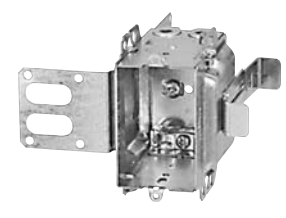

CI2104-LSS1X-1

CI2104-LSS2X-1

CI2104-LSS3X-1

CI2104-LSS-2X

CI2104-LSS-3X

CISSX-6

Technical Specifications

Cat. No.	Volume (Cu. in.)	Features clamps	Knockouts			Pryouts ends
			1/2" ends	1/2" bottom	3/4" ends	
Device Boxes — 2" Deep — Gangable — 3" x 2"						
CI3102-LSSAX	12.0	loomex/BX	-	-	-	4
CI3102-SSX	12.0	-	2	-	-	-
Device Boxes — 2-1/2" Deep — Pre-Ganged — 3" x 2" / Gang						
CI1204-3/4-SSX-HV	16.0	-	-	-	2	-
CI2104-LSSAX	12.5	loomex/BX	-	-	-	4
CI2104-LSSA-2X	25.0	loomex/BX	-	-	-	8
CI2104-LSSA-3X	37.5	loomex/BX	-	-	-	12
CI2104-LSSX	12.5	loomex/BX	-	-	-	4
CI2104-LSS1X-1	12.5	loomex/BX	-	-	-	4
CI2104-LSS2X-1	25.0	loomex/BX	-	-	-	8
CI2104-LSS3X-1	37.5	loomex/BX	-	-	-	12
CI2104-LSS2X	25.0	loomex/BX	-	-	-	8
CI2104-LSS3X	37.5	loomex/BX	-	-	-	12

Cat. No.	Description
Support Brackets	
CISSX-6	Support bracket extension for 6" metal stud.

Steel Stud Boxes

Device Boxes

IBERVILLE®

CI3104-KSSX

BC3104-KSS1X-1

BC3104-LSSAX

BC3104-LSSX

CI3104-LSS1X-1

CI3104-LSSA1X-1

CI1504-LSSAX

CI3004-LSSAX-1

CI3004-LSSX-1

CISSX-6

Technical Specifications

Cat. No.	Volume (Cu. in.)	Features clamps	Knockouts			Pryouts ends
			1/2" ends	1/2" bottom	3/4" ends	
Device Boxes — 2-1/2" Deep — Gangable — 3" x 2"						
CI3104-KSSX	16.0	-	2	2	2	-
BC3104-KSS1X-1	16.0	-	2	2	2	-
BC3104-LSSAX	16.0	loomex/BX	-	-	-	4
BC3104-LSSX	16.0	loomex/BX	-	-	-	4
CI3104-LSS1X-1	16.0	loomex/BX	-	-	-	4
CI3104-LSSA1X-1	16.0	loomex/BX	-	-	-	4
CI3104-SSX	16.0	-	2	2	-	-
Device Boxes — 2-1/2" Deep — Non-Gangable — 3" x 2"						
CI1504-LSSAX	15.0	loomex/BX	-	-	-	4
Device Boxes — 3" Deep — Gangable — 3" x 2"						
CI3004-LSSAX-1	18.0	loomex/BX	-	-	-	4
CI3004-LSSX	18.0	loomex/BX	-	-	-	4
CI3004-LSSX-1	18.0	loomex/BX	-	-	-	4

Cat. No.	Description
Support Brackets	
CISSX-6	Support bracket extension for 6" metal stud.

Steel Stud Boxes

347 Volt Boxes and Power Communication Boxes

IBERVILLE®

CI1204-LSSAX-HV

CI4204-KSSX

CI4204-LSSX

CI4204-LSSAX