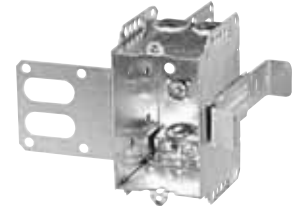

Steel Stud Boxes

Device Boxes

IBERVILLE®

CI3102-LSSAX

CI3102-SSX

CI1204-3/4-SSX-HV

CI2104-LSSAX

CI2104-LSSA-2X

Cat. No.	Capacity (Cu. in.)	Width (in.)	Features clamps	Knockouts			Pryouts ends
				1/2" ends	1/2" bottom	3/4" ends	
Device Boxes — 2" Deep — Gangable — 3" High							
CI3102-LSSAX	12.0	2	loomex/BX	-	-	-	4
CI3102-SSX	12.0	2	-	2	-	-	-
Device Boxes — 2-1/2" Deep — Pre-Ganged — 3" High							
CI1204-3/4-SSX-HV	16.0	2	-	-	-	2	-
CI2104-LSSAX	12.5	2	loomex/BX	-	-	-	4
CI2104-LSSA-2X	25.0	3-3/4	loomex/BX	-	-	-	8
CI2104-LSSA-3X	37.5	5-1/2	loomex/BX	-	-	-	12
CI2104-LSSX	12.5	2	loomex/BX	-	-	-	4
CI2104-LSS1X-1	12.5	2	loomex/BX	-	-	-	4
CI2104-LSS2X-1	25.0	3-3/4	loomex/BX	-	-	-	8
CI2104-LSS3X-1	37.5	5-1/2	loomex/BX	-	-	-	12
CI2104-LSS2X	25.0	3-3/4	loomex/BX	-	-	-	8
CI2104-LSS3X	37.5	5-1/2	loomex/BX	-	-	-	12

Cat. No.	Description
Support Brackets	
CISSX-6	Support bracket extension for 6" metal stud.

Steel Stud Boxes

Device Boxes

IBERVILLE®

CI3104-KSSX

BC3104-KSS1X-1

BC3104-LSSAX

BC3104-LSSX

CI3104-LSS1X-1

CI3104-LSSA1X-1

CI1504-LSSAX

CI3004-LSSAX-1

CI3004-LSSX-1

CISSX-6

Technical Specifications

Cat. No.	Volume (Cu. in.)	Features clamps	Knockouts			Pryouts ends
			1/2" ends	1/2" bottom	3/4" ends	
Device Boxes — 2-1/2" Deep — Gangable — 3" x 2"						
CI3104-KSSX	16.0	-	2	2	2	-
BC3104-KSS1X-1	16.0	-	2	2	2	-
BC3104-LSSAX	16.0	loomex/BX	-	-	-	4
BC3104-LSSX	16.0	loomex/BX	-	-	-	4
CI3104-LSS1X-1	16.0	loomex/BX	-	-	-	4
CI3104-LSSA1X-1	16.0	loomex/BX	-	-	-	4
CI3104-SSX	16.0	-	2	2	-	-
Device Boxes — 2-1/2" Deep — Non-Gangable — 3" x 2"						
CI1504-LSSAX	15.0	loomex/BX	-	-	-	4
Device Boxes — 3" Deep — Gangable — 3" x 2"						
CI3004-LSSAX-1	18.0	loomex/BX	-	-	-	4
CI3004-LSSX	18.0	loomex/BX	-	-	-	4
CI3004-LSSX-1	18.0	loomex/BX	-	-	-	4