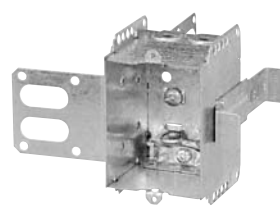

CI2104-LSS1X-1

CI2104-LSS2X-1

CI2104-LSS3X-1

CI2104-LSS-2X

CI2104-LSS-3X

CISSX-6

Technical Specifications

Cat. No.	Volume (Cu. in.)	Features clamps	Knockouts			Pryouts ends
			1/2" ends	1/2" bottom	3/4" ends	
Device Boxes — 2" Deep — Gangable — 3" x 2"						
CI3102-LSSAX	12.0	loomex/BX	-	-	-	4
CI3102-SSX	12.0	-	2	-	-	-
Device Boxes — 2-1/2" Deep — Pre-Ganged — 3" x 2" / Gang						
CI1204-3/4-SSX-HV	16.0	-	-	-	2	-
CI2104-LSSAX	12.5	loomex/BX	-	-	-	4
CI2104-LSSA-2X	25.0	loomex/BX	-	-	-	8
CI2104-LSSA-3X	37.5	loomex/BX	-	-	-	12
CI2104-LSSX	12.5	loomex/BX	-	-	-	4
CI2104-LSS1X-1	12.5	loomex/BX	-	-	-	4
CI2104-LSS2X-1	25.0	loomex/BX	-	-	-	8
CI2104-LSS3X-1	37.5	loomex/BX	-	-	-	12
CI2104-LSS2X	25.0	loomex/BX	-	-	-	8
CI2104-LSS3X	37.5	loomex/BX	-	-	-	12

Cat. No.	Description
Support Brackets	
CISSX-6	Support bracket extension for 6" metal stud.

Steel Stud Boxes

Device Boxes

IBERVILLE®

CI3104-KSSX

BC3104-KSS1X-1

BC3104-LSSAX

BC3104-LSSX

CI3104-LSS1X-1

CI3104-LSSA1X-1

CI1504-LSSAX

CI3004-LSSAX-1

CI3004-LSSX-1

CISSX-6

Technical Specifications

Cat. No.	Volume (Cu. in.)	Features clamps	Knockouts			Pryouts ends
			1/2" ends	1/2" bottom	3/4" ends	
Device Boxes — 2-1/2" Deep — Gangable — 3" x 2"						
CI3104-KSSX	16.0	-	2	2	2	-
BC3104-KSS1X-1	16.0	-	2	2	2	-
BC3104-LSSAX	16.0	loomex/BX	-	-	-	4
BC3104-LSSX	16.0	loomex/BX	-	-	-	4
CI3104-LSS1X-1	16.0	loomex/BX	-	-	-	4
CI3104-LSSA1X-1	16.0	loomex/BX	-	-	-	4
CI3104-SSX	16.0	-	2	2	-	-
Device Boxes — 2-1/2" Deep — Non-Gangable — 3" x 2"						
CI1504-LSSAX	15.0	loomex/BX	-	-	-	4
Device Boxes — 3" Deep — Gangable — 3" x 2"						
CI3004-LSSAX-1	18.0	loomex/BX	-	-	-	4
CI3004-LSSX	18.0	loomex/BX	-	-	-	4
CI3004-LSSX-1	18.0	loomex/BX	-	-	-	4

Cat. No.	Description
Support Brackets	
CISSX-6	Support bracket extension for 6" metal stud.

Steel Stud Boxes

347 Volt Boxes and Power Communication Boxes

IBERVILLE®

CI1204-LSSAX-HV

CI4204-KSSX

CI4204-LSSX

CI4204-LSSAX