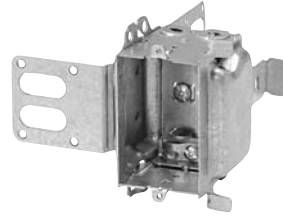

Steel Stud Boxes

Device Boxes

IBERVILLE®

CI3102-LSSAX

CI3102-SSX

CI2104-LSSAX

CI2104-LSSA-2X

CI2104-LSSX

CI2104-LSS1X-1

CI2104-LSS2X-1

CI2104-LSS3X-1

CI2104-LSS-2X

CI2104-LSS-3X

CISSX-6

Technical Specifications

Cat. No.	Volume (Cu. in.)	Features clamps	Knockouts			Pryouts ends
			1/2" ends	1/2" bottom	3/4" ends	
Device Boxes — 2" Deep — Gangable — 3" x 2"						
CI3102-LSSAX	12.0	loomex/BX	-	-	-	4
CI3102-SSX	12.0	-	2	-	-	-
Device Boxes — 2-1/2" Deep — Pre-Ganged — 3" x 2" / Gang						
CI1204-3/4-SSX-HV	16.0	-	-	-	2	-
CI2104-LSSAX	12.5	loomex/BX	-	-	-	4
CI2104-LSSA-2X	25.0	loomex/BX	-	-	-	8
CI2104-LSSA-3X	37.5	loomex/BX	-	-	-	12
CI2104-LSSX	12.5	loomex/BX	-	-	-	4
CI2104-LSS1X-1	12.5	loomex/BX	-	-	-	4
CI2104-LSS2X-1	25.0	loomex/BX	-	-	-	8
CI2104-LSS3X-1	37.5	loomex/BX	-	-	-	12
CI2104-LSS2X	25.0	loomex/BX	-	-	-	8
CI2104-LSS3X	37.5	loomex/BX	-	-	-	12

Cat. No.	Description
Support Brackets	
CISSX-6	Support bracket extension for 6" metal stud.

Steel Stud Boxes

Device Boxes

IBERVILLE®

CI3104-KSSX

BC3104-KSS1X-1

BC3104-LSSAX

BC3104-LSSX

CI3104-LSS1X-1

CI3104-LSSA1X-1

CI1504-LSSAX

CI3004-LSSAX-1

CI3004-LSSX-1

CISSX-6

Technical Specifications

Cat. No.	Volume (Cu. in.)	Features clamps	Knockouts			Pryouts ends
			1/2" ends	1/2" bottom	3/4" ends	
Device Boxes — 2-1/2" Deep — Gangable — 3" x 2"						
CI3104-KSSX	16.0	-	2	2	2	-
BC3104-KSS1X-1	16.0	-	2	2	2	-
BC3104-LSSAX	16.0	loomex/BX	-	-	-	4
BC3104-LSSX	16.0	loomex/BX	-	-	-	4
CI3104-LSS1X-1	16.0	loomex/BX	-	-	-	4
CI3104-LSSA1X-1	16.0	loomex/BX	-	-	-	4
CI3104-SSX	16.0	-	2	2	-	-
Device Boxes — 2-1/2" Deep — Non-Gangable — 3" x 2"						
CI1504-LSSAX	15.0	loomex/BX	-	-	-	4
Device Boxes — 3" Deep — Gangable — 3" x 2"						
CI3004-LSSAX-1	18.0	loomex/BX	-	-	-	4
CI3004-LSSX	18.0	loomex/BX	-	-	-	4
CI3004-LSSX-1	18.0	loomex/BX	-	-	-	4