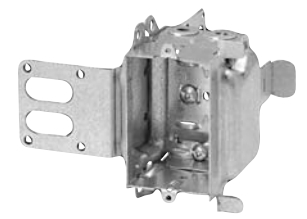

Cat. No.	Capacity (Cu. in.)	Width (in.)	Features clamps	Knockouts			Pryouts ends
				1/2" ends	1/2" bottom	3/4" ends	
Device Boxes — 2" Deep — Gangable — 3" High							
CI3102-LSSAX	12.0	2	loomex/BX	-	-	-	4
CI3102-SSX	12.0	2	-	2	-	-	-
Device Boxes — 2-1/2" Deep — Pre-Ganged — 3" High							
CI1204-3/4-SSX-HV	16.0	2	-	-	-	2	-
CI2104-LSSAX	12.5	2	loomex/BX	-	-	-	4
CI2104-LSSA-2X	25.0	3-3/4	loomex/BX	-	-	-	8
CI2104-LSSA-3X	37.5	5-1/2	loomex/BX	-	-	-	12
CI2104-LSSX	12.5	2	loomex/BX	-	-	-	4
CI2104-LSS1X-1	12.5	2	loomex/BX	-	-	-	4
CI2104-LSS2X-1	25.0	3-3/4	loomex/BX	-	-	-	8
CI2104-LSS3X-1	37.5	5-1/2	loomex/BX	-	-	-	12
CI2104-LSS2X	25.0	3-3/4	loomex/BX	-	-	-	8
CI2104-LSS3X	37.5	5-1/2	loomex/BX	-	-	-	12

Cat. No.	Description
Support Brackets	
CISSX-6	Support bracket extension for 6" metal stud.

Steel Stud Boxes

Device Boxes

IBERVILLE®

CI3104-KSSX

BC3104-KSS1X-1

BC3104-LSSAX

BC3104-LSSX

CI3104-LSS1X-1

CI3104-LSSA1X-1

CI1504-LSSAX

CI3004-LSSAX-1

CI3004-LSSX-1

CISSX-6

Technical Specifications

Cat. No.	Volume (Cu. in.)	Features clamps	Knockouts			Pryouts ends
			1/2" ends	1/2" bottom	3/4" ends	
Device Boxes — 2-1/2" Deep — Gangable — 3" x 2"						
CI3104-KSSX	16.0	-	2	2	2	-
BC3104-KSS1X-1	16.0	-	2	2	2	-
BC3104-LSSAX	16.0	loomex/BX	-	-	-	4
BC3104-LSSX	16.0	loomex/BX	-	-	-	4
CI3104-LSS1X-1	16.0	loomex/BX	-	-	-	4
CI3104-LSSA1X-1	16.0	loomex/BX	-	-	-	4
CI3104-SSX	16.0	-	2	2	-	-
Device Boxes — 2-1/2" Deep — Non-Gangable — 3" x 2"						
CI1504-LSSAX	15.0	loomex/BX	-	-	-	4
Device Boxes — 3" Deep — Gangable — 3" x 2"						
CI3004-LSSAX-1	18.0	loomex/BX	-	-	-	4
CI3004-LSSX	18.0	loomex/BX	-	-	-	4
CI3004-LSSX-1	18.0	loomex/BX	-	-	-	4

Cat. No.	Description
Support Brackets	
CISSX-6	Support bracket extension for 6" metal stud.

Steel Stud Boxes

347 Volt Boxes and Power Communication Boxes

IBERVILLE®

CI1204-3/4-SSX-HV

CI1204-LSSAX-HV

CI4204-KSSX