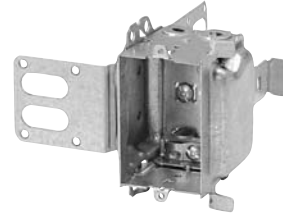

Cat. No.	Capacity (Cu. in.)	Width (in.)	Features clamps	Knockouts			Pryouts ends
				1/2" ends	1/2" bottom	3/4" ends	
Device Boxes — 2" Deep — Gangable — 3" High							
CI3102-LSSAX	12.0	2	loomex/BX	-	-	-	4
CI3102-SSX	12.0	2	-	2	-	-	-
Device Boxes — 2-1/2" Deep — Pre-Ganged — 3" High							
CI1204-3/4-SSX-HV	16.0	2	-	-	-	2	-
CI2104-LSSAX	12.5	2	loomex/BX	-	-	-	4
CI2104-LSSA-2X	25.0	3-3/4	loomex/BX	-	-	-	8
CI2104-LSSA-3X	37.5	5-1/2	loomex/BX	-	-	-	12
CI2104-LSSX	12.5	2	loomex/BX	-	-	-	4
CI2104-LSS1X-1	12.5	2	loomex/BX	-	-	-	4
CI2104-LSS2X-1	25.0	3-3/4	loomex/BX	-	-	-	8
CI2104-LSS3X-1	37.5	5-1/2	loomex/BX	-	-	-	12
CI2104-LSS2X	25.0	3-3/4	loomex/BX	-	-	-	8
CI2104-LSS3X	37.5	5-1/2	loomex/BX	-	-	-	12

Cat. No.	Description
Support Brackets	
CISSX-6	Support bracket extension for 6" metal stud.

Steel Stud Boxes

Device Boxes

IBERVILLE®

CI3104-KSSX

BC3104-KSS1X-1

BC3104-LSSAX

BC3104-LSSX

CI3104-LSS1X-1

CI3104-LSSA1X-1

CI1504-LSSAX

CI3004-LSSAX-1

CI3004-LSSX-1

CISSX-6

Technical Specifications

Cat. No.	Volume (Cu. in.)	Features clamps	Knockouts			Pryouts ends
			1/2" ends	1/2" bottom	3/4" ends	
Device Boxes — 2-1/2" Deep — Gangable — 3" x 2"						
CI3104-KSSX	16.0	-	2	2	2	-
BC3104-KSS1X-1	16.0	-	2	2	2	-
BC3104-LSSAX	16.0	loomex/BX	-	-	-	4
BC3104-LSSX	16.0	loomex/BX	-	-	-	4
CI3104-LSS1X-1	16.0	loomex/BX	-	-	-	4
CI3104-LSSA1X-1	16.0	loomex/BX	-	-	-	4
CI3104-SSX	16.0	-	2	2	-	-
Device Boxes — 2-1/2" Deep — Non-Gangable — 3" x 2"						
CI1504-LSSAX	15.0	loomex/BX	-	-	-	4
Device Boxes — 3" Deep — Gangable — 3" x 2"						
CI3004-LSSAX-1	18.0	loomex/BX	-	-	-	4
CI3004-LSSX	18.0	loomex/BX	-	-	-	4
CI3004-LSSX-1	18.0	loomex/BX	-	-	-	4

Cat. No.	Description
Support Brackets	
CISSX-6	Support bracket extension for 6" metal stud.

Steel Stud Boxes

347 Volt Boxes and Power Communication Boxes

IBERVILLE®

CI1204-3/4-SSX-HV

CI1204-LSSAX-HV

CI4204-KSSX