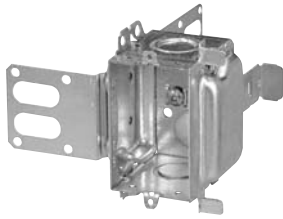

Steel Stud Boxes

Device Boxes

IBERVILLE®

CI3102-LSSAX

CI3102-SSX

CI1204-3/4-SSX-HV

CI2104-LSSAX

CI2104-LSSA-2X

Cat. No.	Capacity (Cu. in.)	Width (in.)	Features clamps	Knockouts			Pryouts ends
				1/2" ends	1/2" bottom	3/4" ends	
Device Boxes — 2" Deep — Gangable — 3" High							
CI3102-LSSAX	12.0	2	loomex/BX	-	-	-	4
CI3102-SSX	12.0	2	-	2	-	-	-
Device Boxes — 2-1/2" Deep — Pre-Ganged — 3" High							
CI1204-3/4-SSX-HV	16.0	2	-	-	-	2	-
CI2104-LSSAX	12.5	2	loomex/BX	-	-	-	4
CI2104-LSSA-2X	25.0	3-3/4	loomex/BX	-	-	-	8
CI2104-LSSA-3X	37.5	5-1/2	loomex/BX	-	-	-	12
CI2104-LSSX	12.5	2	loomex/BX	-	-	-	4
CI2104-LSS1X-1	12.5	2	loomex/BX	-	-	-	4
CI2104-LSS2X-1	25.0	3-3/4	loomex/BX	-	-	-	8
CI2104-LSS3X-1	37.5	5-1/2	loomex/BX	-	-	-	12
CI2104-LSS2X	25.0	3-3/4	loomex/BX	-	-	-	8
CI2104-LSS3X	37.5	5-1/2	loomex/BX	-	-	-	12

Cat. No.	Description
Support Brackets	
CISSX-6	Support bracket extension for 6" metal stud.

Steel Stud Boxes

Device Boxes

IBERVILLE®

CI3104-KSSX

BC3104-KSS1X-1

BC3104-LSSAX

BC3104-LSSX

CI3104-LSS1X-1

CI3104-LSSA1X-1

CI1504-LSSAX

CI3004-LSSAX-1

CI3004-LSSX-1

CISSX-6

Technical Specifications

Cat. No.	Volume (Cu. in.)	Features clamps	Knockouts			Pryouts ends
			1/2" ends	1/2" bottom	3/4" ends	
Device Boxes — 2-1/2" Deep — Gangable — 3" x 2"						
CI3104-KSSX	16.0	-	2	2	2	-
BC3104-KSS1X-1	16.0	-	2	2	2	-
BC3104-LSSAX	16.0	loomex/BX	-	-	-	4
BC3104-LSSX	16.0	loomex/BX	-	-	-	4
CI3104-LSS1X-1	16.0	loomex/BX	-	-	-	4
CI3104-LSSA1X-1	16.0	loomex/BX	-	-	-	4
CI3104-SSX	16.0	-	2	2	-	-
Device Boxes — 2-1/2" Deep — Non-Gangable — 3" x 2"						
CI1504-LSSAX	15.0	loomex/BX	-	-	-	4
Device Boxes — 3" Deep — Gangable — 3" x 2"						
CI3004-LSSAX-1	18.0	loomex/BX	-	-	-	4
CI3004-LSSX	18.0	loomex/BX	-	-	-	4
CI3004-LSSX-1	18.0	loomex/BX	-	-	-	4