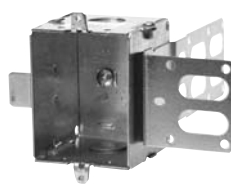

Cat. No.	Description
Support Brackets	
CISSX-6	Support bracket extension for 6" metal stud.

Steel Stud Boxes

Device Boxes

IBERVILLE®

CI3104-KSSX

BC3104-KSS1X-1

BC3104-LSSAX

BC3104-LSSX

CI3104-LSS1X-1

CI3104-LSSA1X-1

CI1504-LSSAX

CI3004-LSSAX-1

CI3004-LSSX-1

CISSX-6

Technical Specifications

Cat. No.	Volume (Cu. in.)	Features clamps	Knockouts			Pryouts ends
			1/2" ends	1/2" bottom	3/4" ends	
Device Boxes — 2-1/2" Deep — Gangable — 3" x 2"						
CI3104-KSSX	16.0	-	2	2	2	-
BC3104-KSS1X-1	16.0	-	2	2	2	-
BC3104-LSSAX	16.0	loomex/BX	-	-	-	4
BC3104-LSSX	16.0	loomex/BX	-	-	-	4
CI3104-LSS1X-1	16.0	loomex/BX	-	-	-	4
CI3104-LSSA1X-1	16.0	loomex/BX	-	-	-	4
CI3104-SSX	16.0	-	2	2	-	-
Device Boxes — 2-1/2" Deep — Non-Gangable — 3" x 2"						
CI1504-LSSAX	15.0	loomex/BX	-	-	-	4
Device Boxes — 3" Deep — Gangable — 3" x 2"						
CI3004-LSSAX-1	18.0	loomex/BX	-	-	-	4
CI3004-LSSX	18.0	loomex/BX	-	-	-	4
CI3004-LSSX-1	18.0	loomex/BX	-	-	-	4

Cat. No.	Description
Support Brackets	
CISSX-6	Support bracket extension for 6" metal stud.

Steel Stud Boxes

347 Volt Boxes and Power Communication Boxes

IBERVILLE®

CI1204-LSSAX-HV

CI4204-KSSX

CI4204-LSSX

CI4204-LSSAX

CI4304-LSSX

CI4304-LSSAX

CI1204-SSX-HV

CI1204-SS1X-HV

CISSX-6

Technical Specifications

Cat. No.	Volume (Cu. in.)	Features clamps	Knockouts			Pryouts ends
			1/2" ends	1/2" bottom	3/4" ends	
347 Volt Boxes — 2-1/2" Deep — Gangable — 3" x 2-1/4"						
CI1204-SSX-HV	16.0	loomex/BX	2	-	-	-
CI1204-3/4-SSX-HV	16.0	loomex/BX	-	-	2	-
CI1204-LSSAX-HV	16.0	loomex/BX	-	-	-	4
CI1204-SS1X-HV	16.0	loomex/BX	2	-	-	-
Power / Communication Boxes — 2-1/2" Deep — Pre-Ganged — 3" x 2" / gang						
CI4204-KSSX	12.5 / gang	-	4	4	4	-
CI4204-LSSX	12.5 / gang	loomex/BX	2	2	2	4
CI4204-LSSAX	12.5 / gang	loomex/BX	2	2	2	4
CI4204-LSSAX-1	12.5 / gang	loomex/BX	2	2	2	4
CI4304-LSSX	12.5 / gang	loomex/BX	-	-	-	4
CI4304-LSSAX	12.5 / gang	loomex/BX	-	-	-	4