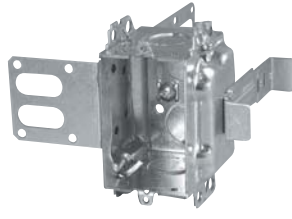

Steel Stud Boxes

Device Boxes

IBERVILLE®

CI3102-LSSAX

CI3102-SSX

CI2104-LSSAX

CI2104-LSSA-2X

CI2104-LSSX

CI2104-LSS1X-1

CI2104-LSS2X-1

CI2104-LSS3X-1

CI2104-LSS-2X

CI2104-LSS-3X

CISSX-6

Technical Specifications

Cat. No.	Volume (Cu. in.)	Features clamps	Knockouts			Pryouts ends
			1/2" ends	1/2" bottom	3/4" ends	
Device Boxes — 2" Deep — Gangable — 3" x 2"						
CI3102-LSSAX	12.0	loomex/BX	-	-	-	4
CI3102-SSX	12.0	-	2	-	-	-
Device Boxes — 2-1/2" Deep — Pre-Ganged — 3" x 2" / Gang						
CI1204-3/4-SSX-HV	16.0	-	-	-	2	-
CI2104-LSSAX	12.5	loomex/BX	-	-	-	4
CI2104-LSSA-2X	25.0	loomex/BX	-	-	-	8
CI2104-LSSA-3X	37.5	loomex/BX	-	-	-	12
CI2104-LSSX	12.5	loomex/BX	-	-	-	4
CI2104-LSS1X-1	12.5	loomex/BX	-	-	-	4
CI2104-LSS2X-1	25.0	loomex/BX	-	-	-	8
CI2104-LSS3X-1	37.5	loomex/BX	-	-	-	12
CI2104-LSS2X	25.0	loomex/BX	-	-	-	8
CI2104-LSS3X	37.5	loomex/BX	-	-	-	12

Cat. No.	Description
Support Brackets	
CISSX-6	Support bracket extension for 6" metal stud.

Steel Stud Boxes

Device Boxes

IBERVILLE®

CI3104-KSSX

BC3104-KSS1X-1

BC3104-LSSAX

BC3104-LSSX

CI3104-LSS1X-1

CI3104-LSSA1X-1

CI1504-LSSAX

CI3004-LSSAX-1

CI3004-LSSX-1

CISSX-6

Technical Specifications

Cat. No.	Volume (Cu. in.)	Features clamps	Knockouts			Pryouts ends
			1/2" ends	1/2" bottom	3/4" ends	
Device Boxes — 2-1/2" Deep — Gangable — 3" x 2"						
CI3104-KSSX	16.0	-	2	2	2	-
BC3104-KSS1X-1	16.0	-	2	2	2	-
BC3104-LSSAX	16.0	loomex/BX	-	-	-	4
BC3104-LSSX	16.0	loomex/BX	-	-	-	4
CI3104-LSS1X-1	16.0	loomex/BX	-	-	-	4
CI3104-LSSA1X-1	16.0	loomex/BX	-	-	-	4
CI3104-SSX	16.0	-	2	2	-	-
Device Boxes — 2-1/2" Deep — Non-Gangable — 3" x 2"						
CI1504-LSSAX	15.0	loomex/BX	-	-	-	4
Device Boxes — 3" Deep — Gangable — 3" x 2"						
CI3004-LSSAX-1	18.0	loomex/BX	-	-	-	4
CI3004-LSSX	18.0	loomex/BX	-	-	-	4
CI3004-LSSX-1	18.0	loomex/BX	-	-	-	4