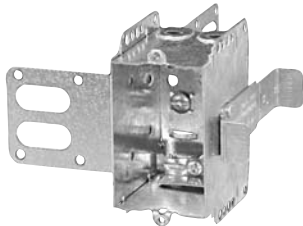

Steel Stud Boxes

Device Boxes

IBERVILLE®

CI3102-LSSAX

CI3102-SSX

CI2104-LSSAX

CI2104-LSSA-2X

CI2104-LSSX

CI2104-LSS1X-1

CI2104-LSS2X-1

CI2104-LSS3X-1

CI2104-LSS-2X

CI2104-LSS-3X

CISSX-6

Technical Specifications

Cat. No.	Volume (Cu. in.)	Features clamps	Knockouts			Pryouts ends
			1/2" ends	1/2" bottom	3/4" ends	
Device Boxes — 2" Deep — Gangable — 3" x 2"						
CI3102-LSSAX	12.0	loomex/BX	-	-	-	4
CI3102-SSX	12.0	-	2	-	-	-
Device Boxes — 2-1/2" Deep — Pre-Ganged — 3" x 2" / Gang						
CI1204-3/4-SSX-HV	16.0	-	-	-	2	-
CI2104-LSSAX	12.5	loomex/BX	-	-	-	4
CI2104-LSSA-2X	25.0	loomex/BX	-	-	-	8
CI2104-LSSA-3X	37.5	loomex/BX	-	-	-	12
CI2104-LSSX	12.5	loomex/BX	-	-	-	4
CI2104-LSS1X-1	12.5	loomex/BX	-	-	-	4
CI2104-LSS2X-1	25.0	loomex/BX	-	-	-	8
CI2104-LSS3X-1	37.5	loomex/BX	-	-	-	12
CI2104-LSS2X	25.0	loomex/BX	-	-	-	8
CI2104-LSS3X	37.5	loomex/BX	-	-	-	12

Cat. No.	Description
Support Brackets	
CISSX-6	Support bracket extension for 6" metal stud.

Steel Stud Boxes

Device Boxes

IBERVILLE®

CI3104-KSSX

BC3104-KSS1X-1

BC3104-LSSAX

BC3104-LSSX

CI3104-LSS1X-1

CI3104-LSSA1X-1

CI1504-LSSAX

CI3004-LSSAX-1

CI3004-LSSX-1

CISSX-6

Technical Specifications

Cat. No.	Volume (Cu. in.)	Features clamps	Knockouts			Pryouts ends
			1/2" ends	1/2" bottom	3/4" ends	
Device Boxes — 2-1/2" Deep — Gangable — 3" x 2"						
CI3104-KSSX	16.0	-	2	2	2	-
BC3104-KSS1X-1	16.0	-	2	2	2	-
BC3104-LSSAX	16.0	loomex/BX	-	-	-	4
BC3104-LSSX	16.0	loomex/BX	-	-	-	4
CI3104-LSS1X-1	16.0	loomex/BX	-	-	-	4
CI3104-LSSA1X-1	16.0	loomex/BX	-	-	-	4
CI3104-SSX	16.0	-	2	2	-	-
Device Boxes — 2-1/2" Deep — Non-Gangable — 3" x 2"						
CI1504-LSSAX	15.0	loomex/BX	-	-	-	4
Device Boxes — 3" Deep — Gangable — 3" x 2"						
CI3004-LSSAX-1	18.0	loomex/BX	-	-	-	4
CI3004-LSSX	18.0	loomex/BX	-	-	-	4
CI3004-LSSX-1	18.0	loomex/BX	-	-	-	4