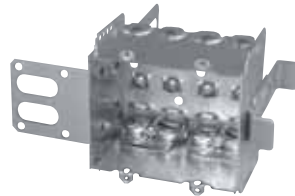

CI2104-LSS-2X