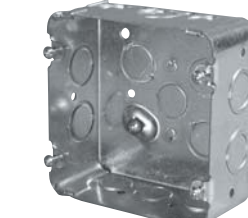

# 4-11/16" Square Boxes

Conduit Knockouts

**IBERVILLE®**

**CI72151-K**

Concentric knockouts.

**BC73151-K**

Concentric knockouts.

**CI72171-1**

**BC72171-K**

Concentric knockouts.

**CI72171-KSB**

Concentric knockouts.

**CI72171-KSSX**

Concentric knockouts.  
"Wraparound" brackets for  
2-1/2" and 3-5/8".

**BC73171-K**

Concentric knockouts.

## Technical Specifications

Cat. No.	Capacity (Cu. in.)	Features		Knockouts				
		bracket	Raised Ground Screw	1/2" sides	1/2" bottom	3/4" sides	3/4" bottom	1" sides
<b>1-1/2" Deep</b>								
<b>CI72151-K</b>	30.0	-	yes	10	4	6	2	-
<b>BC73151-K</b>	30.0	-	-	10	-	6	-	-
<b>2-1/8" Deep</b>								
<b>CI72171-1</b>	42.0	-	yes	-	4	2	2	6
<b>BC72171-K</b>	42.0	-	yes	10	4	6	2	-
<b>CI72171-KSB</b>	42.0	"SB"	yes	8	4	2	2	-
<b>CI72171-KSSX</b>	42.0	"SSX"	yes	4	4	4	2	-
<b>BC73171-K</b>	42.0	-	-	10	-	6	-	-