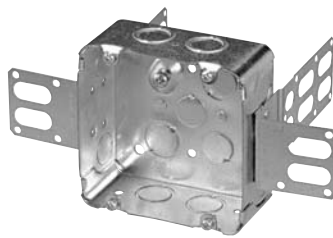

# 4-11/16" Square Boxes

Conduit Knockouts

**IBERVILLE®**

**CI72151-K**

Concentric knockouts.

**BC73151-K**

Concentric knockouts.

**CI72171-1**

**BC72171-K**

Concentric knockouts.

**CI72171-KSB**

Concentric knockouts.

**CI72171-KSSX**

Concentric knockouts.  
"Wraparound" brackets for  
2-1/2" and 3-5/8".

**BC73171-K**

Concentric knockouts.

## Technical Specifications

Cat. No.	Capacity (Cu. in.)	Features		Knockouts				
		bracket	Raised Ground Screw	1/2" sides	1/2" bottom	3/4" sides	3/4" bottom	1" sides
<b>1-1/2" Deep</b>								
<b>CI72151-K</b>	30.0	-	yes	10	4	6	2	-
<b>BC73151-K</b>	30.0	-	-	10	-	6	-	-
<b>2-1/8" Deep</b>								
<b>CI72171-1</b>	42.0	-	yes	-	4	2	2	6
<b>BC72171-K</b>	42.0	-	yes	10	4	6	2	-
<b>CI72171-KSB</b>	42.0	"SB"	yes	8	4	2	2	-
<b>CI72171-KSSX</b>	42.0	"SSX"	yes	4	4	4	2	-
<b>BC73171-K</b>	42.0	-	-	10	-	6	-	-

## Technical Specifications

Cat. No.	Description
<b>Flat Covers</b>	
<b>BC72-C-1</b>	Blank.
<b>BC72-C-6</b>	With concentric 1/2" and 3/4" conduit knockout.
<b>Single Device Covers</b>	
<b>CI72-C-10</b>	Raised 1/8". (1.7 cu. in.)
<b>CI72-C-13</b>	Raised 1/2". (4.3 cu. in.)
<b>CI72-C-14</b>	Raised 3/4". (6.2 cu. in.)
<b>Two Device Covers</b>	
<b>BC72-C-17</b>	Raised 1/2". (6.4 cu. in.)
<b>Adaptors</b>	
<b>CI72-A-52</b>	To install 4" square covers on 4-11/16" square boxes. Raised 1/4" (3.0 cu. in.).