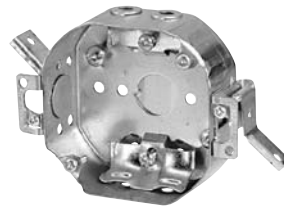

## Technical Specifications

Cat. No.	Description						
<b>1/2" Deep — Extensions</b>							
<b>BCOBEX</b>	Extension for octagonal boxes. 1/2" non-adjustable depth. Complete with mounting screws. (5 cu. in.)						
Cat. No.	Capacity (Cu. in.)	Features		Knockouts			
		bracket	Raised Ground Screw	1/2" sides	1/2" bottom	3/4" sides	3/4" bottom
<b>1/2" Deep</b>							
<b>BC56111</b>	5.0	-	yes	-	4	-	-
<b>1-1/2" Deep</b>							
<b>BC54151-K</b>	15.0	-	yes	4	4	2	2
<b>CI54151-KSSX</b>	15.0	"SSX"	yes	2	4	2	2
<b>BC55151-K</b>	15.0	-	no	4	-	2	-
<b>2-1/8" Deep</b>							
<b>BC54171-K</b>	21.0	-	yes	4	4	2	2
<b>CI54171-KSSX</b>	21.0	"SSX"	yes	2	4	2	2
<b>CI54171-KSSX-1</b>	21.0	"SSX-1"	yes	2	4	2	2
<b>CI55171-K</b>	21.0	-	no	4	-	2	-

# 4" Octagonal Boxes

Nonmetallic Sheathed Cable Clamps

**IBERVILLE®**

**BC54151-L**

Prepositioned depth tabs recessed 1/2".

**BC54151-LB**

Side bracket, with holding prongs and prepositioned depth tabs.

**BC54151-LD**

Swing-arm" rework brackets. Max. wall thickness: 3/4". Max. load capacity: 12 lb. (5.5 kg).

**BC54171-L**

**BC54171-LB**

Side bracket, with holding prongs.

**CI54171-LF**

Ceiling fan box. (Supplied with 2 #10-32 machine screws and star washers.) Max. load capacity: 35 lb. (15.6 kg).

## Technical Specifications

Cat. No.	Capacity (Cu. in.)	Features		Knockouts		Pryouts	
		bracket	Raised Ground Screw	1/2" sides	1/2" bottom	sides	bottom
<b>1-1/2" Deep</b>							
<b>BC54151-L</b>	15.0	-	no	2	1	4	4
<b>BC54151-LB</b>	15.0	"B"	no	1	1	4	4
<b>BC54151-LD</b>	15.0	rework	-	-	1	4	4
<b>2-1/8" Deep</b>							
<b>BC54171-L</b>	21.0	-	-	2	1	4	4
<b>BC54171-LB</b>	21.0	"B"	-	1	1	4	4
<b>CI54171-LF</b>	21.0	-	no	2	1	4	4