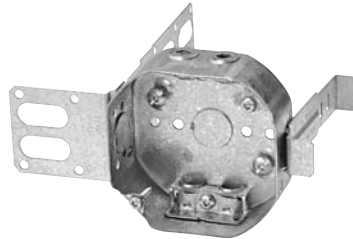

## Technical Specifications

Cat. No.	Capacity (Cu. in.)	Features		Knockouts		Pryouts	
		bracket	Raised Ground Screw	1/2" sides	1/2" bottom	sides	bottom
<b>1-1/2" Deep</b>							
<b>BC54151-L</b>	15.0	-	no	2	1	4	4
<b>BC54151-LB</b>	15.0	"B"	no	1	1	4	4
<b>BC54151-LD</b>	15.0	rework	-	-	1	4	4
<b>2-1/8" Deep</b>							
<b>BC54171-L</b>	21.0	-	-	2	1	4	4
<b>BC54171-LB</b>	21.0	"B"	-	1	1	4	4
<b>CI54171-LF</b>	21.0	-	no	2	1	4	4

**FOR USE WITH NONMETALLIC SHEATHED CABLE ONLY.**

**NOTE:** CEC 2006 rule 30-302: 4) Where the weight of a luminaire does not exceed 23 kg (50 lbs), the luminaire shall be permitted to be supported by a ceiling outlet box attached directly to the building structure or by a ceiling outlet box attached to a bar hanger

# 4" Octagonal Boxes

Armoured and Nonmetallic Sheathed Cable Clamps

**IBERVILLE®**

**BC54151-LA**

**BC54151-LSSAX**

"Wraparound" bracket for 2-1/2" and 3-5/8" steel studs. With integral support bracket.

**BC54171-LA**