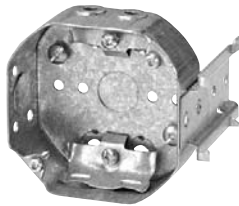

## Technical Specifications

Cat. No.	Description						
<b>1/2" Deep — Extensions</b>							
<b>BCOBEX</b>	Extension for octagonal boxes. 1/2" non-adjustable depth. Complete with mounting screws. (5 cu. in.)						
Cat. No.	Capacity (Cu. in.)	Features		Knockouts			
		bracket	Raised Ground Screw	1/2" sides	1/2" bottom	3/4" sides	3/4" bottom
<b>1/2" Deep</b>							
<b>BC56111</b>	5.0	-	yes	-	4	-	-
<b>1-1/2" Deep</b>							
<b>BC54151-K</b>	15.0	-	yes	4	4	2	2
<b>CI54151-KSSX</b>	15.0	"SSX"	yes	2	4	2	2
<b>BC55151-K</b>	15.0	-	no	4	-	2	-
<b>2-1/8" Deep</b>							
<b>BC54171-K</b>	21.0	-	yes	4	4	2	2
<b>CI54171-KSSX</b>	21.0	"SSX"	yes	2	4	2	2
<b>CI54171-KSSX-1</b>	21.0	"SSX-1"	yes	2	4	2	2
<b>CI55171-K</b>	21.0	-	no	4	-	2	-

# 4" Octagonal Boxes

Nonmetallic Sheathed Cable Clamps

**IBERVILLE®**

**BC54151-L**

Prepositioned depth tabs recessed 1/2".

**BC54151-LB**

Side bracket, with holding prongs and prepositioned depth tabs.

**BC54151-LD**

## Technical Specifications

Cat. No.	Capacity (Cu. in.)	Features		Knockouts		Pryouts	
		bracket	Raised Ground Screw	1/2" sides	1/2" bottom	sides	bottom
<b>1-1/2" Deep</b>							
<b>BC54151-L</b>	15.0	-	no	2	1	4	4
<b>BC54151-LB</b>	15.0	"B"	no	1	1	4	4
<b>BC54151-LD</b>	15.0	rework	-	-	1	4	4
<b>2-1/8" Deep</b>							
<b>BC54171-L</b>	21.0	-	-	2	1	4	4
<b>BC54171-LB</b>	21.0	"B"	-	1	1	4	4
<b>CI54171-LF</b>	21.0	-	no	2	1	4	4