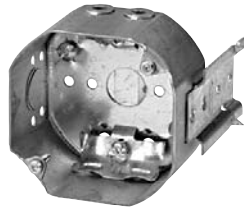

BC54171-LB

Side bracket, with holding prongs.