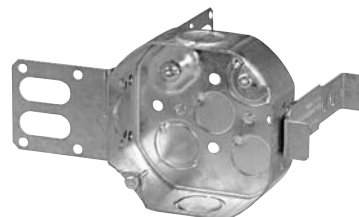

# 4" Octagonal Boxes

Conduit Knockouts

**IBERVILLE®**

**BCOBEX**

Octagonal box extension.

**BC56111**

Ceiling pan.

**BC54151-K**

Concentric knockouts.

**CI54151-KSSX**

Concentric knockouts. "Wraparound" bracket for 2-1/2" and 3-5/8" steel studs. With integral support bracket.

**BC55151-K**

Extension ring with ground screw. Concentric knockouts.

**BC54171-K**

Concentric knockouts.

**CI54171-KSSX**

Concentric knockouts. "Wraparound" bracket for 2-1/2" and 3-5/8" steel studs. With integral support bracket.

**CI54171-KSSX-1**

Mounting strap (offset for 2 x 1/2" drywall thicknesses).

## Technical Specifications

Cat. No.	Description						
<b>1/2" Deep — Extensions</b>							
<b>BCOBEX</b>	Extension for octagonal boxes. 1/2" non-adjustable depth. Complete with mounting screws. (5 cu. in.)						
Cat. No.	Capacity (Cu. in.)	Features		Knockouts			
		bracket	Raised Ground Screw	1/2" sides	1/2" bottom	3/4" sides	3/4" bottom
<b>1/2" Deep</b>							
<b>BC56111</b>	5.0	-	yes	-	4	-	-
<b>1-1/2" Deep</b>							
<b>BC54151-K</b>	15.0	-	yes	4	4	2	2
<b>CI54151-KSSX</b>	15.0	"SSX"	yes	2	4	2	2
<b>BC55151-K</b>	15.0	-	no	4	-	2	-
<b>2-1/8" Deep</b>							
<b>BC54171-K</b>	21.0	-	yes	4	4	2	2
<b>CI54171-KSSX</b>	21.0	"SSX"	yes	2	4	2	2
<b>CI54171-KSSX-1</b>	21.0	"SSX-1"	yes	2	4	2	2
<b>CI55171-K</b>	21.0	-	no	4	-	2	-