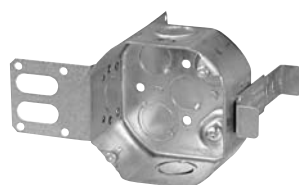

Concentric knockouts.

**CI54151-KSSX**

Concentric knockouts. "Wraparound" bracket for 2-1/2" and 3-5/8" steel studs. With integral support bracket.

**BC55151-K**

Extension ring with ground screw. Concentric knockouts.

**BC54171-K**

Concentric knockouts.

**CI54171-KSSX**

Concentric knockouts. "Wraparound" bracket for 2-1/2" and 3-5/8" steel studs. With integral support bracket.

**CI54171-KSSX-1**

Mounting strap (offset for 2 x 1/2" drywall thicknesses).

**CI55171-K**

Extension ring with ground screw. Concentric knockouts.

## Technical Specifications

Cat. No.	Description						
<b>1/2" Deep — Extensions</b>							
<b>BCOBEX</b>	Extension for octagonal boxes. 1/2" non-adjustable depth. Complete with mounting screws. (5 cu. in.)						
Cat. No.	Capacity (Cu. in.)	Features		Knockouts			
		bracket	Raised Ground Screw	1/2" sides	1/2" bottom	3/4" sides	3/4" bottom
<b>1/2" Deep</b>							
<b>BC56111</b>	5.0	-	yes	-	4	-	-
<b>1-1/2" Deep</b>							
<b>BC54151-K</b>	15.0	-	yes	4	4	2	2
<b>CI54151-KSSX</b>	15.0	"SSX"	yes	2	4	2	2
<b>BC55151-K</b>	15.0	-	no	4	-	2	-
<b>2-1/8" Deep</b>							
<b>BC54171-K</b>	21.0	-	yes	4	4	2	2
<b>CI54171-KSSX</b>	21.0	"SSX"	yes	2	4	2	2
<b>CI54171-KSSX-1</b>	21.0	"SSX-1"	yes	2	4	2	2
<b>CI55171-K</b>	21.0	-	no	4	-	2	-