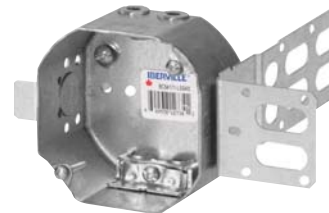

**FOR USE WITH NONMETALLIC SHEATHED CABLE ONLY.**

**NOTE:** CEC 2006 rule 30-302: 4) Where the weight of a luminaire does not exceed 23 kg (50 lbs), the luminaire shall be permitted to be supported by a ceiling outlet box attached directly to the building structure or by a ceiling outlet box attached to a bar hanger

# 4" Octagonal Boxes

Armoured and Nonmetallic Sheathed Cable Clamps

**IBERVILLE®**

**BC54151-LA**

**BC54151-LSSAX**

"Wraparound" bracket for 2-1/2" and 3-5/8" steel studs. With integral support bracket.

**BC54171-LA**