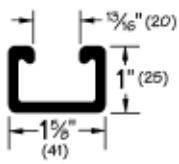

CHANNELS, COMBINATIONS & HOLE PATTERN

NON-METALLIC CABLE TRAY & STRUT SYSTEMS

SOLID - SINGLE STRUT

NM-SS(*)-100

NM-SS(*)-158

*Add P - for polyester or V - for vinyl ester

Material/Resin	Catalog No.	Color	Weight	
			lbs. / ft.	kg / m
Polyester	NM-SSP-100-(L)	Gray	0.47	0.70
	NM-SSP-158-(L)	Gray	0.63	0.94
Vinyl Ester	NM-SSV-100-(L)	Beige	0.47	0.70
	NM-SSV-158-(L)	Beige	0.63	0.94

(L) Add desired length 120 (10 ft) or 240 (20 ft).

Cut-to-length channel also available.

Contact your sales office for more information.

SOLID - BACK TO BACK

NM-SS(*)-100-D

NM-SS(*)-158-D

*Add P - for polyester or V - for vinyl ester

(L) Add desired length 120 (10 ft) or 240 (20 ft).

Cut-to-length channel also available.

Contact your sales office for more information.

PUNCHED

Holes - 9/16" holes X 1-7/8" on center

Material/Resin	Catalog No.	Color	Weight	
			lbs. / ft.	kg / m
Polyester	NM-SSP-100-H-(L)	Gray	0.45	0.67
	NM-SSP-158-H-(L)	Gray	0.61	0.91
Vinyl Ester	NM-SSV-100-H-(L)	Beige	0.45	0.67
	NM-SSV-158-H-(L)	Beige	0.61	0.91

(L) Add desired length 120 (10 ft) or 240 (20 ft).

Cut-to-length channel also available.

Contact your sales office for more information.