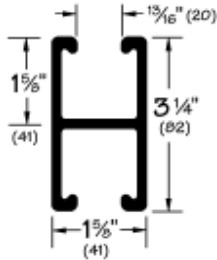

CHANNELS, COMBINATIONS & HOLE PATTERN

NON-METALLIC CABLE TRAY & STRUT SYSTEMS

SOLID - SINGLE STRUT

NM-SS(*)-100

NM-SS(*)-158

*Add P - for polyester or V - for vinyl ester

Material/Resin	Catalog No.	Color	Weight	
			lbs. / ft.	kg / m
Polyester	NM-SSP-100-(L)	Gray	0.47	0.70
	NM-SSP-158-(L)	Gray	0.63	0.94
Vinyl Ester	NM-SSV-100-(L)	Beige	0.47	0.70
	NM-SSV-158-(L)	Beige	0.63	0.94

(L) Add desired length 120 (10 ft) or 240 (20 ft).

Cut-to-length channel also available.

Contact your sales office for more information.

SOLID - BACK TO BACK

NM-SS(*)-100-D

NM-SS(*)-158-D

*Add P - for polyester or V - for vinyl ester

Material/Resin	Catalog No.	Color	Weight	
			lbs. / ft.	kg / m
Polyester	NM-SSP-100-D-(L)	Gray	0.86	1.28
	NM-SSP-158-D-(L)	Gray	1.17	1.75
Vinyl Ester	NM-SSV-100-D-(L)	Beige	0.86	1.28
	NM-SSV-158-D-(L)	Beige	1.17	1.75

(L) Add desired length 120 (10 ft) or 240 (20 ft).

Cut-to-length channel also available.

Contact your sales office for more information.

PUNCHED

Holes - 9/16" holes X 1-7/8" on center

Material/Resin	Catalog No.	Color	Weight	
			lbs. / ft.	kg / m
Polyester	NM-SSP-100-H-(L)	Gray	0.45	0.67
	NM-SSP-158-H-(L)	Gray	0.61	0.91
Vinyl Ester	NM-SSV-100-H-(L)	Beige	0.45	0.67
	NM-SSV-158-H-(L)	Beige	0.61	0.91