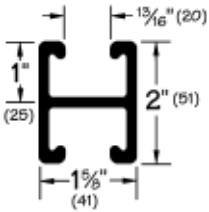

CHANNELS, COMBINATIONS & HOLE PATTERN

NON-METALLIC CABLE TRAY & STRUT SYSTEMS

SOLID - SINGLE STRUT

NM-SS(*)-100

NM-SS(*)-158

*Add P - for polyester or V - for vinyl ester

Material/Resin	Catalog No.	Color	Weight	
			lbs. / ft.	kg / m
Polyester	NM-SSP-100-(L)	Gray	0.47	0.70
	NM-SSP-158-(L)	Gray	0.63	0.94
Vinyl Ester	NM-SSV-100-(L)	Beige	0.47	0.70
	NM-SSV-158-(L)	Beige	0.63	0.94

(L) Add desired length 120 (10 ft) or 240 (20 ft).

Cut-to-length channel also available.

Contact your sales office for more information.

SOLID - BACK TO BACK

NM-SS(*)-100-D

NM-SS(*)-158-D

*Add P - for polyester or V - for vinyl ester

(L) Add desired length 120 (10 ft) or 240 (20 ft).

Cut-to-length channel also available.

Contact your sales office for more information.

PUNCHED

Holes - 9/16" holes X 1-7/8" on center

Material/Resin	Catalog No.	Color	Weight	
			lbs. / ft.	kg / m
Polyester	NM-SSP-100-H-(L)	Gray	0.45	0.67
	NM-SSP-158-H-(L)	Gray	0.61	0.91
Vinyl Ester	NM-SSV-100-H-(L)	Beige	0.45	0.67
	NM-SSV-158-H-(L)	Beige	0.61	0.91

(L) Add desired length 120 (10 ft) or 240 (20 ft).

Cut-to-length channel also available.

Contact your sales office for more information.