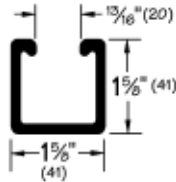

CHANNELS, COMBINATIONS & HOLE PATTERN

NON-METALLIC CABLE TRAY & STRUT SYSTEMS

SOLID - SINGLE STRUT

NM-SS(*)-100

NM-SS(*)-158

*Add P - for polyester or V - for vinyl ester

Material/Resin	Catalog No.	Color	Weight	
			lbs. / ft.	kg / m
Polyester	NM-SSP-100-(L)	Gray	0.47	0.70
	NM-SSP-158-(L)	Gray	0.63	0.94
Vinyl Ester	NM-SSV-100-(L)	Beige	0.47	0.70
	NM-SSV-158-(L)	Beige	0.63	0.94

(L) Add desired length 120 (10 ft) or 240 (20 ft).

Cut-to-length channel also available.

Contact your sales office for more information.

SOLID - BACK TO BACK

NM-SS(*)-100-D

NM-SS(*)-158-D

*Add P - for polyester or V - for vinyl ester

(L) Add desired length 120 (10 ft) or 240 (20 ft).

Cut-to-length channel also available.

Contact your sales office for more information.

PUNCHED

Holes - 9/16" holes X 1-7/8" on center

Material/Resin	Catalog No.	Color	Weight	
			lbs. / ft.	kg / m
Polyester	NM-SSP-100-H-(L)	Gray	0.45	0.67
	NM-SSP-158-H-(L)	Gray	0.61	0.91
Vinyl Ester	NM-SSV-100-H-(L)	Beige	0.45	0.67
	NM-SSV-158-H-(L)	Beige	0.61	0.91

(L) Add desired length 120 (10 ft) or 240 (20 ft).

Cut-to-length channel also available.

Contact your sales office for more information.