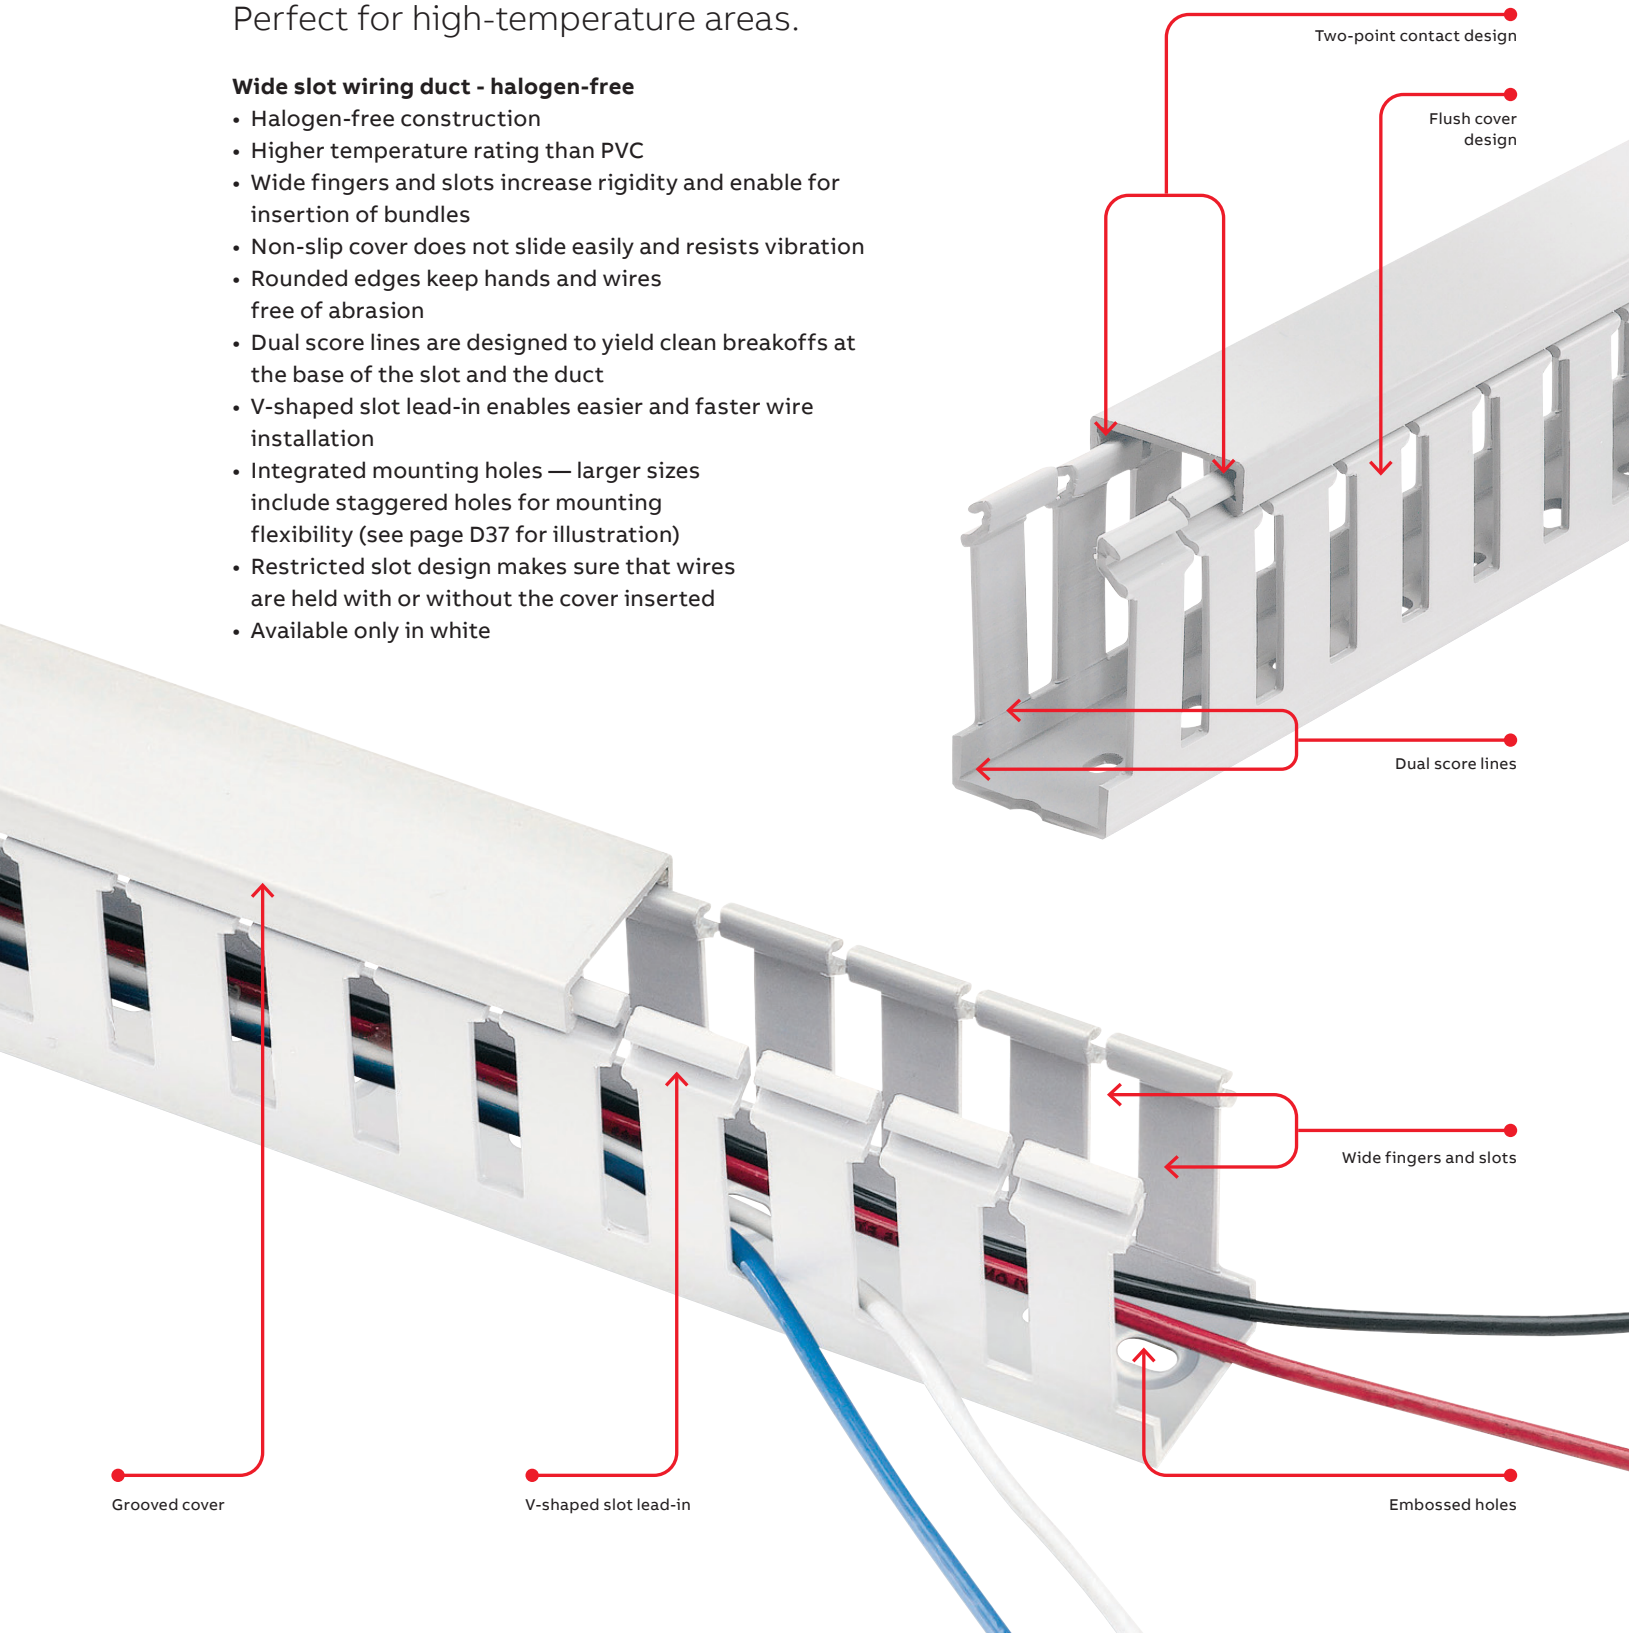

## Wide slot wiring duct - halogen-free

Perfect for high-temperature areas.

### Wide slot wiring duct - halogen-free

- Halogen-free construction
- Higher temperature rating than PVC
- Wide fingers and slots increase rigidity and enable for insertion of bundles
- Non-slip cover does not slide easily and resists vibration
- Rounded edges keep hands and wires free of abrasion
- Dual score lines are designed to yield clean breakoffs at the base of the slot and the duct
- V-shaped slot lead-in enables easier and faster wire installation
- Integrated mounting holes — larger sizes include staggered holes for mounting flexibility (see page D37 for illustration)
- Restricted slot design makes sure that wires are held with or without the cover inserted
- Available only in white

 = space for colour identifier:

W = White 

Standard lengths are 6 feet.  
 To order duct without mounting holes, add suffix NM to catalogue number.  
 Example: TY1XWHW6NM is a 1 in. x 1 in. wide slot halogen-free white duct with no mounting holes.  
 Vinyl duct is UL Recognized, CSA Certified and meets the JIC requirements  
 PVC vinyl duct is UL Recognized, CSA Certified and CE Compliant