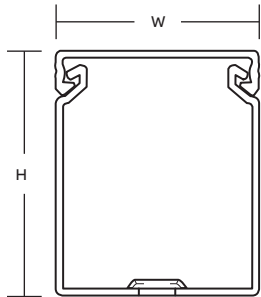

For a complete listing of wide slot dimensional details, see page D37.

Diagrams

Front view with cover

Side view

Bottom view

Cat. no.	Description	Size (W x H)		Cover cat. no.	Duct std. ctn. qty.	Cover std. ctn. qty.	Length (ft.)
		in.	mm				
TY1X1WHW6	1 x 1 halogen-free white duct	1.25 x 1.14	31.8 x 29.0	TY1CHW6	120	120	6
TY1X15WHW6	1 x 1.5 halogen-free white duct	1.25 x 1.60	31.8 x 40.6		120		
TY1X2WHW6	1 x 2 halogen-free white duct	1.25 x 2.10	31.8 x 53.3		120		
TY1X3WHW6	1 x 3 halogen-free white duct	1.25 x 3.05	31.8 x 77.5		120		
TY1X4WHW6	1 x 4 halogen-free white duct	1.25 x 4.37	31.8 x 111.0		60		
TY15X15WHW6	1.5 x 1.5 halogen-free white duct	1.75 x 1.60	44.5 x 40.6	TY15CHW6	120		
TY15X2WHW6	1.5 x 2 halogen-free white duct	1.75 x 2.10	44.5 x 53.3		120		
TY15X3WHW6	1.5 x 3 halogen-free white duct	1.75 x 3.05	44.5 x 77.5		120		
TY15X4WHW6	1.5 x 4 halogen-free white duct	1.75 x 4.37	44.5 x 111.0		60		
TY2X1WHW6	2 x 1 halogen-free white duct	2.25 x 1.24	57.2 x 31.5	TY2CHW6	120		
TY2X2WHW6	2 x 2 halogen-free white duct	2.25 x 2.19	57.2 x 55.6		120		
TY2X3WHW6	2 x 3 halogen-free white duct	2.25 x 3.14	57.2 x 79.8		60		
TY2X4WHW6	2 x 4 halogen-free white duct	2.25 x 4.46	57.2 x 113.3		60		
TY25X3WHW6	2.5 x 3 halogen-free white duct	2.75 x 3.14	69.9 x 79.8	TY25CHW6	60		
TY3X1WHW6	3 x 1 halogen-free white duct	3.25 x 1.24	82.6 x 31.5	TY3CHW6	120		
TY3X2WHW6	3 x 2 halogen-free white duct	3.25 x 2.19	82.6 x 55.6		60		
TY3X3WHW6	3 x 3 halogen-free white duct	3.25 x 3.14	82.6 x 79.8		60		
TY3X4WHW6	3 x 4 halogen-free white duct	3.25 x 4.46	82.6 x 113.3		60		
TY3X5WHW6	3 x 5 halogen-free white duct	3.25 x 5.15	82.6 x 130.8		60		
TY4X2WHW6	4 x 2 halogen-free white duct	4.25 x 2.19	108.0 x 55.6	TY4CHW6	60		
TY4X3WHW6	4 x 3 halogen-free white duct	4.25 x 3.14	108.0 x 79.8		60		
TY4X4WHW6	4 x 4 halogen-free white duct	4.25 x 4.46	108.0 x 113.3		30		
TY4X5WHW6	4 x 5 halogen-free white duct	4.25 x 5.15	108.0 x 130.8		30		