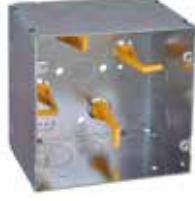

Steel City 5 Square™ boxes

Telecommunication boxes

82181T-1-114

82181T-1234-1

82181T-1

82181T-1-114-CV

82181T-1234-1-CV

82181T-1-CV

| Cat. No. | Volume (Cu. in.) | Bracket | Knockouts | Std. Ctn. |
|--|------------------|---------|--|-----------|
| 2¹/₈ in. deep, cable management posts | | | | |
| 82181T-1-114 | 64 | – | 4 sides: (1) 1 in. and (1) 1 ¹ / ₄ in.; back: (1) 1 ¹ / ₂ in. | 20 |
| 82181T-1234-1 | 64 | – | 4 sides: (1) 1 ¹ / ₂ in., (1) 3 ³ / ₄ in. and (1) 1 in.; back: (1) 1 ¹ / ₂ in. | 20 |
| 82181T-1 | 64 | – | 4 sides: (2) 1 in.; back: (1) 1 ¹ / ₂ in. | 20 |
| 82181T-1-114-CV | 64 | CV | 3 sides: (1) 1 in. and (1) 1 ¹ / ₄ in.; back: (1) 1 ¹ / ₂ in. | 20 |
| 82181T-1234-1-CV | 64 | CV | 3 sides: (1) 1 ¹ / ₂ in., (1) 3 ³ / ₄ in. and (1) 1 in.; back: (1) 1 ¹ / ₂ in. | 20 |
| 82181T-1-CV | 64 | CV | 3 sides: (2) 1 in.; back: (1) 1 ¹ / ₂ in. | 20 |

Note: Use on Class 2 and Class 3 remote control, signaling and power-limited circuits only.

Steel City 5 Square boxes

Device covers

82C-1G-0

82C-1G-1/4

82C-1G-1/2

82C-1G-5/8

82C-1G-3/4