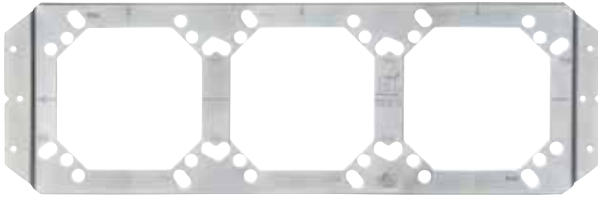

Steel City 5 Square boxes

Blank covers and box accessories

82C-1

82C-1-RD

| Cat. No. | Red | Std. Ctn. |
|------------------------------|-----|-----------|
| 5 Square Blank covers | | |
| 82C-1 | - | 20 |
| 82C-1-RD | Yes | 20 |