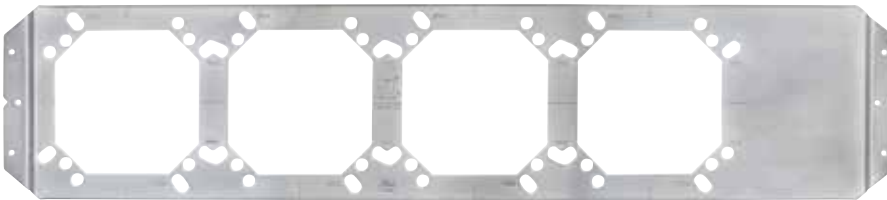

H24S-82-4

Cat. No.	Description	Std. Ctn.
5 Square Box accessories		
H16S-82-3	Support bracket for 5 Square 4 in. and 4^{11/16} in. boxes; 16 in. stud centers	20
H24S-82-4	Support bracket for 5 Square 4 in. and 4^{11/16} in. boxes; 24 in. stud centers	20
FSS-82	Far-side support	20